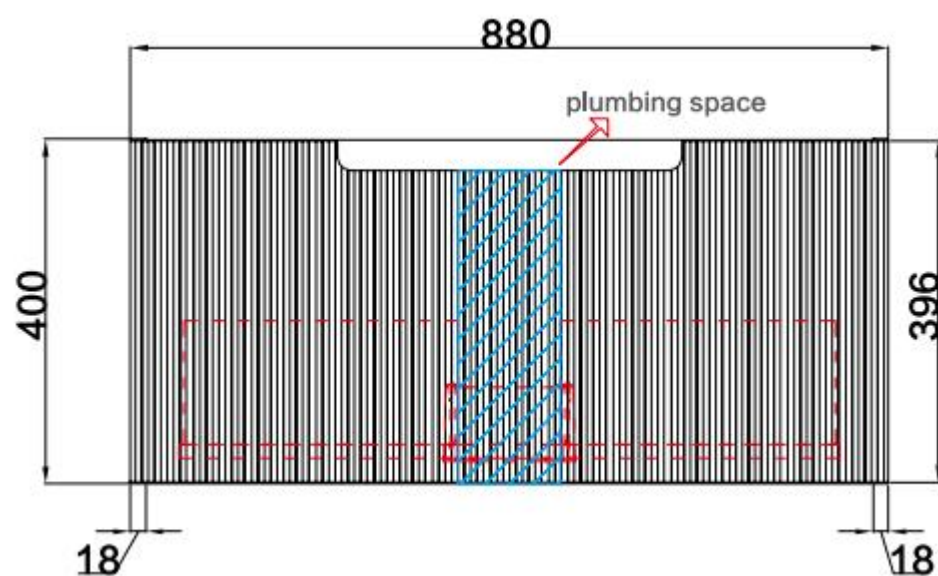

## PERLA WALL HUNG

Code: CAWH43-900

### Features:

- All-drawers model Thermo laminated V groove (fronts) matte white finish
- Hettich InnoTech Atira premium runner
- Drawer Organiser included
- L-rail designed finger pull
- Premium graphite interior