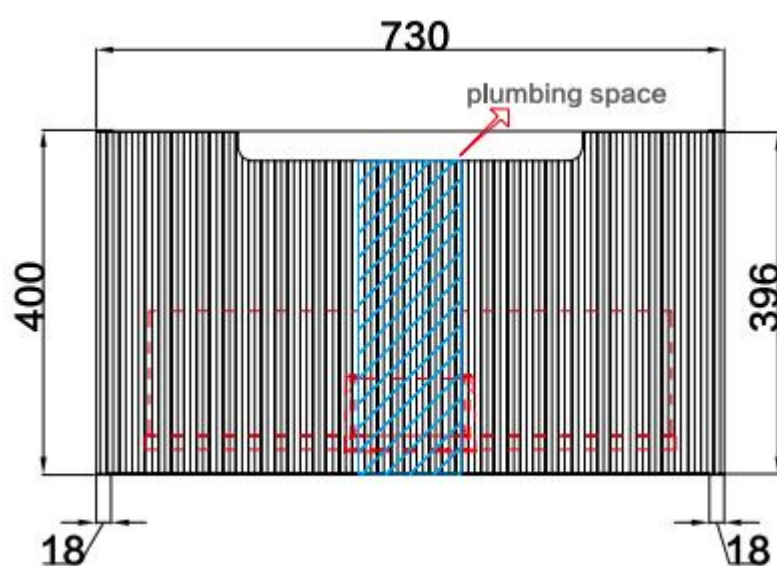

Aulic

Diamond Collection

PERLA WALL HUNG

Code: CAWH43-750

Features:

- All-drawers model Thermo laminated V groove(fronts) matte white finish
- Hettich InnoTech Aтира premium runner
- Drawer Organiser included
- L-rail designed finger pull
- Premium graphite interior