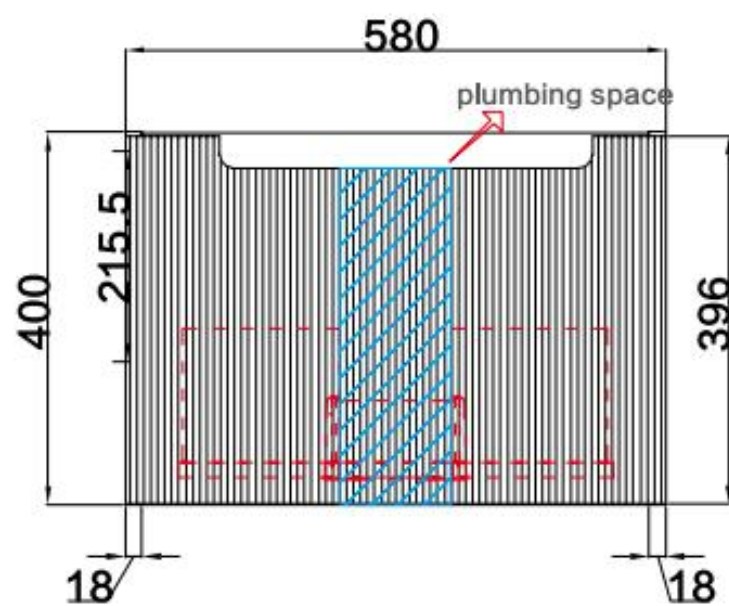

### Features:

- All-drawers model Thermo laminated V groove(fronts) matte white finish
- Hettich InnoTech Atira premium runner
- Drawer Organiser included
- L-rail designed finger pull
- Premium graphite interior