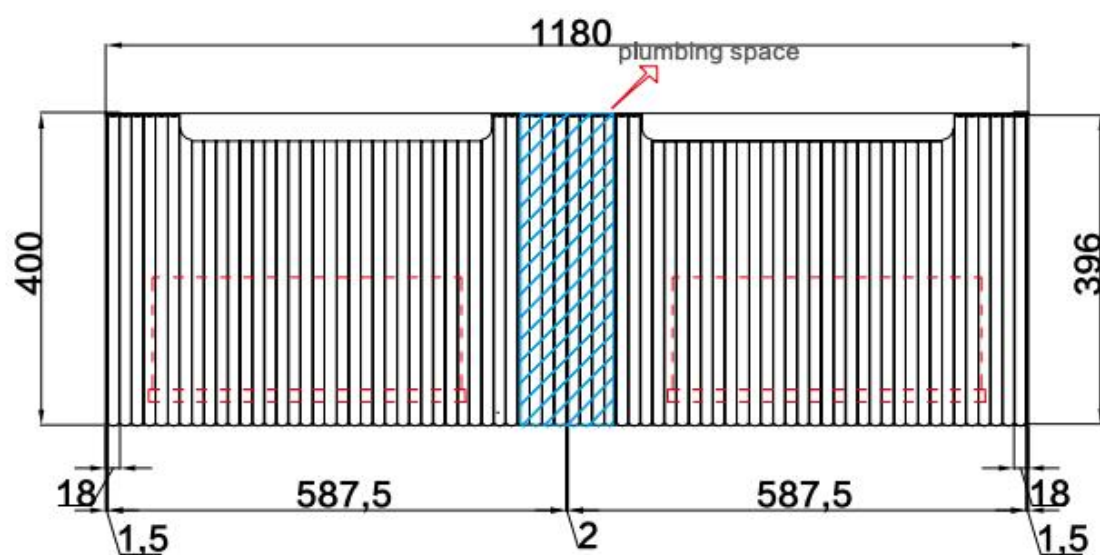

Aulic

Diamond Collection

PERLA WALL HUNG

Code: CAWH43-1200

Features:

- All-drawers model Thermo laminated V groove (fronts) matte white finish
- Hettich InnoTech Atira premium runner
- Drawer Organiser included
- L-rail designed finger pull
- Premium graphite interior