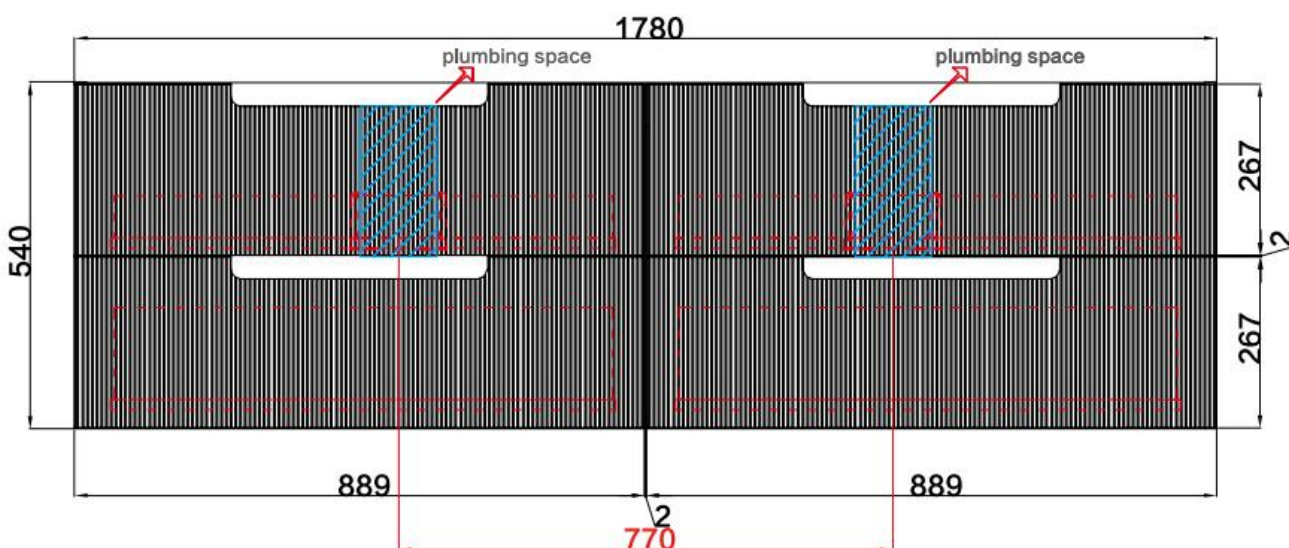

Aulic

Diamond Collection

VERONA WALL HUNG

Code: CAWH41-1800

Features:

- All-drawer model Thermo laminated V groove(front) matte white finish
- Hettich InnoTech Aтира premium runners
- Drawer Organiser included
- L-rail designed finger pull
- Premium graphite interior