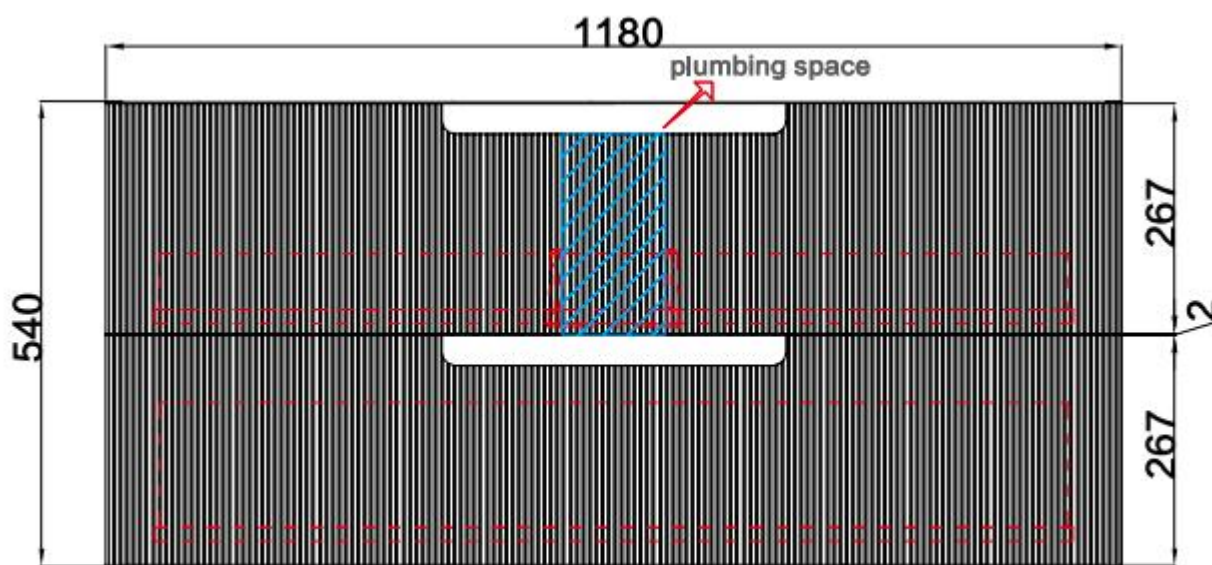

## VERONA WALL HUNG

Code: CAWH41-1200

### Features:

- All-drawer model Thermo laminated V groove(front) matte white finish
- Hettich InnoTech Aтира premium runners
- Drawer Organiser included
- L-rail designed finger pull
- Premium graphite interior