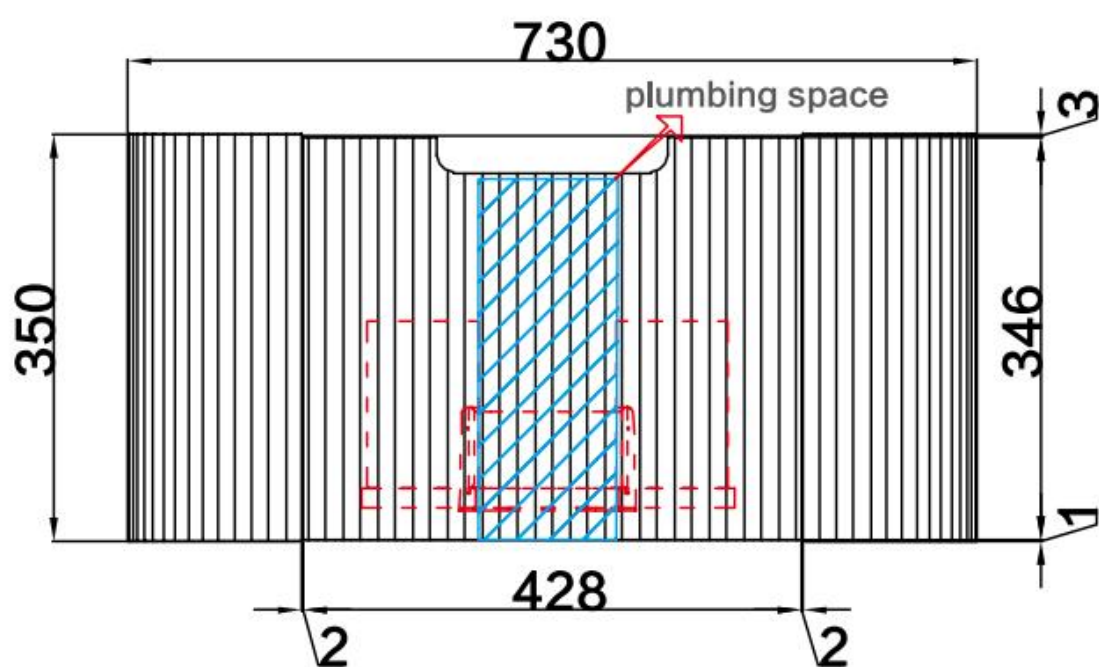

## PETRA WALL HUNG

Code: CAWH40-750

### Features:

- All-drawers model with curved feature ends
- V groove polyurethane matte white finish
- Hettich InnoTech Atira premium runners
- Drawer Organiser included
- L-rail designed finger pull
- Premium graphite interior