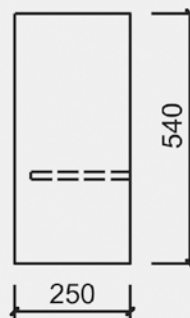

BRANT

CA17-465

End view

BRANT WALL HUNG

CAWH17-465

End view

All sizes are artist impression only.

Alex Group Aus Pty Ltd reserves the right to change specifications or delete models from our ranges without prior notification.