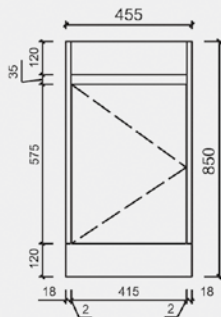

BRANT

CA17-465

End view

BRANT WALL HUNG

CAWH17-465

End view

All sizes are artist impression only.

Alex Group Aus Pty Ltd reserves the right to change specifications or delete models from our ranges without prior notification.