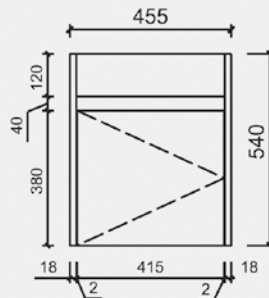

BRANT

CA17-465

End view

BRANT WALL HUNG

CAWH17-465

End view

All sizes are artist impression only.

Alex Group Aus Pty Ltd reserves the right to change specifications or delete models from our ranges without prior notification.