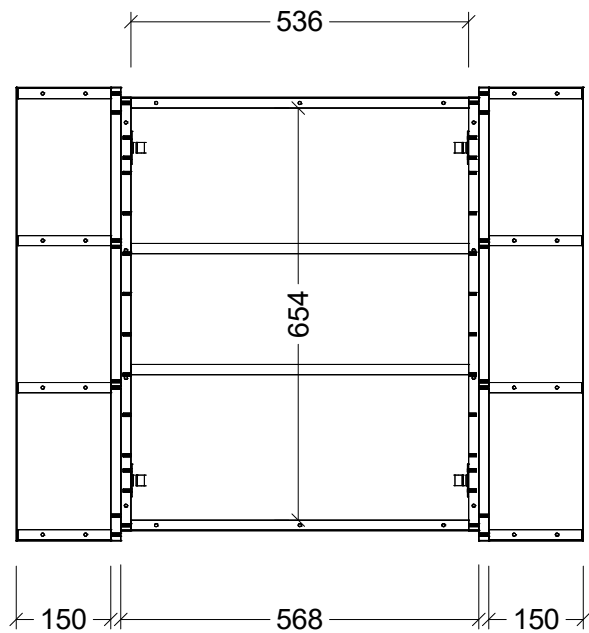

CABINET DETAILS

Range	Boston Shaver
Description	900W - 2 Door
Cabinet SKU	BOS-SC-900-D-G

Timberline Bathroom Products Pty Ltd
 22 Myrtle Drive, Armidale NSW 2350
www.timberline.com.au | 02 6773 8500

PLEASE NOTE: Due to the manufacturing process of ceramic tops, size variation (+/- 3%) is to be expected. E&OE. Copyright ©

CABINET DETAILS

Range	Boston Shaver
Description	1050W - 2 Door
Cabinet SKU	BOS-SC-1050-D-G

Timberline Bathroom Products Pty Ltd
 22 Myrtle Drive, Armidale NSW 2350
www.timberline.com.au | 02 6773 8500

PLEASE NOTE: Due to the manufacturing process of ceramic tops, size variation (+/- 3%) is to be expected. E&OE. Copyright ©