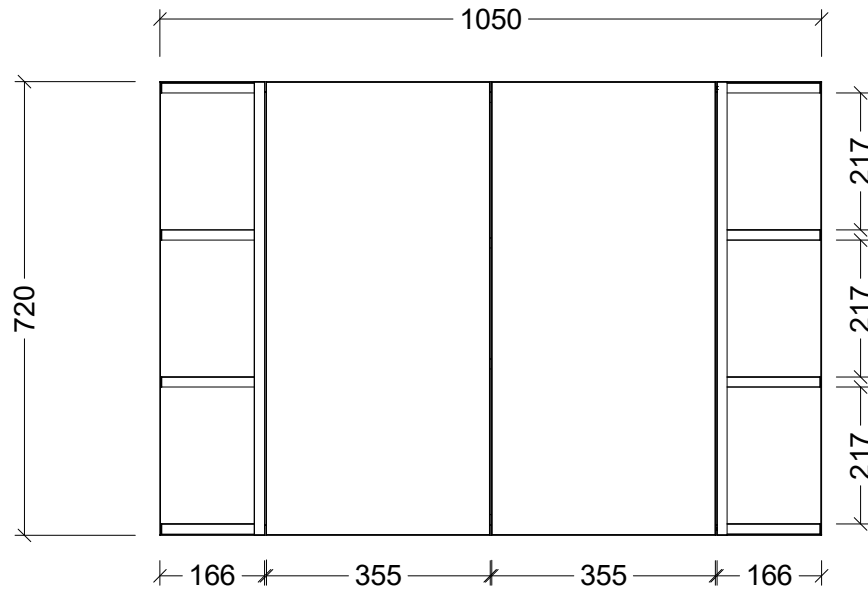

CABINET DETAILS

Range	Boston Shaver
Description	900W - 2 Door
Cabinet SKU	BOS-SC-900-D-G

Timberline Bathroom Products Pty Ltd
 22 Myrtle Drive, Armidale NSW 2350
www.timberline.com.au | 02 6773 8500

PLEASE NOTE: Due to the manufacturing process of ceramic tops, size variation (+/- 3%) is to be expected. E&OE. Copyright ©

CABINET DETAILS

Range	Boston Shaver
Description	1050W - 2 Door
Cabinet SKU	BOS-SC-1050-D-G

Timberline Bathroom Products Pty Ltd
 22 Myrtle Drive, Armidale NSW 2350
www.timberline.com.au | 02 6773 8500

PLEASE NOTE: Due to the manufacturing process of ceramic tops, size variation (+/- 3%) is to be expected. E&OE. Copyright ©

CABINET DETAILS

Range	Boston Shaver
Description	1200W - 2 Door
Cabinet SKU	BOS-SC-1200-D-G

Timberline Bathroom Products Pty Ltd
 22 Myrtle Drive, Armidale NSW 2350
www.timberline.com.au | 02 6773 8500

PLEASE NOTE: Due to the manufacturing process of ceramic tops, size variation (+/- 3%) is to be expected. E&OE. Copyright ©