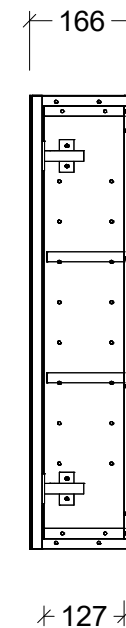

CABINET DETAILS

Range	Boston Shaver
Description	900W - 2 Door
Cabinet SKU	BOS-SC-900-D-G

Timberline Bathroom Products Pty Ltd
 22 Myrtle Drive, Armidale NSW 2350
www.timberline.com.au | 02 6773 8500

PLEASE NOTE: Due to the manufacturing process of ceramic tops, size variation (+/- 3%) is to be expected. E&OE. Copyright ©

CABINET DETAILS

Range	Boston Shaver
Description	1050W - 2 Door
Cabinet SKU	BOS-SC-1050-D-G

Timberline Bathroom Products Pty Ltd
 22 Myrtle Drive, Armidale NSW 2350
www.timberline.com.au | 02 6773 8500

PLEASE NOTE: Due to the manufacturing process of ceramic tops, size variation (+/- 3%) is to be expected. E&OE. Copyright ©

CABINET DETAILS

Range	Boston Shaver
Description	1200W - 2 Door
Cabinet SKU	BOS-SC-1200-D-G

Timberline Bathroom Products Pty Ltd
 22 Myrtle Drive, Armidale NSW 2350
www.timberline.com.au | 02 6773 8500

PLEASE NOTE: Due to the manufacturing process of ceramic tops, size variation (+/- 3%) is to be expected. E&OE. Copyright ©

CABINET DETAILS

Range	Boston Shaver
Description	1500W - 3 Door
Cabinet SKU	BOS-SC-1500-3-G

Timberline Bathroom Products Pty Ltd
 22 Myrtle Drive, Armidale NSW 2350
www.timberline.com.au | 02 6773 8500

PLEASE NOTE: Due to the manufacturing process of ceramic tops, size variation (+/- 3%) is to be expected. E&OE. Copyright ©