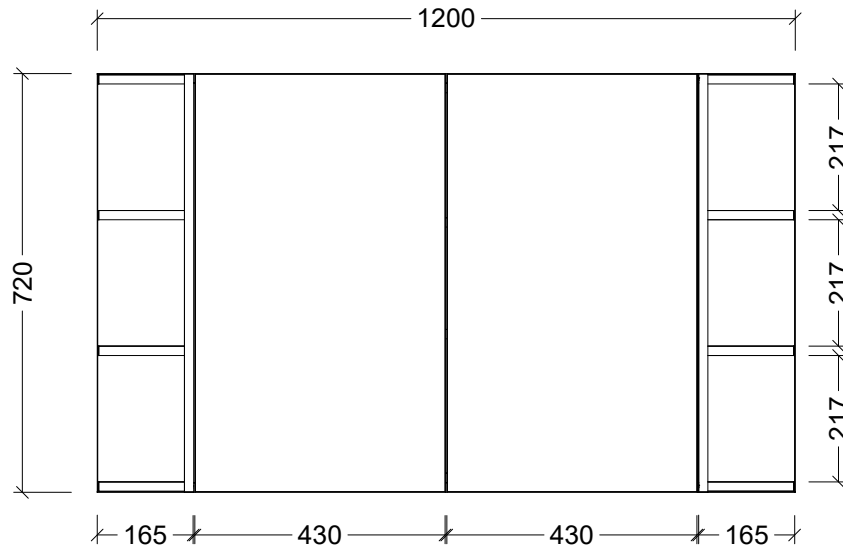

CABINET DETAILS

Range	Boston Shaver
Description	900W - 2 Door
Cabinet SKU	BOS-SC-900-D-G

Timberline Bathroom Products Pty Ltd
 22 Myrtle Drive, Armidale NSW 2350
www.timberline.com.au | 02 6773 8500

PLEASE NOTE: Due to the manufacturing process of ceramic tops, size variation (+/- 3%) is to be expected. E&OE. Copyright ©

CABINET DETAILS

Range	Boston Shaver
Description	1050W - 2 Door
Cabinet SKU	BOS-SC-1050-D-G

Timberline Bathroom Products Pty Ltd
 22 Myrtle Drive, Armidale NSW 2350
www.timberline.com.au | 02 6773 8500

PLEASE NOTE: Due to the manufacturing process of ceramic tops, size variation (+/- 3%) is to be expected. E&OE. Copyright ©

CABINET DETAILS

Range	Boston Shaver
Description	1200W - 2 Door
Cabinet SKU	BOS-SC-1200-D-G

Timberline Bathroom Products Pty Ltd
 22 Myrtle Drive, Armidale NSW 2350
www.timberline.com.au | 02 6773 8500

PLEASE NOTE: Due to the manufacturing process of ceramic tops, size variation (+/- 3%) is to be expected. E&OE. Copyright ©