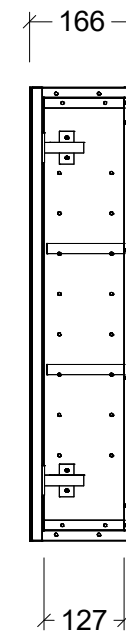

CABINET DETAILS

Range	Boston Shaver
Description	900W - 2 Door
Cabinet SKU	BOS-SC-900-D-G

Timberline Bathroom Products Pty Ltd
 22 Myrtle Drive, Armidale NSW 2350
www.timberline.com.au | 02 6773 8500

PLEASE NOTE: Due to the manufacturing process of ceramic tops, size variation (+/- 3%) is to be expected. E&OE. Copyright ©

CABINET DETAILS

Range	Boston Shaver
Description	1050W - 2 Door
Cabinet SKU	BOS-SC-1050-D-G

Timberline Bathroom Products Pty Ltd
 22 Myrtle Drive, Armidale NSW 2350
www.timberline.com.au | 02 6773 8500

PLEASE NOTE: Due to the manufacturing process of ceramic tops, size variation (+/- 3%) is to be expected. E&OE. Copyright ©

CABINET DETAILS

Range	Boston Shaver
Description	1200W - 2 Door
Cabinet SKU	BOS-SC-1200-D-G

Timberline Bathroom Products Pty Ltd
 22 Myrtle Drive, Armidale NSW 2350
www.timberline.com.au | 02 6773 8500

PLEASE NOTE: Due to the manufacturing process of ceramic tops, size variation (+/- 3%) is to be expected. E&OE. Copyright ©

CABINET DETAILS

Range	Boston Shaver
Description	1500W - 3 Door
Cabinet SKU	BOS-SC-1500-3-G

Timberline Bathroom Products Pty Ltd
 22 Myrtle Drive, Armidale NSW 2350
www.timberline.com.au | 02 6773 8500

PLEASE NOTE: Due to the manufacturing process of ceramic tops, size variation (+/- 3%) is to be expected. E&OE. Copyright ©