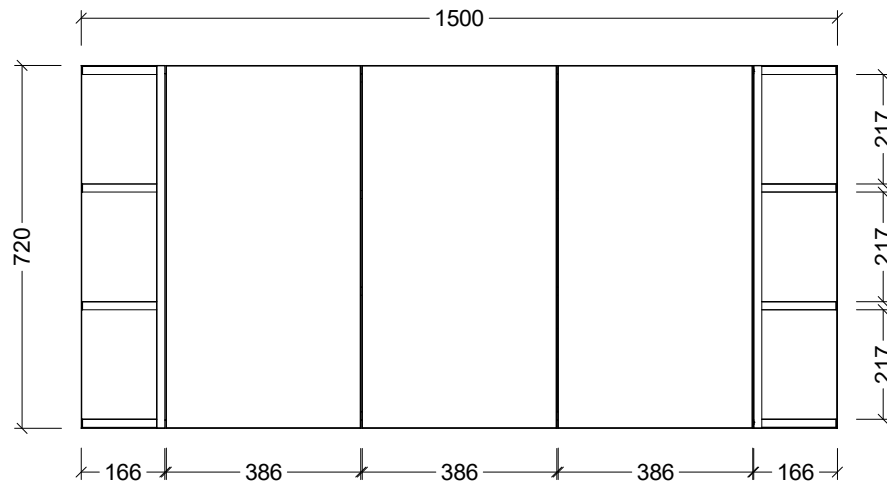

CABINET DETAILS

Range	Boston Shaver
Description	1500W - 3 Door
Cabinet SKU	BOS-SC-1500-3-G

Timberline Bathroom Products Pty Ltd
22 Myrtle Drive, Armidale NSW 2350
www.timberline.com.au | 02 6773 8500

PLEASE NOTE: Due to the manufacturing process of ceramic tops, size variation (+/- 3%) is to be expected. E&OE. Copyright ©