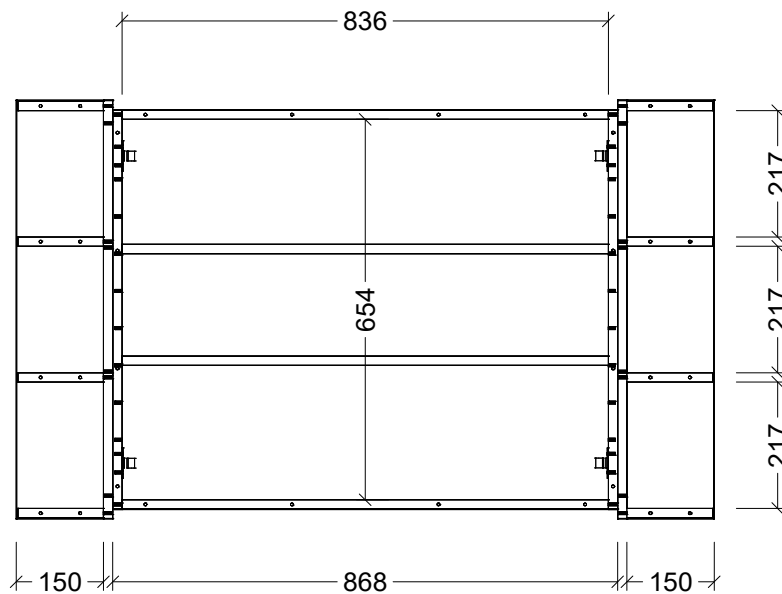

CABINET DETAILS

Range	Boston Shaver
Description	900W - 2 Door
Cabinet SKU	BOS-SC-900-D-G

Timberline Bathroom Products Pty Ltd
 22 Myrtle Drive, Armidale NSW 2350
www.timberline.com.au | 02 6773 8500

PLEASE NOTE: Due to the manufacturing process of ceramic tops, size variation (+/- 3%) is to be expected. E&OE. Copyright ©

CABINET DETAILS

Range	Boston Shaver
Description	1050W - 2 Door
Cabinet SKU	BOS-SC-1050-D-G

Timberline Bathroom Products Pty Ltd
 22 Myrtle Drive, Armidale NSW 2350
www.timberline.com.au | 02 6773 8500

PLEASE NOTE: Due to the manufacturing process of ceramic tops, size variation (+/- 3%) is to be expected. E&OE. Copyright ©

CABINET DETAILS

Range	Boston Shaver
Description	1200W - 2 Door
Cabinet SKU	BOS-SC-1200-D-G

Timberline Bathroom Products Pty Ltd
 22 Myrtle Drive, Armidale NSW 2350
www.timberline.com.au | 02 6773 8500

PLEASE NOTE: Due to the manufacturing process of ceramic tops, size variation (+/- 3%) is to be expected. E&OE. Copyright ©