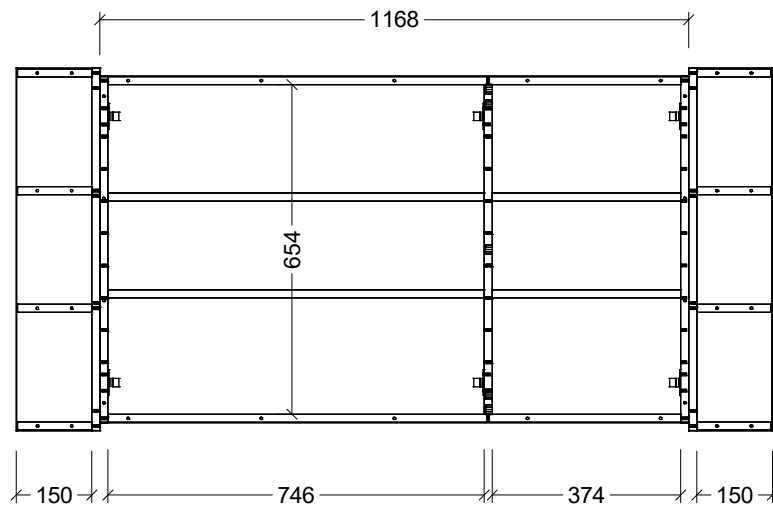

CABINET DETAILS

Range	Boston Shaver
Description	1500W - 3 Door
Cabinet SKU	BOS-SC-1500-3-G

Timberline Bathroom Products Pty Ltd
22 Myrtle Drive, Armidale NSW 2350
www.timberline.com.au | 02 6773 8500

PLEASE NOTE: Due to the manufacturing process of ceramic tops, size variation (+/- 3%) is to be expected. E&OE. Copyright ©