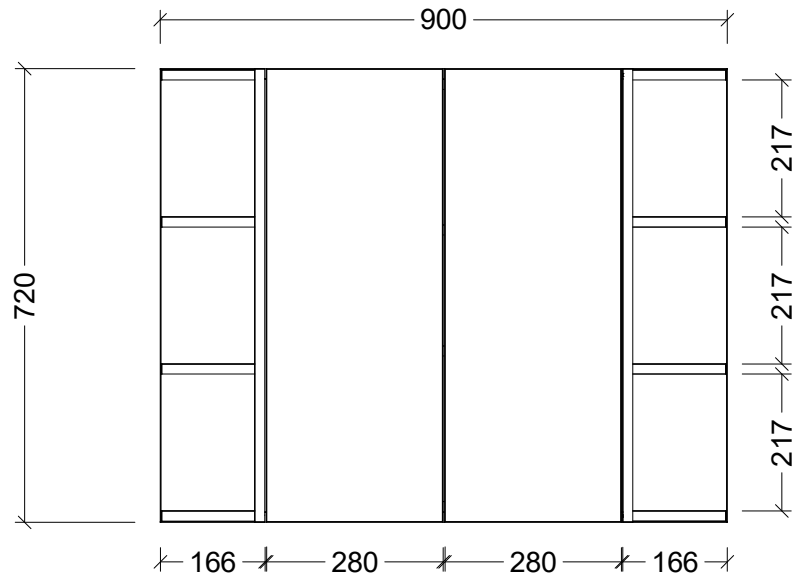

CABINET DETAILS

Range	Boston Shaver
Description	900W - 2 Door
Cabinet SKU	BOS-SC-900-D-G

Timberline Bathroom Products Pty Ltd
 22 Myrtle Drive, Armidale NSW 2350
www.timberline.com.au | 02 6773 8500

PLEASE NOTE: Due to the manufacturing process of ceramic tops, size variation (+/- 3%) is to be expected. E&OE. Copyright ©

CABINET DETAILS

Range	Boston Shaver
Description	1050W - 2 Door
Cabinet SKU	BOS-SC-1050-D-G

Timberline Bathroom Products Pty Ltd
 22 Myrtle Drive, Armidale NSW 2350
www.timberline.com.au | 02 6773 8500

PLEASE NOTE: Due to the manufacturing process of ceramic tops, size variation (+/- 3%) is to be expected. E&OE. Copyright ©

CABINET DETAILS

Range	Boston Shaver
Description	1200W - 2 Door
Cabinet SKU	BOS-SC-1200-D-G

Timberline Bathroom Products Pty Ltd
 22 Myrtle Drive, Armidale NSW 2350
www.timberline.com.au | 02 6773 8500

PLEASE NOTE: Due to the manufacturing process of ceramic tops, size variation (+/- 3%) is to be expected. E&OE. Copyright ©