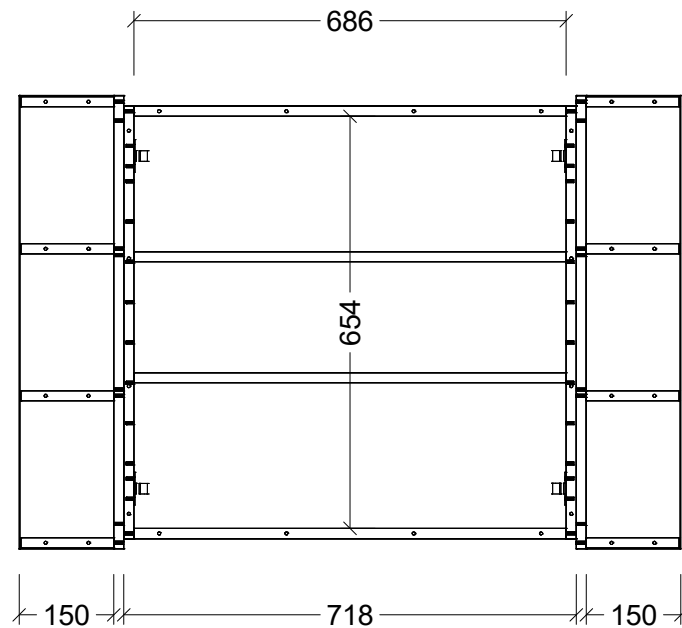

CABINET DETAILS

Range	Boston Shaver
Description	900W - 2 Door
Cabinet SKU	BOS-SC-900-D-G

Timberline Bathroom Products Pty Ltd
 22 Myrtle Drive, Armidale NSW 2350
www.timberline.com.au | 02 6773 8500

PLEASE NOTE: Due to the manufacturing process of ceramic tops, size variation (+/- 3%) is to be expected. E&OE. Copyright ©

CABINET DETAILS

Range	Boston Shaver
Description	1050W - 2 Door
Cabinet SKU	BOS-SC-1050-D-G

Timberline Bathroom Products Pty Ltd
 22 Myrtle Drive, Armidale NSW 2350
www.timberline.com.au | 02 6773 8500

PLEASE NOTE: Due to the manufacturing process of ceramic tops, size variation (+/- 3%) is to be expected. E&OE. Copyright ©

CABINET DETAILS

Range	Boston Shaver
Description	1200W - 2 Door
Cabinet SKU	BOS-SC-1200-D-G

Timberline Bathroom Products Pty Ltd
 22 Myrtle Drive, Armidale NSW 2350
www.timberline.com.au | 02 6773 8500

PLEASE NOTE: Due to the manufacturing process of ceramic tops, size variation (+/- 3%) is to be expected. E&OE. Copyright ©