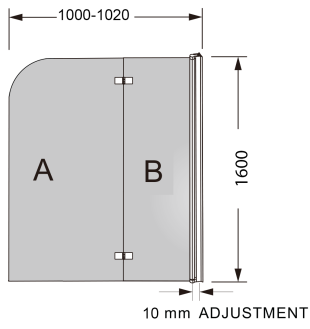

### SPECIFICATION

---

***PLEASE NOTE: This screen must be screwed into a stud or dyna bolted to brickwork for warranty to cover***

*All quoted measurements are external*

**Height: 1600mm**

**Thickness: 6mm glass thickness as standard**

**Size Range: 1000mm (W) x 1600mm (H) x 6mm panels**

**Door: 450mm (W)**

**Panel: 550mm (W)**

### FINISH

---

**MAINTENANCE AND CARE**

**PACKAGING INCLUDES**

---

Glass dimension

Bella Vista

<https://bella-vista.net.au/>