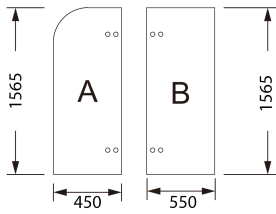

### SPECIFICATION

---

***PLEASE NOTE: This screen must be screwed into a stud or dyna bolted to brickwork for warranty to cover***

*All quoted measurements are external*

**Height: 1600mm**

**Thickness: 6mm glass thickness as standard**

**Size Range: 1000mm (W) x 1600mm (H) x 6mm panels**

**Door: 450mm (W)**

**Panel: 550mm (W)**

### FINISH

---

**MAINTENANCE AND CARE**

**PACKAGING INCLUDES**

---

Glass dimension

Bella Vista

<https://bella-vista.net.au/>