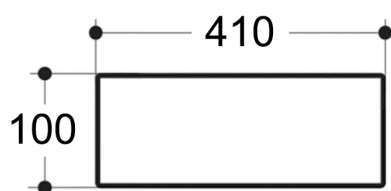

Bella Vista™

'ROUND' CERAMIC BASIN - 410X100MM

Bella Vista

Bella Vista

PRODUCT INFORMATION

Size:

- Diameter: 410mm
- Height: 100mm

• FINISH