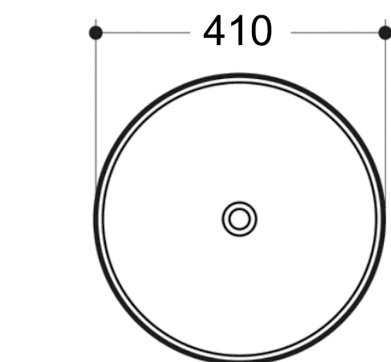

Bella Vista™

'ROUND' CERAMIC BASIN - 410X100MM

Bella Vista

Bella Vista

PRODUCT INFORMATION

Size:

- Diameter: 410mm
- Height: 100mm

• FINISH