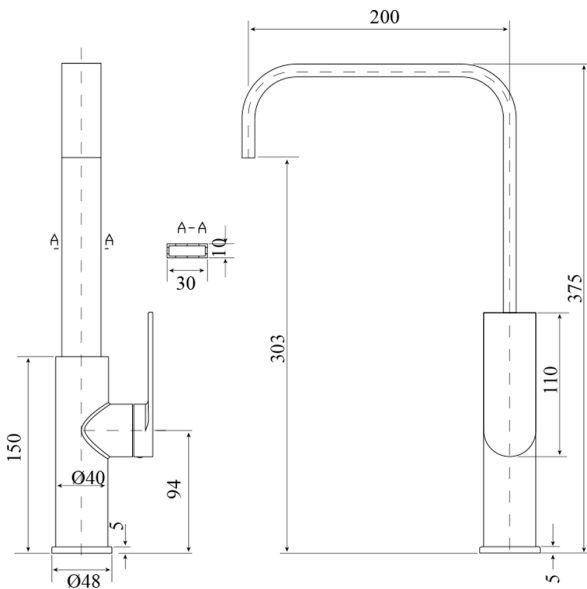

Colour Options:

Bella Vista

Bella Vista

Bella Vista

Bella Vista

Bella Vista

Bella Vista