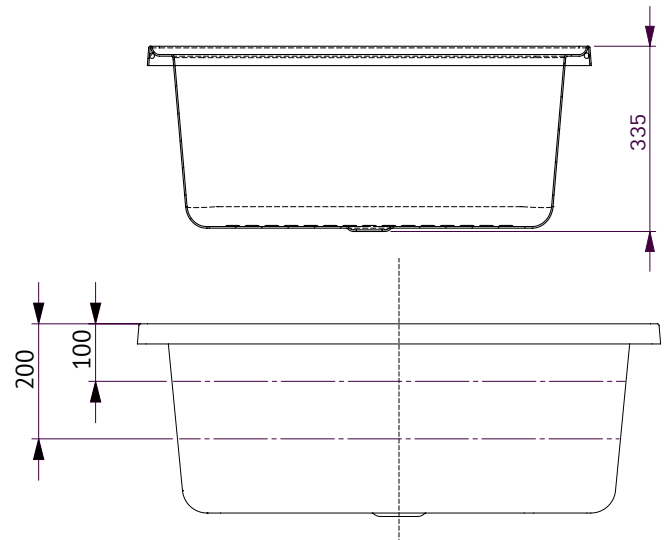

BELLA

Shower Bath

BELLA SHOWER BATH

Many houses require a shower base that can double as a small bath at the same time be easily accessible for the older or infirm. The Bella is water efficient, has a slip resistant surface and is compact size.

SIZE (l)x(w)x(h)

- BE895W ~ 910 x 910 x 335 (mm)

WEIGHT

- 13.8 kg

CAPACITY

- 69 litres

*200mm below bath rim

FEATURES

- Inset bath with tile bead
- Made in Australia
- Made to AS/NZ Standard: 2023/1995
- Manufactured from premium sanitary grade acrylic
- High gloss white
- Slip resistant pattern
- Centre waste position
- Suitable as a shower bath
- Water efficient, space saving design