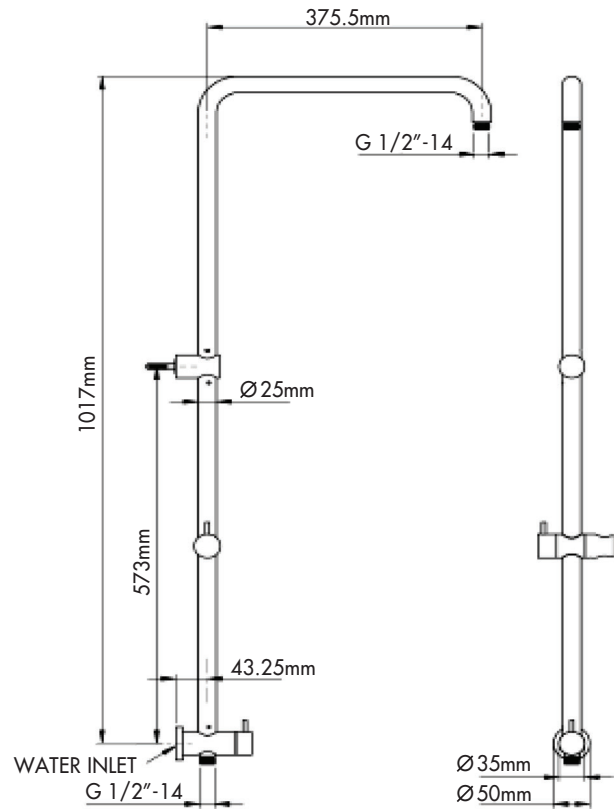

BAKARA ROUND FULL COMBO WITH BOTTOM INLET

D12011-H12013+BI

DISTRIBUTED BY COLLIS REAL SHOWERS

5/10 MIRRA COURT, BUNDOORA VIC. 3083

EMAIL: sales@collisrealshowers.com.au PHONE: 03 94573130

www.collisrealshowers.com.au