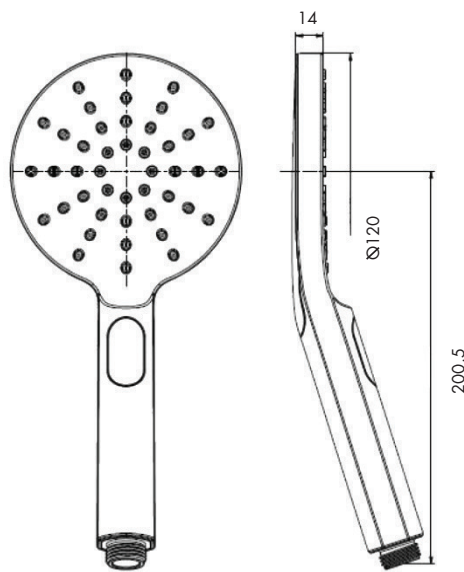

BAKARA ROUND FULL COMBO WITH BOTTOM INLET

D12011-H12013+BI

DISTRIBUTED BY COLLIS REAL SHOWERS

5/10 MIRRA COURT, BUNDOORA VIC. 3083

EMAIL: sales@collisrealshowers.com.au PHONE: 03 94573130

www.collisrealshowers.com.au