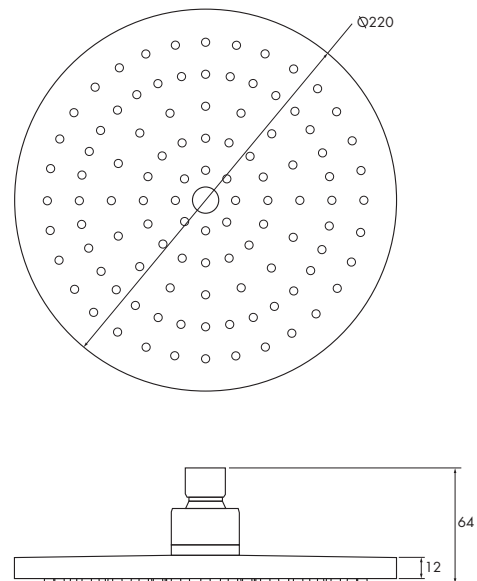

BAKARA ROUND FULL COMBO WITH BOTTOM INLET

D12011-H12013+BI

DISTRIBUTED BY COLLIS REAL SHOWERS

5/10 MIRRA COURT, BUNDOORA VIC. 3083

EMAIL: sales@collisrealshowers.com.au PHONE: 03 94573130

www.collisrealshowers.com.au