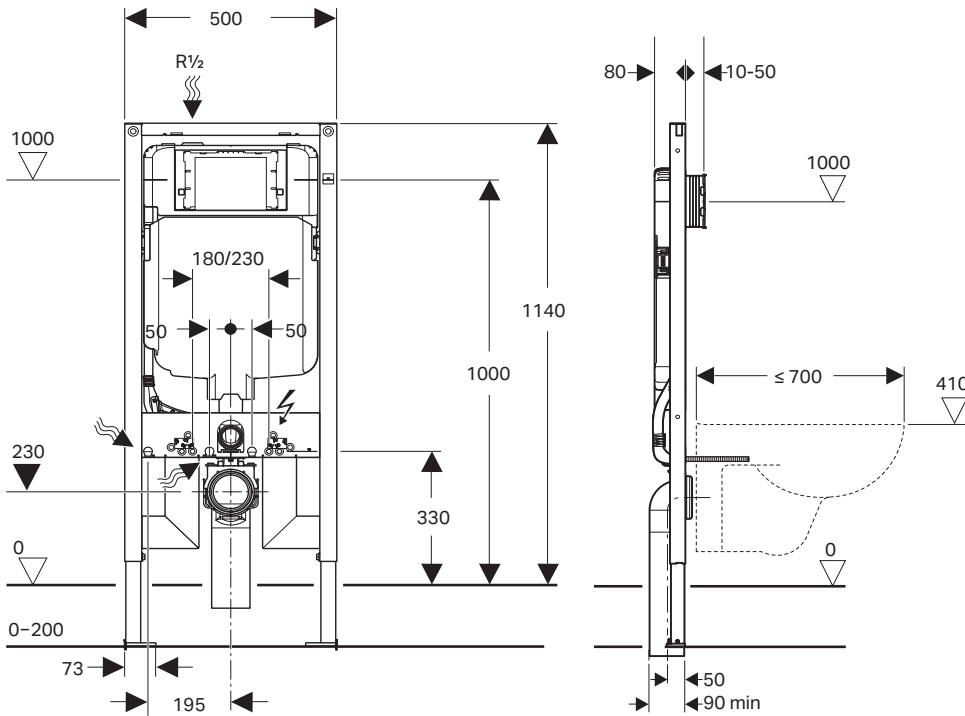

Technical Specifications

Geberit Sigma8 Duofix concealed cistern