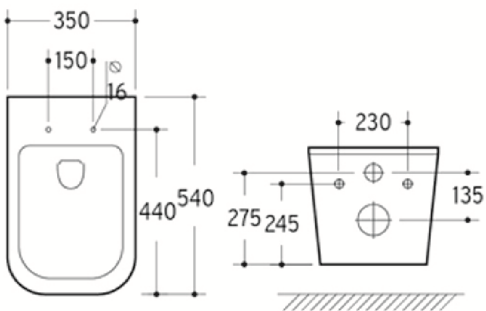

Technical Specifications

Geberit Sigma8 Duofix concealed cistern

Ohio pan

Geberit Sigma20

Geberit Sigma30