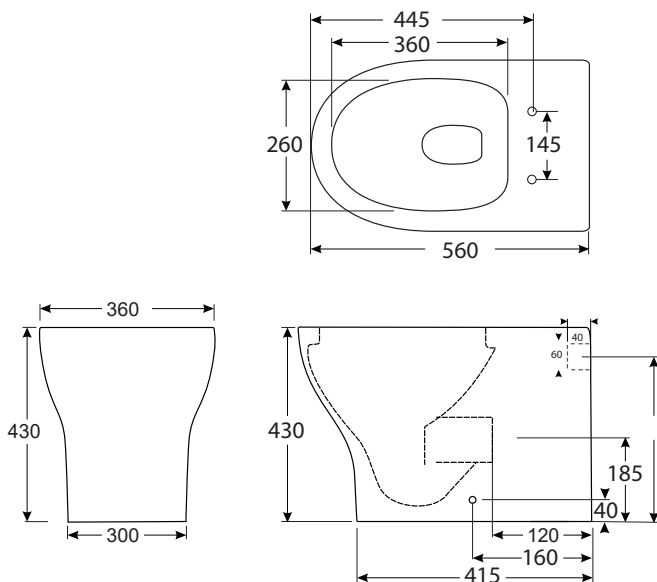

Technical Specifications

Geberit Sigma8 concealed cistern

Houston Tornado pan

Geberit Sigma Button

For inlet height have actual pan onsite