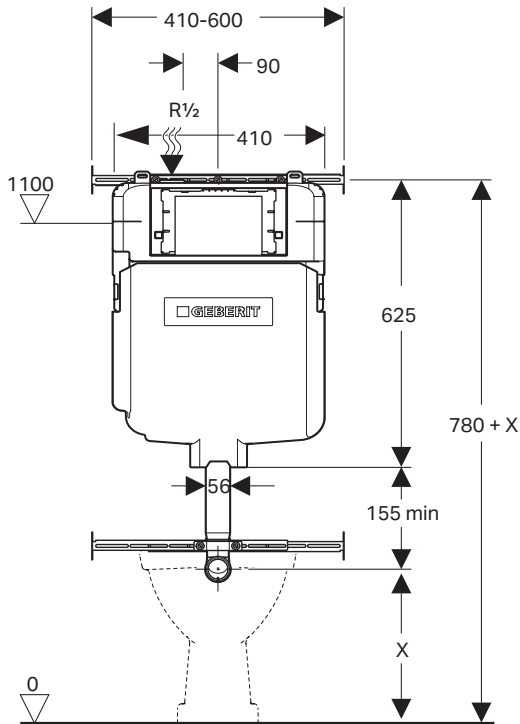

Technical Specifications

Geberit Sigma8 concealed cistern

Houston Tornado pan

Geberit Sigma Button

For inlet height have actual pan onsite