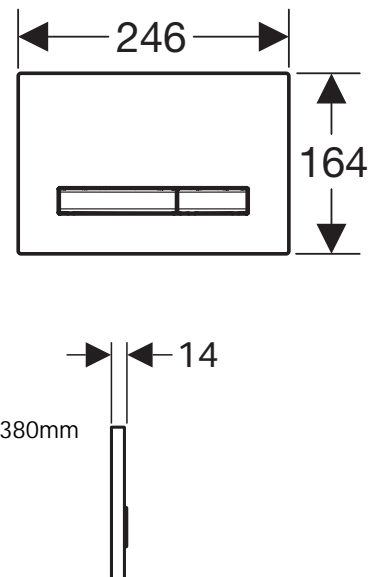

Technical Specifications

Geberit Sigma8 concealed cistern

Houston Tornado pan

Geberit Sigma Button

For inlet height have actual pan onsite