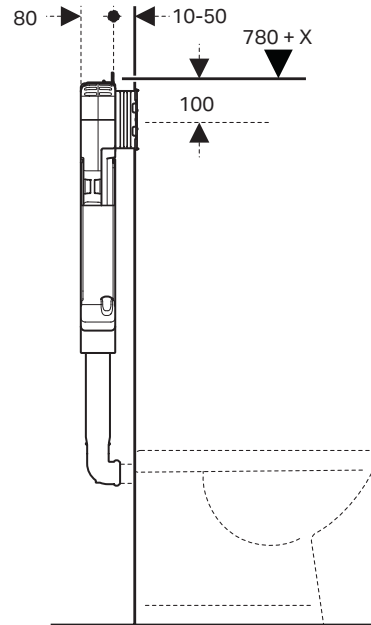

Technical Specifications

Geberit Sigma8 concealed cistern

Houston Tornado pan

Geberit Sigma Button

For inlet height have actual pan onsite