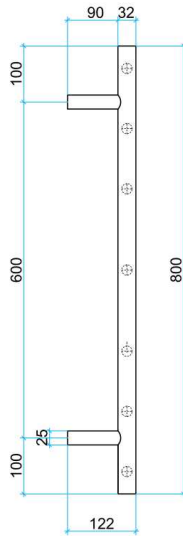

Thermorail Ladder Towel Rails 240V

Electric Heated Towel Rails for use in bathrooms

This rail has Multiflex wiring which means that there is a connection point on both the left and right hand side of the rail and the lead can be connected to either side. Being a dry electric element rail, this can be mounted either way up meaning the wiring can be from any of the four mounting points.

Stock Code	Finish	Size	Output	No. of Bars
BS44MW	Satin White	W600 x H800 x D122	80 Watts	7

PLEASE NOTE: Specifications are for information purposes only. Whilst every effort has been made to ensure the product specifications are accurate, due to continuing product development and improvement the specifications are subject to change. Specifications can be used to rough in and fit timber supports in the wall however we recommend no holes are drilled without having the product on site or verifying the details with the manufacturer. Thermogroup cannot be held liable or responsible for errors due to updated specifications.