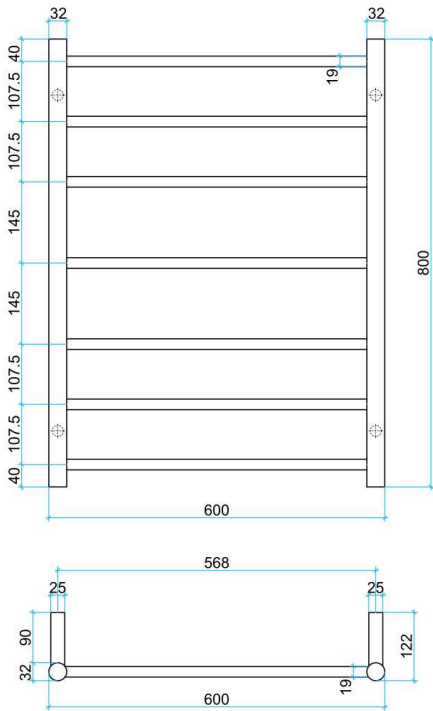

Thermorail Ladder Towel Rails 240V

Electric Heated Towel Rails for use in bathrooms

This rail has Multiflex wiring which means that there is a connection point on both the left and right hand side of the rail and the lead can be connected to either side. Being a dry electric element rail, this can be mounted either way up meaning the wiring can be from any of the four mounting points.

Stock Code	Finish	Size	Output	No. of Bars
BS44MW	Satin White	W600 x H800 x D122	80 Watts	7

PLEASE NOTE: Specifications are for information purposes only. Whilst every effort has been made to ensure the product specifications are accurate, due to continuing product development and improvement the specifications are subject to change. Specifications can be used to rough in and fit timber supports in the wall however we recommend no holes are drilled without having the product on site or verifying the details with the manufacturer. Thermogroup cannot be held liable or responsible for errors due to updated specifications.