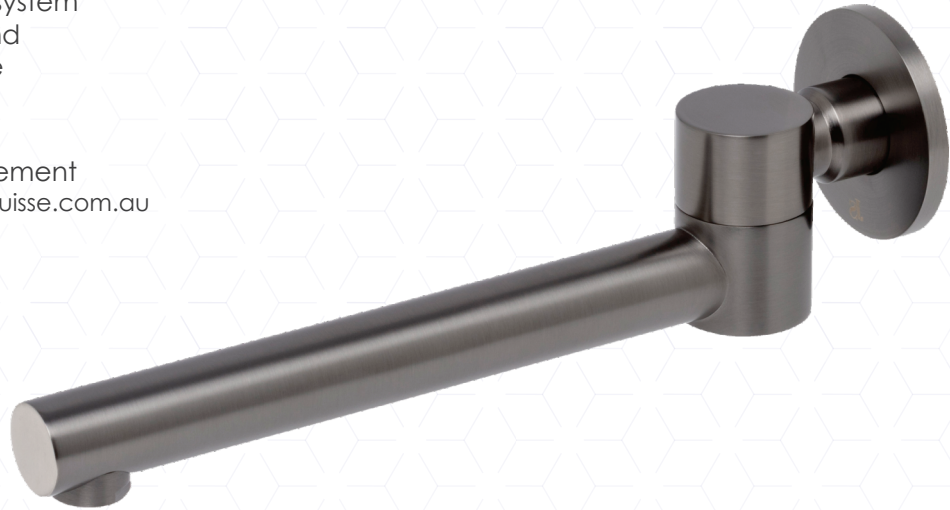

VENEZIA

SWIVEL BATH SPOUT

JohnsonSuisse
Bathroom Solutions

CODE:
JTV08xxx

FEATURES

- Minimalistic design
- Range of attractive finishes
- Durable DZR brass construction
- Simple, secure fixing system
- Matching showers and accessories available

WARRANTY

20 years product replacement
- Refer to T&C's at johnsonsuisse.com.au

ITEM CODES

-  CHROME
CODE: JTV08CH
-  GUNMETAL
CODE: JTV08EGM
-  MATTE BLACK
CODE: JTV08EMB

Other finishes available on request