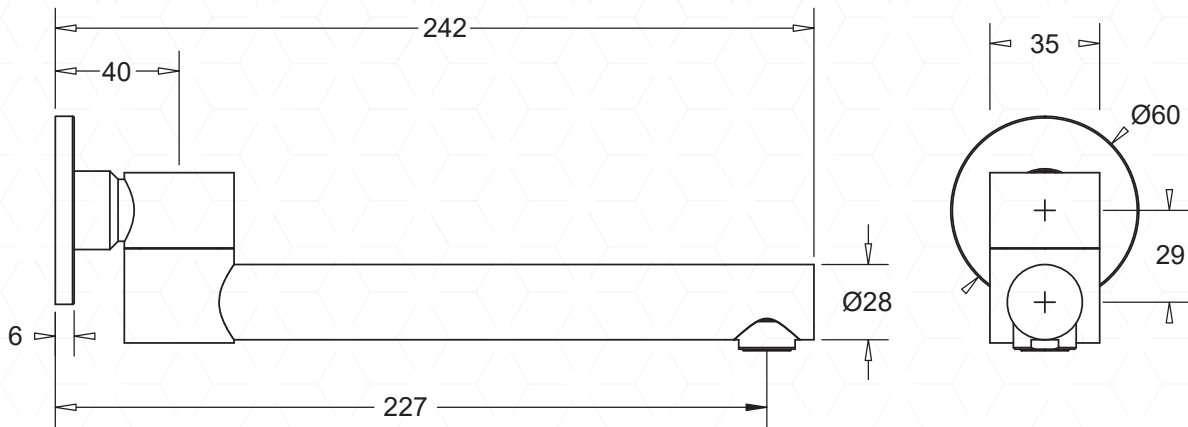

VENEZIA

SWIVEL BATH SPOUT

JohnsonSuisse
Bathroom Solutions

CODE:
JTV08xxx

FEATURES

- Minimalistic design
- Range of attractive finishes
- Durable DZR brass construction
- Simple, secure fixing system
- Matching showers and accessories available

WARRANTY

20 years product replacement
- Refer to T&C's at johnsonsuisse.com.au

ITEM CODES

- CHROME
  CODE: JTV08CH
- GUNMETAL
  CODE: JTV08EGM
- MATTE BLACK
  CODE: JTV08EMB

Other finishes available on request