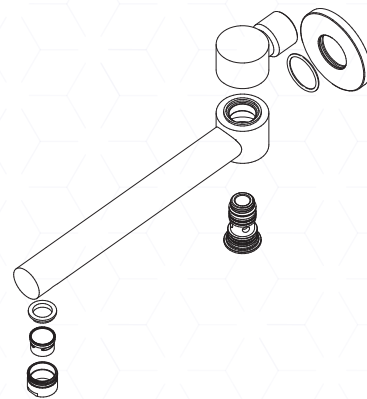

VENEZIA

SWIVEL BATH SPOUT

JohnsonSuisse
Bathroom Solutions

CODE:
JTV08xxx

FEATURES

- Minimalistic design
- Range of attractive finishes
- Durable DZR brass construction
- Simple, secure fixing system
- Matching showers and accessories available

WARRANTY

20 years product replacement
- Refer to T&C's at johnsonsuisse.com.au

ITEM CODES

-  CHROME
CODE: JTV08CH
-  GUNMETAL
CODE: JTV08EGM
-  MATTE BLACK
CODE: JTV08EMB

Other finishes available on request