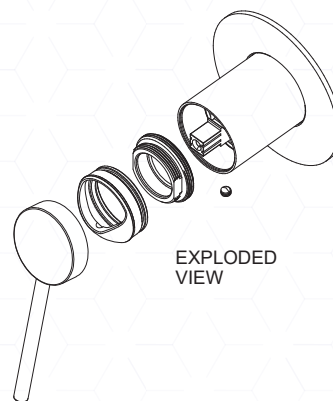

TECHNICAL DATA SHEET

SUPERSEDES ALL PREVIOUS ISSUES

All dimensions are in millimetres and are subject to normal manufacturing variation.
As product development is ongoing BPA reserves the right to vary specifications without notice.
Bathroom Products Australia P/L ABN 87 079 297 617

JohnsonSuisse
Bathroom Solutions

2/97 Banksia St., Botany, NSW 2019
TEL: 1300 717 717 FAX: 1300 746 480
www.johnsonsuiss.com.au

V3 0921