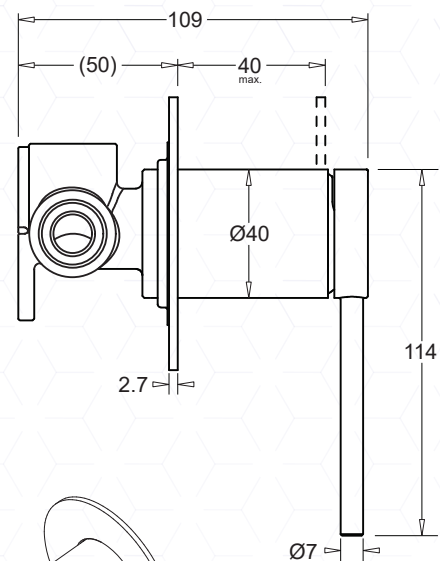

VENEZIA

SHOWER MIXER

JohnsonSuisse
Bathroom Solutions

CODE:
JTV705xxx

FEATURES

- Minimalistic design
- Ultra thin stylish pin lever handle
- Range of attractive finishes
- Durable DZR brass construction
- Simple, secure fixing system
- Matching showers and accessories

TECHNICAL DETAILS

- Operating Pressure 150-500kPa
- Operating Temperature 1-75°C
- 25mm Ceramic disc cartridge
- Flexihose connections ½" F BSP

WARRANTY

20 years product replacement
- Refer to T&C's at johnsonsuiss.com.au

ITEM CODES

-  CHROME
CODE: JTV705CH
-  GUNMETAL
CODE: JTV705EGM
-  MATTE BLACK
CODE: JTV705EMB

Other finishes available on request

TECHNICAL DATA SHEET

SUPERSEDES ALL PREVIOUS ISSUES

All dimensions are in millimetres and are subject to normal manufacturing variation.
As product development is ongoing BPA reserves the right to vary specifications without notice.
Bathroom Products Australia P/L ABN 87 079 297 617