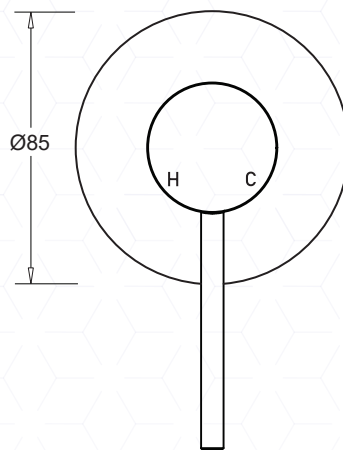

VENEZIA

SHOWER MIXER

JohnsonSuisse
Bathroom Solutions

CODE:
JTV705xxx

FEATURES

- Minimalistic design
- Ultra thin stylish pin lever handle
- Range of attractive finishes
- Durable DZR brass construction
- Simple, secure fixing system
- Matching showers and accessories

TECHNICAL DETAILS

- Operating Pressure 150-500kPa
- Operating Temperature 1-75°C
- 25mm Ceramic disc cartridge
- Flexihose connections ½" F BSP

WARRANTY

20 years product replacement
- Refer to T&C's at johnsonsuiss.com.au

ITEM CODES

-  CHROME
CODE: JTV705CH
-  GUNMETAL
CODE: JTV705EGM
-  MATTE BLACK
CODE: JTV705EMB

Other finishes available on request

TECHNICAL DATA SHEET

SUPERSEDES ALL PREVIOUS ISSUES

All dimensions are in millimetres and are subject to normal manufacturing variation.
As product development is ongoing BPA reserves the right to vary specifications without notice.
Bathroom Products Australia P/L ABN 87 079 297 617