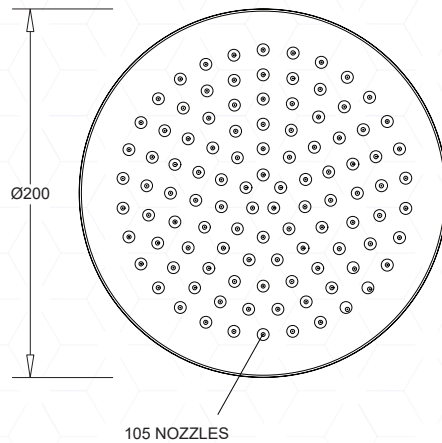

VENEZIA

OVERHEAD RAIN SHOWER with 300mm CEILING ARM

JohnsonSuisse
Bathroom Solutions

CODE:
JTV12xx.JTV07xx

FEATURES

- Attractive modern design available in a range of attractive finishes
- Robust brass construction
- 105 silicone water jet nozzles for a relaxing shower experience
- Simple installation with 1/2" BSP connections

TECHNICAL DETAILS

- WELS Rating 3 Star - 9L/min.
- Operating Pressure 150-500kPa
- Operating Temperature 1-70°C

WARRANTY

20 years product replacement
- Refer to T&C's at johnsonsuisse.com.au

ITEM CODES

CHROME
CODE: JTV12CH.JTV07CH