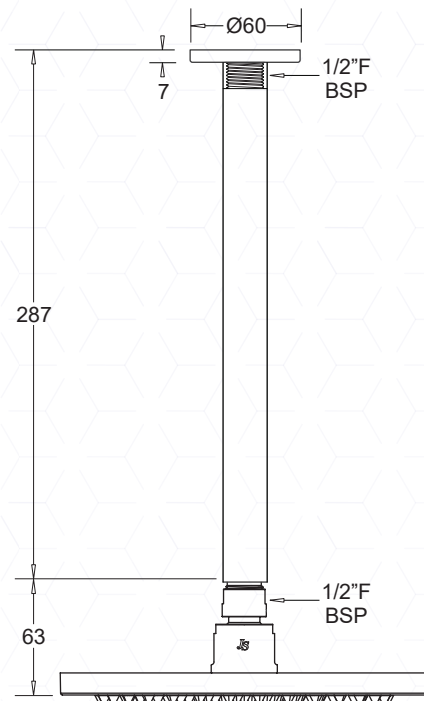

VENEZIA

OVERHEAD RAIN SHOWER with 300mm CEILING ARM

JohnsonSuisse
Bathroom Solutions

CODE:
JTV12xx.JTV07xx

FEATURES

- Attractive modern design available in a range of attractive finishes
- Robust brass construction
- 105 silicone water jet nozzles for a relaxing shower experience
- Simple installation with 1/2" BSP connections

TECHNICAL DETAILS

- WELS Rating 3 Star - 9L/min.
- Operating Pressure 150-500kPa
- Operating Temperature 1-70°C

WARRANTY

20 years product replacement
- Refer to T&C's at johnsonsuisse.com.au

ITEM CODES

CHROME
CODE: JTV12CH.JTV07CH

GUNMETAL
CODE: JTV12EGM.JTV07GM

MATTE BLACK
CODE: JTV12EMB.JTV07MB

Other finishes available on request

TECHNICAL DATA SHEET

SUPERSEDES ALL PREVIOUS ISSUES

All dimensions are in millimetres and are subject to normal manufacturing variation.
As product development is ongoing BPA reserves the right to vary specifications without notice.
Bathroom Products Australia P/L ABN 87 079 297 617