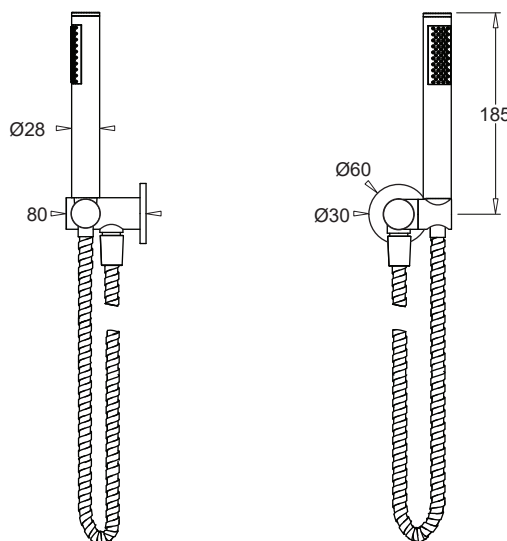

ENEZIA

HAND SHOWER with WALL MOUNTING

CODE: JTV18xx

FEATURES

- Minimalistic wall mounted design
- Slim, lightweight shower wand with 1.5m hose
- Concealed water inlet
- Durable construction
- Simple, secure fixing system
- Matching shower mixer available

COMPONENTS

Venezia hand shower	Chrome	JTV18CH
	Gunmetal	JTV18EGM
	Matt Black	JTV18EMB

TECHNICAL DETAILS

- Operating pressure 150-500kPa
- Operating temperature 1-75°C
- Hose connections ½" F BSP

WARRANTY

20 years product replacement
-refer to T&Cs at www.johnsonsuiss.com.au

Note: a shower mixer is required - recommended model JTV70xxx. This is a separate supply item

PRODUCT DIMENSIONS

TECHNICAL DATA SHEET

SUPERSEDES ALL PREVIOUS ISSUES

All dimensions are in millimetres and are subject to normal manufacturing variation. As product development is ongoing BPA reserves the right to vary specifications without notice. Bathroom Products Australia Pty Ltd ABN 87 079 297 617