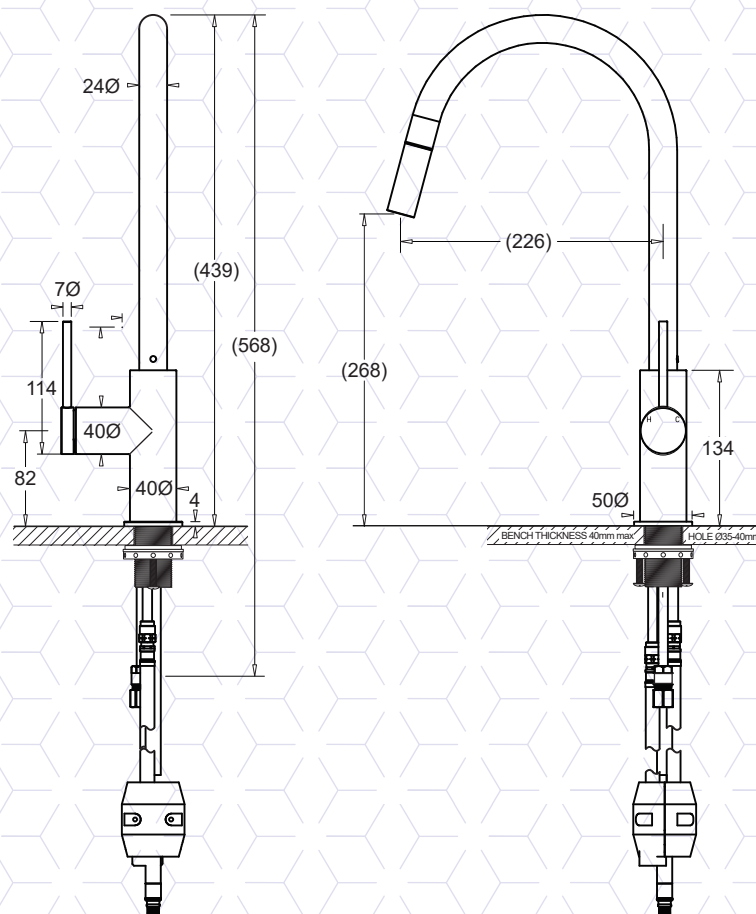

VENEZIA

GOOSENECK SINK MIXER WITH PULL-OUT HOSE

JohnsonSuisse
Bathroom Solutions

CODE:
JTV405xxx

FEATURES

- Minimalistic design
- Ultra thin stylish pin lever handle
- Floor mounted for island bath installations
- Convenient self-retracting, pull-out hose for effective rinsing
- Range of attractive finishes
- Durable DZR brass construction
- Simple, secure fixing system

TECHNICAL DETAILS

- WELS Rating 5 Star - 5.5L/min.
- Operating Pressure 150-500kPa
- Operating Temperature 5-80°C
- 35mm Ceramic disc cartridge
- Flexihose connections 1/2" F BSP

WARRANTY

20 years product replacement
- Refer to T&C's at johnsonsuiss.com.au

ITEM CODES

- CHROME
  CODE: JTV405CH
- GUNMETAL
  CODE: JTV405EGM
- MATTE BLACK
  CODE: JTV405EMB

Other finishes available on request

TECHNICAL DATA SHEET

SUPERSEDES ALL PREVIOUS ISSUES

All dimensions are in millimetres and are subject to normal manufacturing variation.
As product development is ongoing BPA reserves the right to vary specifications without notice.
Bathroom Products Australia P/L ABN 87 079 297 617

JohnsonSuisse
Bathroom Solutions

2/97 Banksia St., Botany, NSW 2019
TEL: 1300 717 717 FAX: 1300 746 480
www.johnsonsuiss.com.au