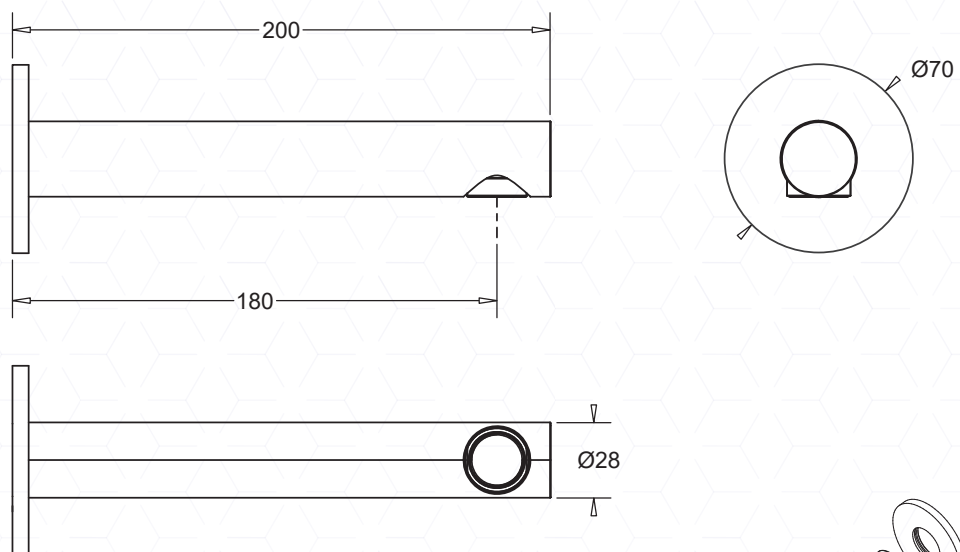

VENEZIA

BATH SPOUT

JohnsonSuisse
Bathroom Solutions

CODE:
JTV02xx

FEATURES

- Minimalistic design
- Range of attractive finishes
- Durable DZR brass construction
- Simple, secure fixing system
- Matching showers and accessories available

WARRANTY

20 years product replacement
- Refer to T&C's at johnsonsuiss.com.au

ITEM CODES

- CHROME
  CODE: JTV02CH
- GUNMETAL
  CODE: JTV02EGM
- MATTE BLACK
  CODE: JTV02EMB

Other finishes available on request