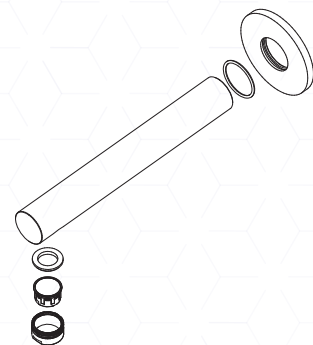

VENEZIA

BATH SPOUT

JohnsonSuisse
Bathroom Solutions

CODE:
JTV02xx

FEATURES

- Minimalistic design
- Range of attractive finishes
- Durable DZR brass construction
- Simple, secure fixing system
- Matching showers and accessories available

WARRANTY

20 years product replacement
- Refer to T&C's at johnsonsuiss.com.au

ITEM CODES

-  CHROME
CODE: JTV02CH
-  GUNMETAL
CODE: JTV02EGM
-  MATTE BLACK
CODE: JTV02EMB

Other finishes available on request