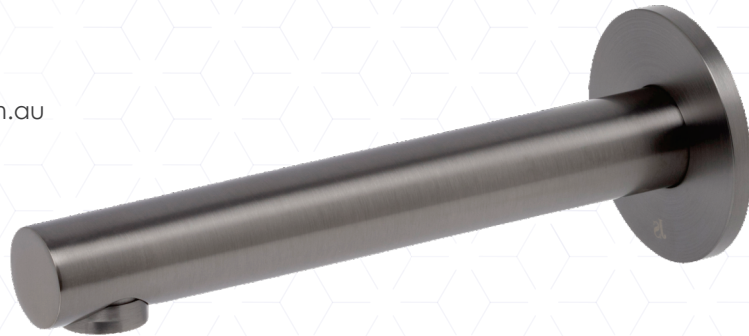

VENEZIA

BATH SPOUT

JohnsonSuisse
Bathroom Solutions

CODE:
JTV02xx

FEATURES

- Minimalistic design
- Range of attractive finishes
- Durable DZR brass construction
- Simple, secure fixing system
- Matching showers and accessories available

WARRANTY

20 years product replacement
- Refer to T&C's at johnsonsuiss.com.au

ITEM CODES

-  CHROME
CODE: JTV02CH
-  GUNMETAL
CODE: JTV02EGM
-  MATTE BLACK
CODE: JTV02EMB

Other finishes available on request