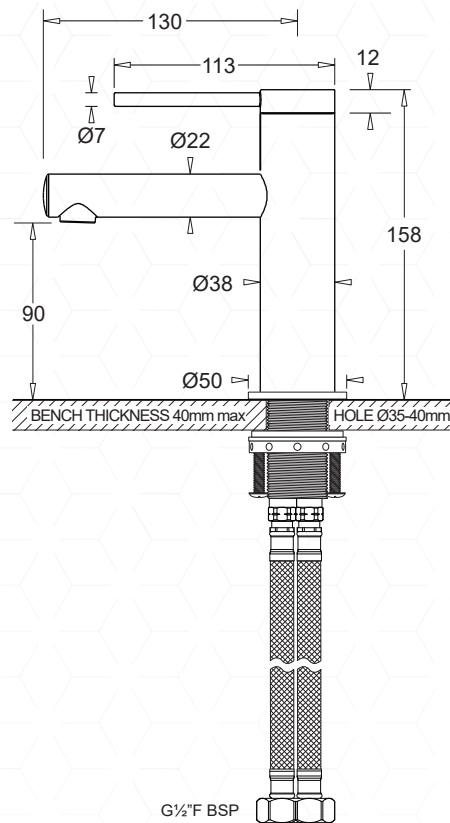

VENEZIA

BASIN MIXER

JohnsonSuisse
Bathroom Solutions

CODE:
JTV121xxx

FEATURES

- Minimalistic design
- Ultra thin stylish pin lever handle
- Range of attractive finishes
- Durable DZR brass construction
- Simple, secure fixing system
- Matching showers and accessories

TECHNICAL DETAILS

- WELS Rating 6 Star - 4.5L/min.
- Operating Pressure 150-500kPa
- Operating Temperature 5-80°C
- 25mm Ceramic disc cartridge
- Flexihose connections 1/2" F BSP

WARRANTY

20 years product replacement
- Refer to T&C's at johnsonsuisse.com.au

ITEM CODES

-  CHROME
CODE: JTV121CH
-  GUNMETAL
CODE: JTV121EGM
-  MATTE BLACK
CODE: JTV121EMB

Other finishes available on request

TECHNICAL DATA SHEET

SUPERSEDES ALL PREVIOUS ISSUES

All dimensions are in millimetres and are subject to normal manufacturing variation.
As product development is ongoing BPA reserves the right to vary specifications without notice.
Bathroom Products Australia P/L ABN 87 079 297 617