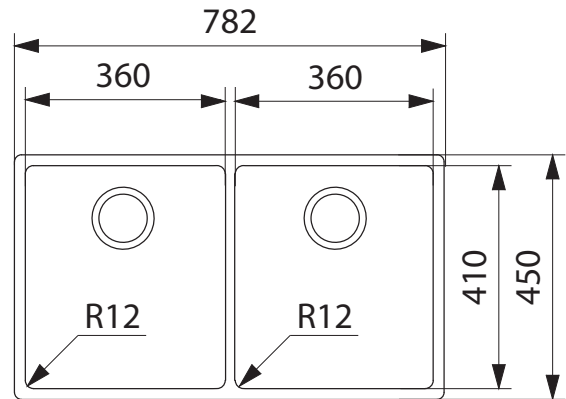

BOX 220-36 BOLERO SINK

PRODUCT INFORMATION

Installation	Topmount/Flushmount/Undermount
Dimensions	782(W) x 450(H)mm
Cabinet Base	800mm
Bowl Size	360(W) x 410(H) x 200(D)mm/ 29L (x2)
Bowl Radius	12mm
Cut-Out Size	Template
Cut-Out Template	Yes
Waste Outlet	Semi Integrated Waste
Overflow	Yes
Tap Holes	No
Remote Waste	No
Finish	Stainless Steel