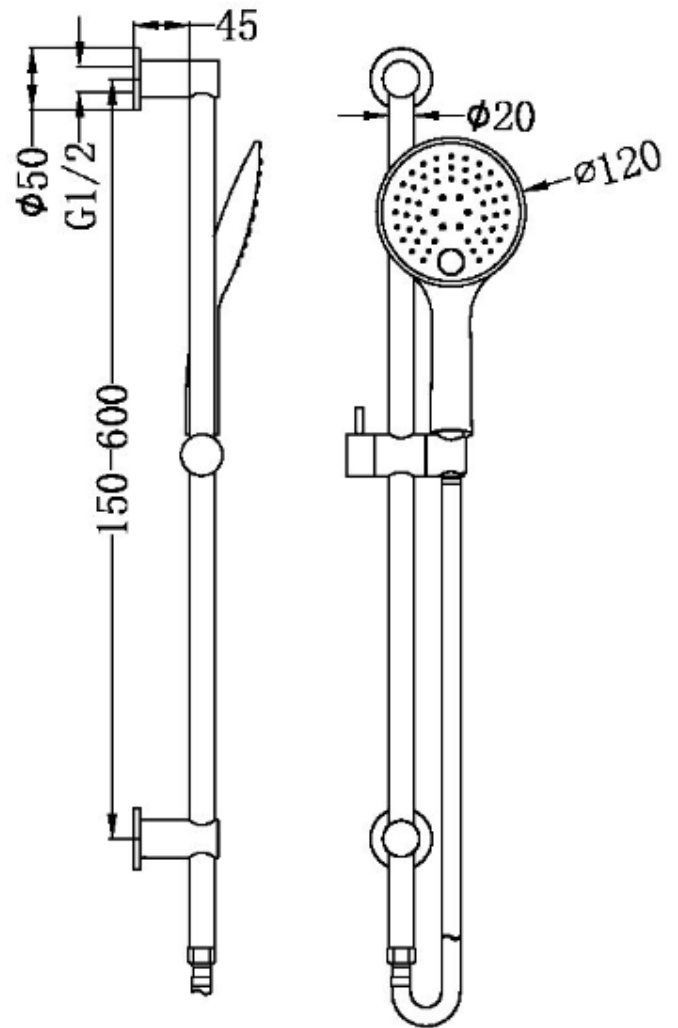

UNIVERSAL TOP OR BOTTOM WATER INLET  
ADJUSTABLE WALL FIXINGS  
FULL RAIL  
NO ELBOW  
ELECTROPLATED

# HAND SHOWERS MATTE BLACK

NO DRILL  
INSTALLATION

NAPIER MK2 1632038 MATTE BLACK  
3 SPRAY PATTERN  
ROUND DESIGN  
CONCEALED ELBOW BRACKET  
WELS 4 STAR 5.5LPM

DIXIE MK2 1632036 MATTE BLACK  
3 SPRAY PATTERN  
SUPA SLIMLINE RAIL  
ROUND DESIGN  
BRASS ELBOW  
WELS 4 STAR 6.5LPM

# HAND SHOWERS MATTE BLACK

FRESH 1630829 MATTE BLACK  
3 SPRAY PATTERN  
ROUND DESIGN  
WATER INLET IS IN TOP PILLAR  
NO ELBOW  
ELECTROPLATE MATTE BLACK  
WELS 4 STAR 7.5LPM

## MATTE BLACK

Push Button Diverter

REGAL 1636849 MATTE BLACK  
ROUND TWIN SHOWERS  
ABS HEADS / BRASS ARM  
250MM HEAD

3 FUNCTION PRESS BUTTON HANDPIECE  
PUSH BUTTON DIVERTOR  
BRASS SLIDER / PVC HOSE  
WELS 3 STAR 8.5LPM