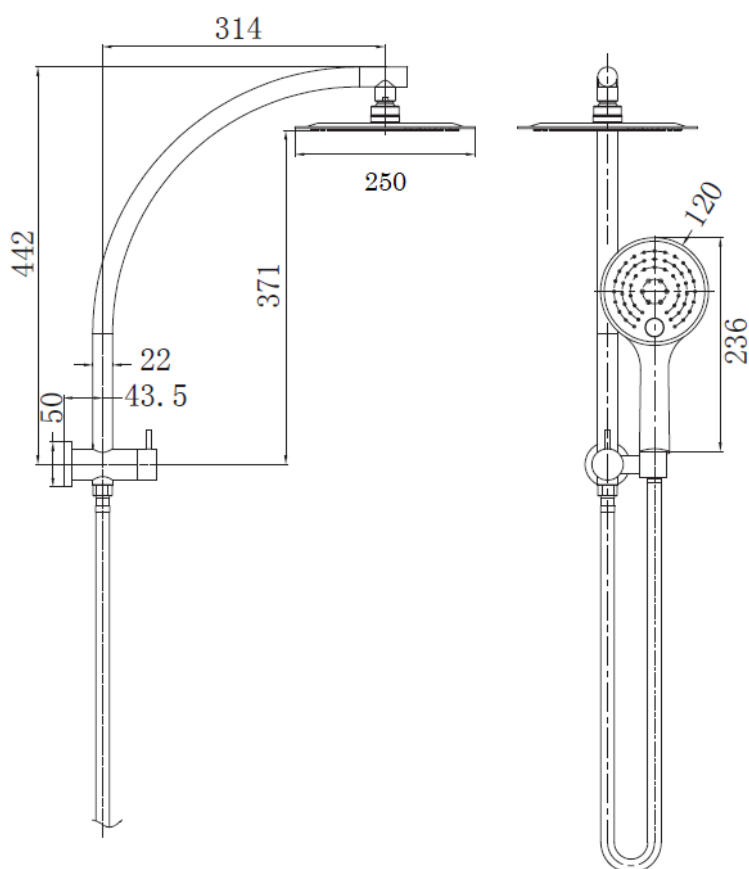

## MATTE BLACK

Push Button Diverter

REGAL 1636849 MATTE BLACK  
ROUND TWIN SHOWERS  
ABS HEADS / BRASS ARM  
250MM HEAD

3 FUNCTION PRESS BUTTON HANDPIECE  
PUSH BUTTON DIVERTOR  
BRASS SLIDER / PVC HOSE  
WELS 3 STAR 8.5LPM

## MATTE BLACK

EXTRA LARGE BRASS  
DUMPER 250MM

Diverter Operation

FRESH 1630832  
2 IN 1 SHOWER COMBO  
3 SPRAY PATTERN  
250MM BRASS OVERHEAD ROSE  
ROUND DESIGN

CONCEALED WATER INLET  
ELECTROPLATE MATTE BLACK  
WELS 3 STAR 8.5LPM