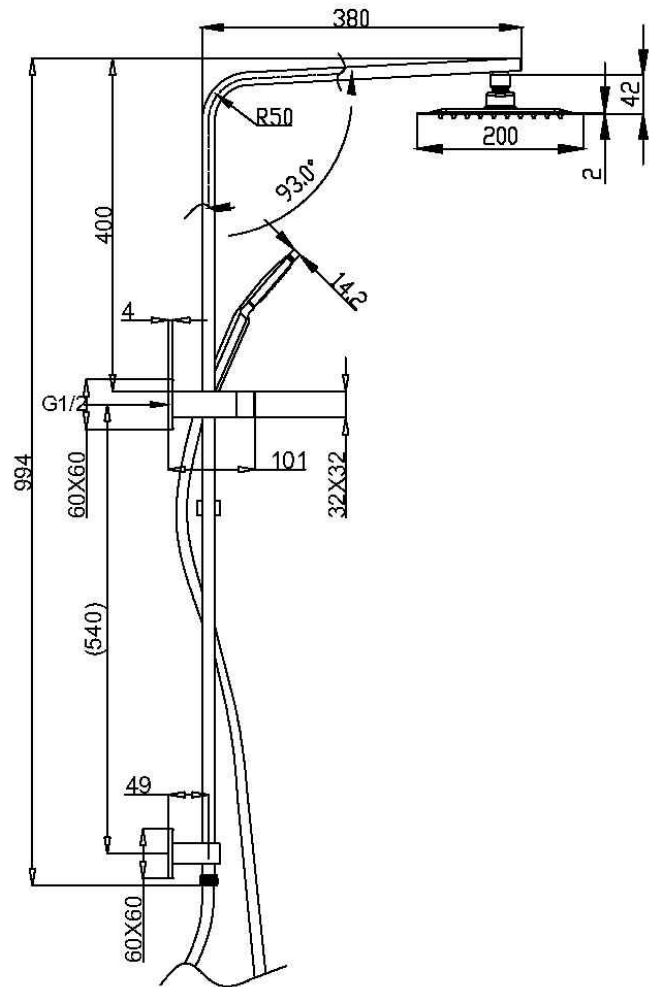

FULL RAIL COMBO SHOWERS MATTE BLACK

NEW

CONTII 1646940 MATTE BLACK SQUARE
TWIN SHOWERS FULL RAILSTAINLESS
STEEL HEAD / BRASS ARM200MM X
200MM HEAD
3 FUNCTION PRESS BUTTON HANDPIECE
BRASS SLIDER / METAL HOSE
WELS 3 STAR 9LPM

UNIVERSAL TOP OR BOTTOM WATER INLET
ADJUSTABLE WALL FIXINGS
FULL RAIL
NO ELBOW
ELECTROPLATED