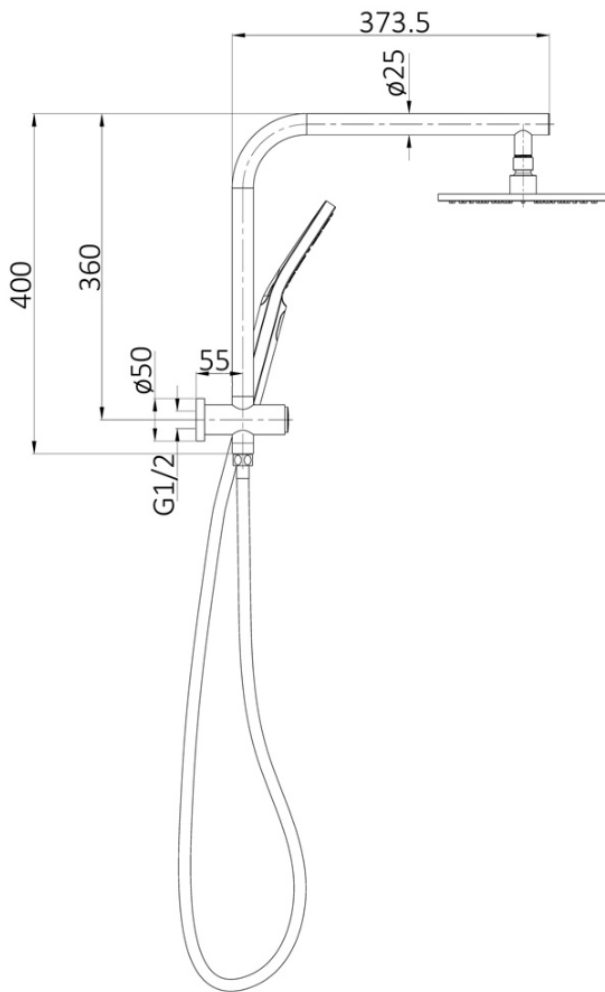

COMBO SHOWERS

MATTE BLACK

Push Button Diverter