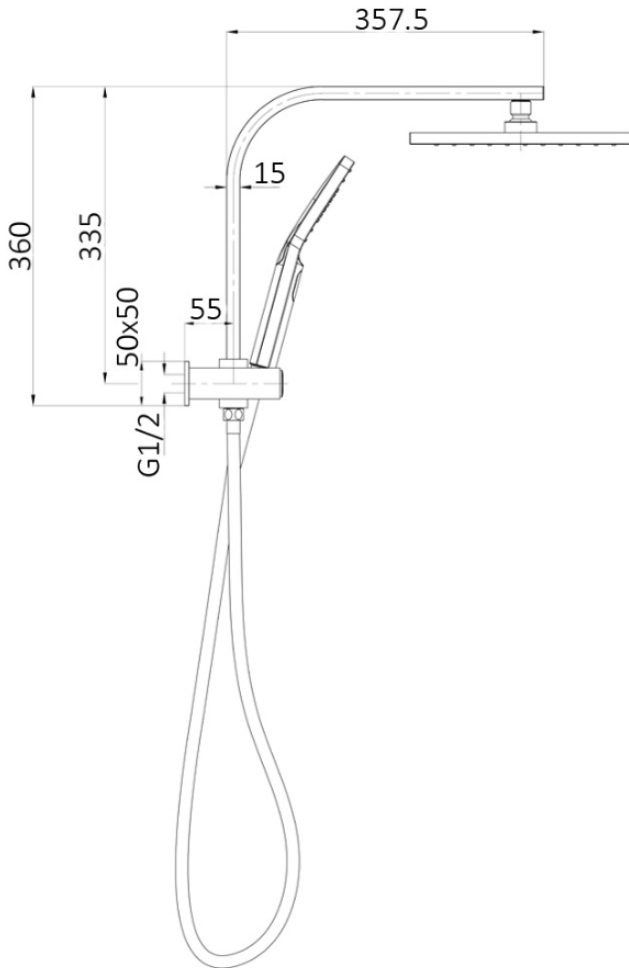

## MATTE BLACK

COLLINS 1632037 MATTE BLACK  
3 SPRAY PATTERN  
PUSH BUTTON HANDPIECE CONTROL  
SQUARE SLIMLINE DESIGN RAIL  
600MM BRACKET TO BRACKET  
740MM RAIL LENGTH  
WELS 4 STAR 6.5LPM

VECTOR MK2 1632039  
3 SPRAY PATTERN  
PUSH BUTTON HANDPIECE CONTROL  
SQUARE DESIGN  
WELS 4 STAR 6.5LPM

## MATTE BLACK

Push Button  
Diverter

PVC HOSE

SANDO 1636851 MATTE BLACK  
SQUARE TWIN SHOWERS  
ABS HEADS / BRASS ARM  
250MM X 250MM HEAD  
3 FUNCTION PRESS BUTTON HANDPIECE  
PUSH BUTTON DIVERTER  
BRASS SLIDER / PVC HOSE  
WELS 3 STAR 8.5LPM

UNIVERSAL TOP OR BOTTOM WATER INLET  
ADJUSTABLE WALL FIXINGS  
FULL RAIL  
NO ELBOW  
ELECTROPLATED