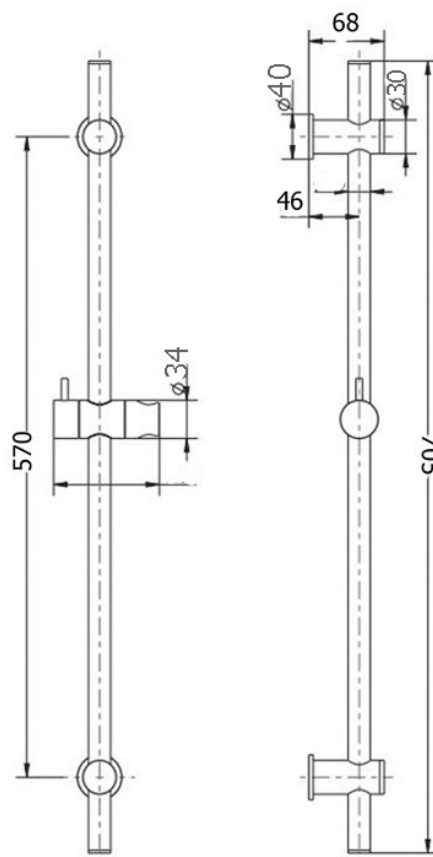

HANDSHOWERS MATTE BLACK

NEW

EVE 1646934 MATTE BLACK
3 SPRAY PATTERN
SLIMLINE RETROFIT RAIL
ROUND DESIGN
BRASS ELBOW
1.5M DOUBLE HOOKED METAL HOSE

FIXING PILLARS CAN SLIDE ON
RAIL TO DESIRED FIXING POINT.
ELECTROPLATED
22MM RAIL DIA

WELS 4 STAR 6LPM