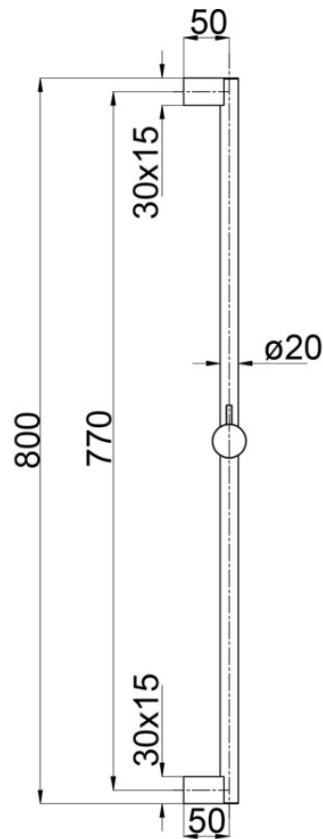

NAPIER MK2 1632038 MATTE BLACK
3 SPRAY PATTERN
ROUND DESIGN
CONCEALED ELBOW BRACKET
WELS 4 STAR 5.5LPM

DIXIE MK2 1632036 MATTE BLACK
3 SPRAY PATTERN
SUPA SLIMLINE RAIL
ROUND DESIGN
BRASS ELBOW
WELS 4 STAR 6.5LPM