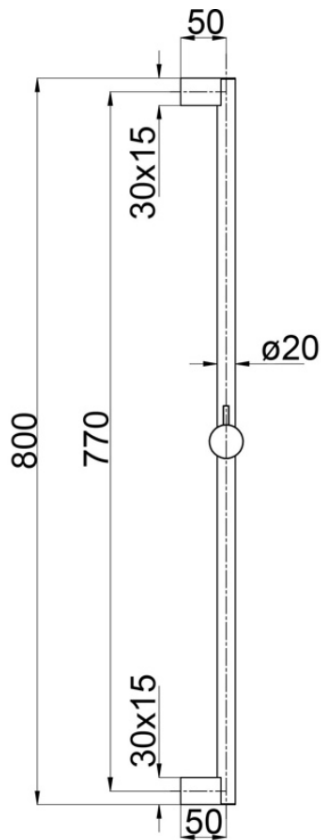

HANDSHOWERS CHROME

NO DRILL
INSTALLATION

DIXIE MK2 1623172
3 SPRAY PATTERN
SUPA SLIMLINE RAIL 20MM DIA
ROUND DESIGN
1.5M DOUBLE HOOKED HOSE
WELS 4 STAR 6.5LPM

NAPIER MK2 1622884
3 SPRAY PATTERN
ROUND DESIGN
CONCEALED ELBOW BRACKET
1.5M DOUBLE HOOKED HOSE
WELS 4 STAR 5.5LPM