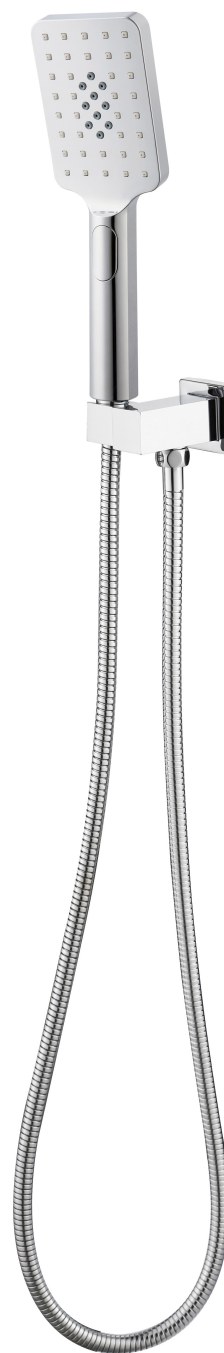

HANDSHOWERS CHROME

NO DRILL
INSTALLATION

BOURKE 1629682
3 SPRAY PATTERN
PUSH BUTTON HANDPIECE CONTROL
SQUARE SLIMLINE DESIGN RAIL 15D X 30W
1.5M DOUBLE HOOKED HOSE
WELS 4 STAR 7LPM

VECTOR 1622881
3 SPRAY PATTERN
PUSH BUTTON HANDPIECE CONTROL
SQUARE DESIGN
1.5M DOUBLE HOOKED HOSE
WELS 4 STAR 7LPM

COMBO SHOWERS CHROME

SANDO 1636850 CHROME
SQUARE TWIN SHOWERS
ABS HEADS / BRASS ARM
250MM X 250MM HEAD
3 FUNCTION PRESS BUTTON HANDPIECE
PUSH BUTTON DIVERTOR
BRASS SLIDER / PVC HOSE
WELS 3 STAR 8.5LPM

HANDSHOWERS CHROME

NEW

RETROFIT RAIL.
PILLARS CAN MOVE
DURING INSTALLATION, TO
COVER EXISTING FIXING
HOLES IN WALL

EVE 1646933
3 SPRAY PATTERN
SLIMLINE RETROFIT RAIL
ROUND DESIGN
BRASS ELBOW
1.5M DOUBLE HOOKED METAL HOSE

FIXING PILLARS CAN SLIDE ON
RAIL TO DESIRED FIXING POINT.
22MM RAIL DIA

WELS 4 STAR 6LPM

HANDSHOWERS CHROME

NO DRILL
INSTALLATION

DIXIE MK2 1623172
3 SPRAY PATTERN
SUPA SLIMLINE RAIL 20MM DIA
ROUND DESIGN
1.5M DOUBLE HOOKED HOSE
WELS 4 STAR 6.5LPM

NAPIER MK2 1622884
3 SPRAY PATTERN
ROUND DESIGN
CONCEALED ELBOW BRACKET
1.5M DOUBLE HOOKED HOSE
WELS 4 STAR 5.5LPM