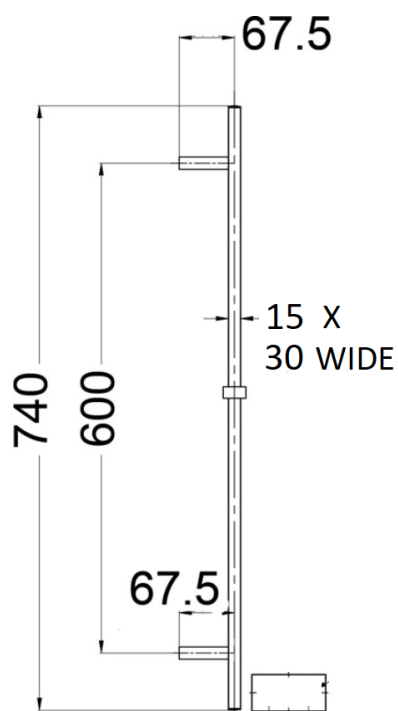

HANDSHOWERS CHROME

NO DRILL
INSTALLATION

BOURKE 1629682
3 SPRAY PATTERN
PUSH BUTTON HANDPIECE CONTROL
SQUARE SLIMLINE DESIGN RAIL 15D X 30W
1.5M DOUBLE HOOKED HOSE
WELS 4 STAR 7LPM

VECTOR 1622881
3 SPRAY PATTERN
PUSH BUTTON HANDPIECE CONTROL
SQUARE DESIGN
1.5M DOUBLE HOOKED HOSE
WELS 4 STAR 7LPM

COMBO SHOWERS CHROME

SANDO 1636850 CHROME
SQUARE TWIN SHOWERS
ABS HEADS / BRASS ARM
250MM X 250MM HEAD
3 FUNCTION PRESS BUTTON HANDPIECE
PUSH BUTTON DIVERTOR
BRASS SLIDER / PVC HOSE
WELS 3 STAR 8.5LPM

HANDSHOWERS CHROME

COMBO SHOWERS CHROME

REGAL 1636848 CHROME
ROUND TWIN SHOWERS
ABS HEADS / BRASS ARM
250MM HEAD
3 FUNCTION PRESS BUTTON HANDPIECE
PUSH BUTTON DIVERTOR
BRASS SLIDER / PVC HOSE
WELS 3 STAR 8.5LPM

COMBO SHOWERS

CHROME

Extra Large Brass Dumper 250MM

FRESH 1630831 CHROME
2 IN 1 TWIN SHOWER
3 SPRAY PATTERN HANDPIECE
PUSH BUTTON HANDPIECE CONTROL

250MM ROUND BRASS DUMPER
CURVED ARM
WELS 3 STAR 9LPM

NR280705fCH