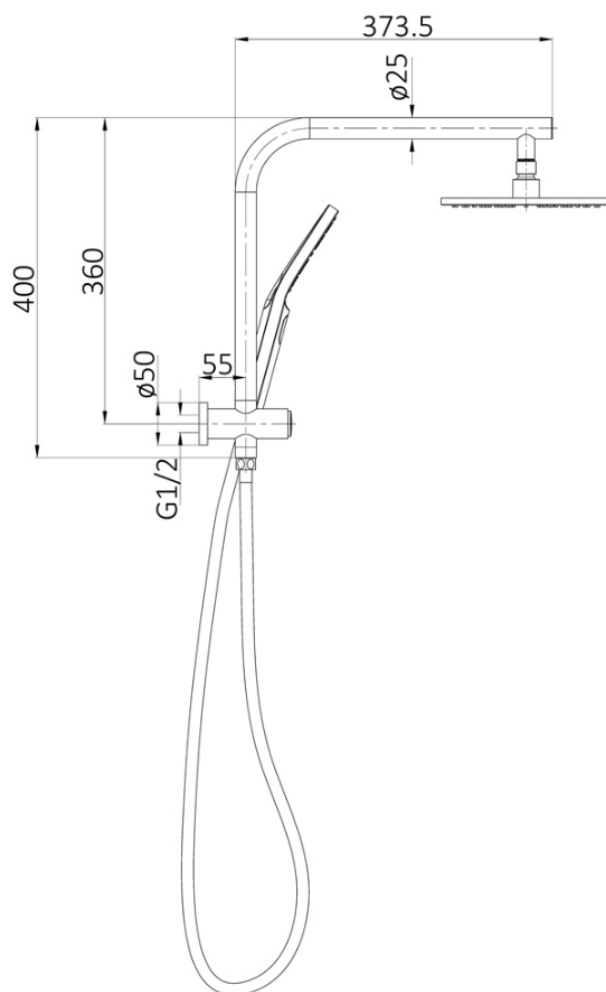

COMBO SHOWERS CHROME

SANDO 1636850 CHROME
SQUARE TWIN SHOWERS
ABS HEADS / BRASS ARM
250MM X 250MM HEAD
3 FUNCTION PRESS BUTTON HANDPIECE
PUSH BUTTON DIVERTOR
BRASS SLIDER / PVC HOSE
WELS 3 STAR 8.5LPM

HANDSHOWERS CHROME

NEW

RETROFIT RAIL.
PILLARS CAN MOVE
DURING INSTALLATION, TO
COVER EXISTING FIXING
HOLES IN WALL

EVE 1646933
3 SPRAY PATTERN
SLIMLINE RETROFIT RAIL
ROUND DESIGN
BRASS ELBOW
1.5M DOUBLE HOOKED METAL HOSE

FIXING PILLARS CAN SLIDE ON
RAIL TO DESIRED FIXING POINT.
22MM RAIL DIA

COMBO SHOWERS CHROME

REGAL 1636848 CHROME
ROUND TWIN SHOWERS
ABS HEADS / BRASS ARM
250MM HEAD
3 FUNCTION PRESS BUTTON HANDPIECE
PUSH BUTTON DIVERTOR
BRASS SLIDER / PVC HOSE
WELS 3 STAR 8.5LPM

COMBO SHOWERS

CHROME

Extra Large Brass Dumper 250MM

FRESH 1630831 CHROME
2 IN 1 TWIN SHOWER
3 SPRAY PATTERN HANDPIECE
PUSH BUTTON HANDPIECE CONTROL

250MM ROUND BRASS DUMPER
CURVED ARM
WELS 3 STAR 9LPM

NR280705fCH