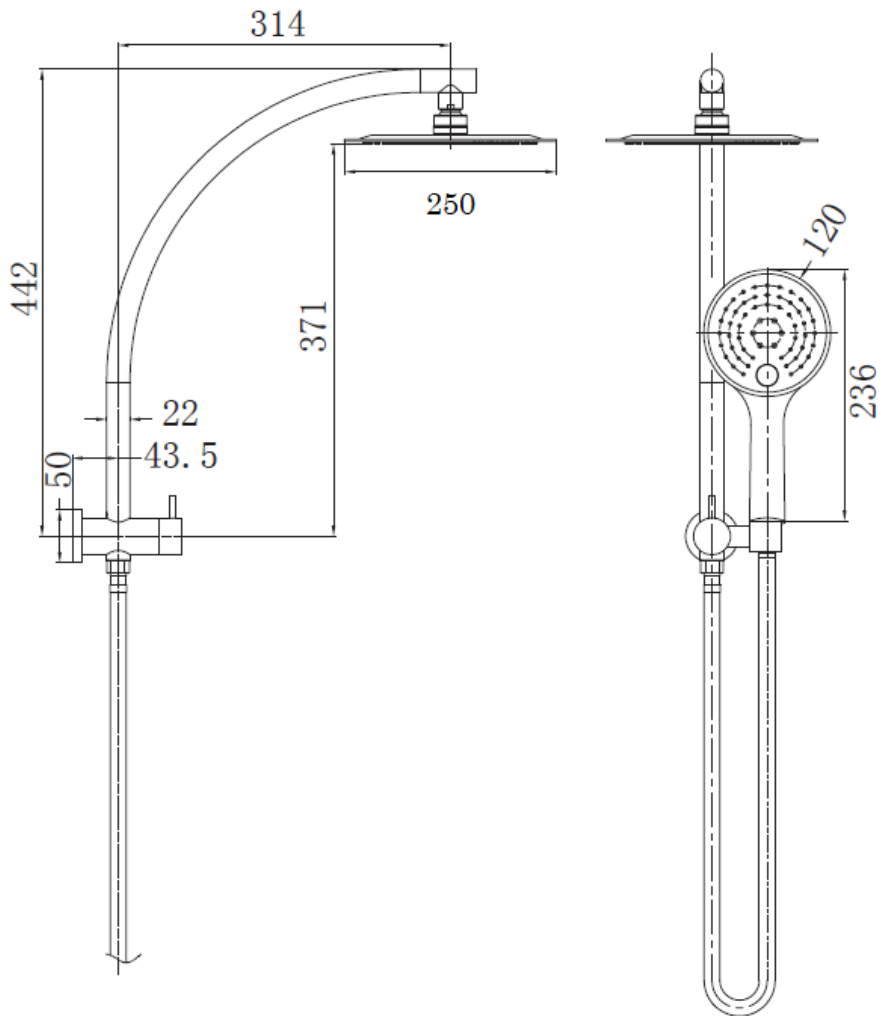

COMBO SHOWERS CHROME

SANDO 1636850 CHROME
SQUARE TWIN SHOWERS
ABS HEADS / BRASS ARM
250MM X 250MM HEAD
3 FUNCTION PRESS BUTTON HANDPIECE
PUSH BUTTON DIVERTOR
BRASS SLIDER / PVC HOSE
WELS 3 STAR 8.5LPM

HANDSHOWERS CHROME

NEW

RETROFIT RAIL.
PILLARS CAN MOVE
DURING INSTALLATION, TO
COVER EXISTING FIXING
HOLES IN WALL

EVE 1646933
3 SPRAY PATTERN
SLIMLINE RETROFIT RAIL
ROUND DESIGN
BRASS ELBOW
1.5M DOUBLE HOOKED METAL HOSE

FIXING PILLARS CAN SLIDE ON
RAIL TO DESIRED FIXING POINT.
22MM RAIL DIA

COMBO SHOWERS CHROME

REGAL 1636848 CHROME
ROUND TWIN SHOWERS
ABS HEADS / BRASS ARM
250MM HEAD
3 FUNCTION PRESS BUTTON HANDPIECE
PUSH BUTTON DIVERTOR
BRASS SLIDER / PVC HOSE
WELS 3 STAR 8.5LPM

COMBO SHOWERS

CHROME

Extra Large Brass Dumper 250MM

FRESH 1630831 CHROME
2 IN 1 TWIN SHOWER
3 SPRAY PATTERN HANDPIECE
PUSH BUTTON HANDPIECE CONTROL

250MM ROUND BRASS DUMPER
CURVED ARM
WELS 3 STAR 9LPM

NR280705fCH