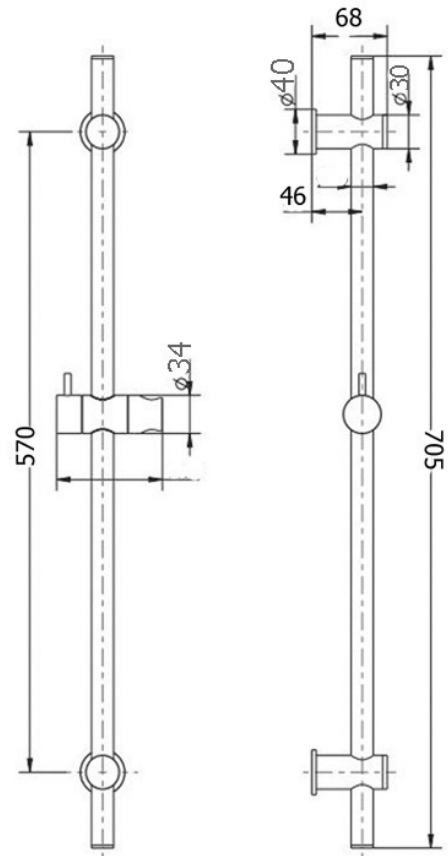

HANDSHOWERS CHROME

NO DRILL
INSTALLATION

BOURKE 1629682
3 SPRAY PATTERN
PUSH BUTTON HANDPIECE CONTROL
SQUARE SLIMLINE DESIGN RAIL 15D X 30W
1.5M DOUBLE HOOKED HOSE
WELS 4 STAR 7LPM

VECTOR 1622881
3 SPRAY PATTERN
PUSH BUTTON HANDPIECE CONTROL
SQUARE DESIGN
1.5M DOUBLE HOOKED HOSE
WELS 4 STAR 7LPM

COMBO SHOWERS CHROME

SANDO 1636850 CHROME
SQUARE TWIN SHOWERS
ABS HEADS / BRASS ARM
250MM X 250MM HEAD
3 FUNCTION PRESS BUTTON HANDPIECE
PUSH BUTTON DIVERTOR
BRASS SLIDER / PVC HOSE
WELS 3 STAR 8.5LPM

HANDSHOWERS CHROME

NEW

RETROFIT RAIL.
PILLARS CAN MOVE
DURING INSTALLATION, TO
COVER EXISTING FIXING
HOLES IN WALL

EVE 1646933
3 SPRAY PATTERN
SLIMLINE RETROFIT RAIL
ROUND DESIGN
BRASS ELBOW
1.5M DOUBLE HOOKED METAL HOSE

FIXING PILLARS CAN SLIDE ON
RAIL TO DESIRED FIXING POINT.
22MM RAIL DIA

CHROME

Extra Large Brass Dumper 250MM

FRESH 1630831 CHROME
2 IN 1 TWIN SHOWER
3 SPRAY PATTERN HANDPIECE
PUSH BUTTON HANDPIECE CONTROL

250MM ROUND BRASS DUMPER
CURVED ARM
WELS 3 STAR 9LPM

NR280705fCH