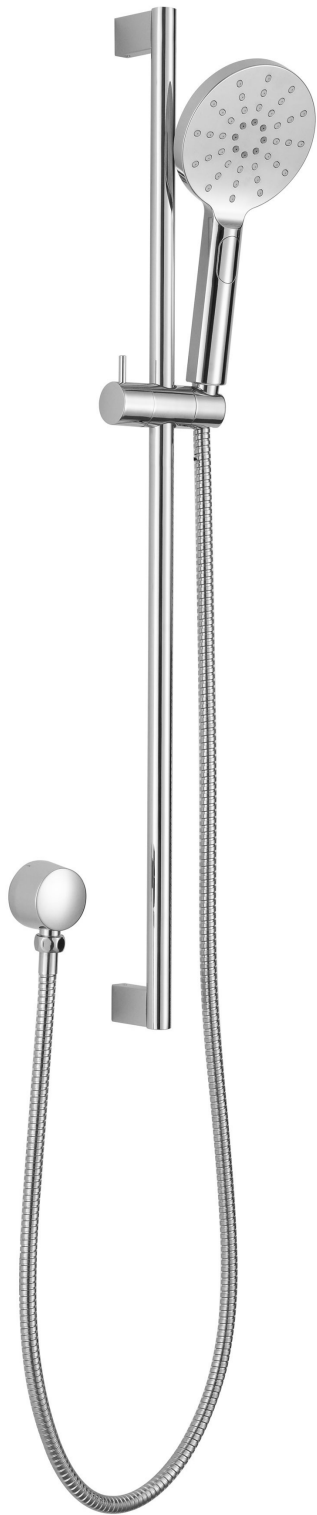

HANDSHOWERS CHROME

NO DRILL
INSTALLATION

DIXIE MK2 1623172
3 SPRAY PATTERN
SUPA SLIMLINE RAIL 20MM DIA
ROUND DESIGN
1.5M DOUBLE HOOKED HOSE
WELS 4 STAR 6.5LPM

NAPIER MK2 1622884
3 SPRAY PATTERN
ROUND DESIGN
CONCEALED ELBOW BRACKET
1.5M DOUBLE HOOKED HOSE
WELS 4 STAR 5.5LPM