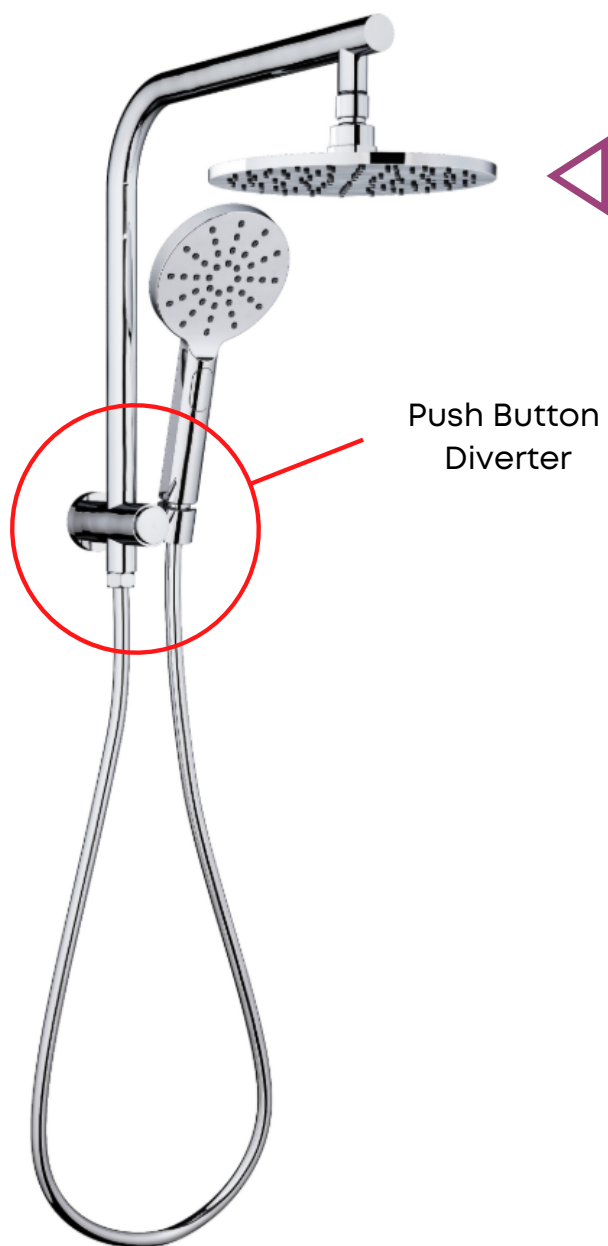

COMBO SHOWERS CHROME

SANDO 1636850 CHROME
SQUARE TWIN SHOWERS
ABS HEADS / BRASS ARM
250MM X 250MM HEAD
3 FUNCTION PRESS BUTTON HANDPIECE
PUSH BUTTON DIVERTOR
BRASS SLIDER / PVC HOSE
WELS 3 STAR 8.5LPM

HANDSHOWERS CHROME

NEW

RETROFIT RAIL.
PILLARS CAN MOVE
DURING INSTALLATION, TO
COVER EXISTING FIXING
HOLES IN WALL

EVE 1646933
3 SPRAY PATTERN
SLIMLINE RETROFIT RAIL
ROUND DESIGN
BRASS ELBOW
1.5M DOUBLE HOOKED METAL HOSE

FIXING PILLARS CAN SLIDE ON
RAIL TO DESIRED FIXING POINT.
22MM RAIL DIA

WELS 4 STAR 6LPM

HANDSHOWERS CHROME

NO DRILL
INSTALLATION

DIXIE MK2 1623172
3 SPRAY PATTERN
SUPA SLIMLINE RAIL 20MM DIA
ROUND DESIGN
1.5M DOUBLE HOOKED HOSE
WELS 4 STAR 6.5LPM

NAPIER MK2 1622884
3 SPRAY PATTERN
ROUND DESIGN
CONCEALED ELBOW BRACKET
1.5M DOUBLE HOOKED HOSE
WELS 4 STAR 5.5LPM

COMBO SHOWERS CHROME

REGAL 1636848 CHROME
ROUND TWIN SHOWERS
ABS HEADS / BRASS ARM
250MM HEAD
3 FUNCTION PRESS BUTTON HANDPIECE
PUSH BUTTON DIVERTOR
BRASS SLIDER / PVC HOSE
WELS 3 STAR 8.5LPM

COMBO SHOWERS