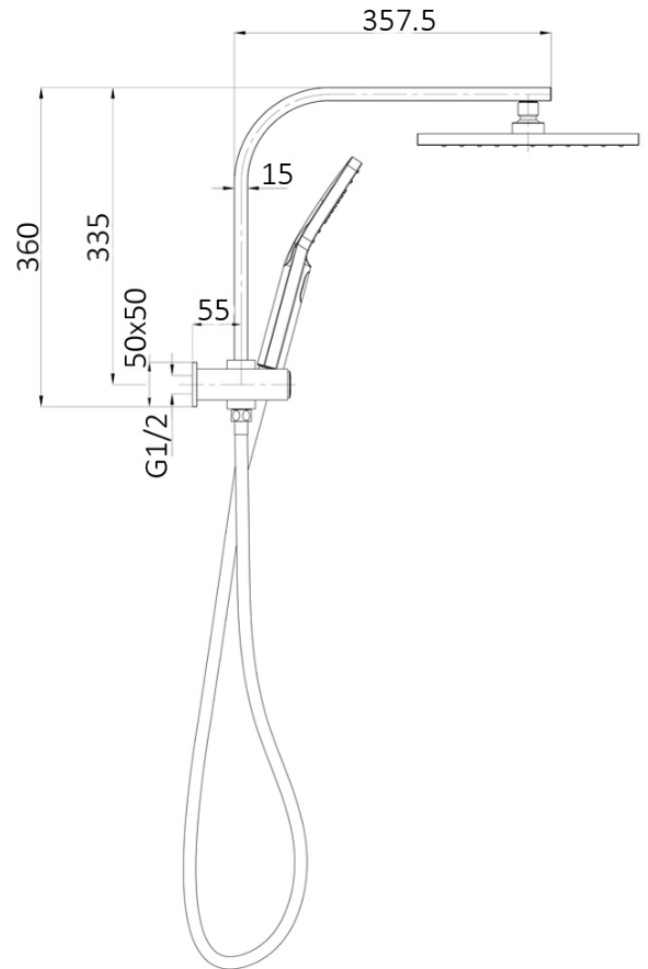

HANDSHOWERS CHROME

NO DRILL
INSTALLATION

BOURKE 1629682
3 SPRAY PATTERN
PUSH BUTTON HANDPIECE CONTROL
SQUARE SLIMLINE DESIGN RAIL 15D X 30W
1.5M DOUBLE HOOKED HOSE
WELS 4 STAR 7LPM

VECTOR 1622881
3 SPRAY PATTERN
PUSH BUTTON HANDPIECE CONTROL
SQUARE DESIGN
1.5M DOUBLE HOOKED HOSE
WELS 4 STAR 7LPM

COMBO SHOWERS CHROME

SANDO 1636850 CHROME
SQUARE TWIN SHOWERS
ABS HEADS / BRASS ARM
250MM X 250MM HEAD
3 FUNCTION PRESS BUTTON HANDPIECE
PUSH BUTTON DIVERTOR
BRASS SLIDER / PVC HOSE
WELS 3 STAR 8.5LPM

HANDSHOWERS CHROME

NEW

RETROFIT RAIL.
PILLARS CAN MOVE
DURING INSTALLATION, TO
COVER EXISTING FIXING
HOLES IN WALL

EVE 1646933
3 SPRAY PATTERN
SLIMLINE RETROFIT RAIL
ROUND DESIGN
BRASS ELBOW
1.5M DOUBLE HOOKED METAL HOSE

FIXING PILLARS CAN SLIDE ON
RAIL TO DESIRED FIXING POINT.
22MM RAIL DIA

CHROME

Extra Large Brass Dumper 250MM

FRESH 1630831 CHROME
2 IN 1 TWIN SHOWER
3 SPRAY PATTERN HANDPIECE
PUSH BUTTON HANDPIECE CONTROL

250MM ROUND BRASS DUMPER
CURVED ARM
WELS 3 STAR 9LPM

NR280705fCH