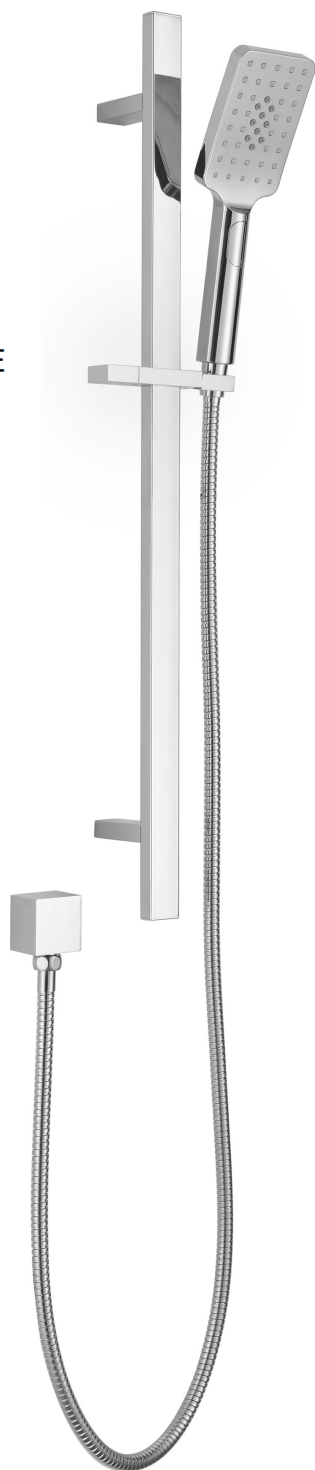

HANDSHOWERS CHROME

NO DRILL
INSTALLATION

BOURKE 1629682
3 SPRAY PATTERN
PUSH BUTTON HANDPIECE CONTROL
SQUARE SLIMLINE DESIGN RAIL 15D X 30W
1.5M DOUBLE HOOKED HOSE
WELS 4 STAR 7LPM

VECTOR 1622881
3 SPRAY PATTERN
PUSH BUTTON HANDPIECE CONTROL
SQUARE DESIGN
1.5M DOUBLE HOOKED HOSE
WELS 4 STAR 7LPM

COMBO SHOWERS CHROME

SANDO 1636850 CHROME
SQUARE TWIN SHOWERS
ABS HEADS / BRASS ARM
250MM X 250MM HEAD
3 FUNCTION PRESS BUTTON HANDPIECE
PUSH BUTTON DIVERTOR
BRASS SLIDER / PVC HOSE
WELS 3 STAR 8.5LPM

HANDSHOWERS CHROME

NEW

RETROFIT RAIL.
PILLARS CAN MOVE
DURING INSTALLATION, TO
COVER EXISTING FIXING
HOLES IN WALL

EVE 1646933
3 SPRAY PATTERN
SLIMLINE RETROFIT RAIL
ROUND DESIGN
BRASS ELBOW
1.5M DOUBLE HOOKED METAL HOSE

FIXING PILLARS CAN SLIDE ON
RAIL TO DESIRED FIXING POINT.
22MM RAIL DIA

COMBO SHOWERS CHROME

REGAL 1636848 CHROME
ROUND TWIN SHOWERS
ABS HEADS / BRASS ARM
250MM HEAD
3 FUNCTION PRESS BUTTON HANDPIECE
PUSH BUTTON DIVERTOR
BRASS SLIDER / PVC HOSE
WELS 3 STAR 8.5LPM

COMBO SHOWERS