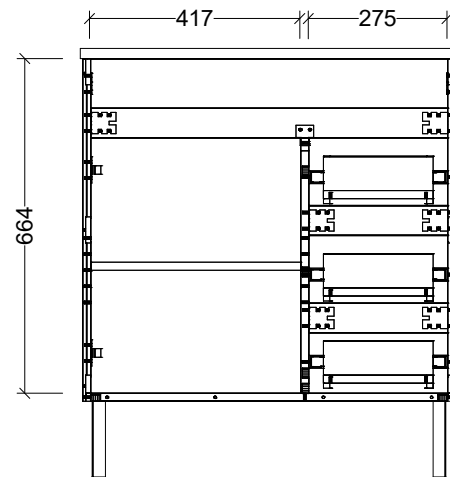

LH and RH Drawer Options Available

T Timberline

CABINET DETAILS

Range	Bargo 750
Description	Single Bowl On Legs
Cabinet SKU	BAR-VCO-750-C-X-L

TOP DETAILS

Available Tops:	Alpha Ceramic
	Regal Mineral
	Haven Matt Dolomite
	Quest Gloss Dolomite
	Classic Mineral
	SilkSurface
	Stone