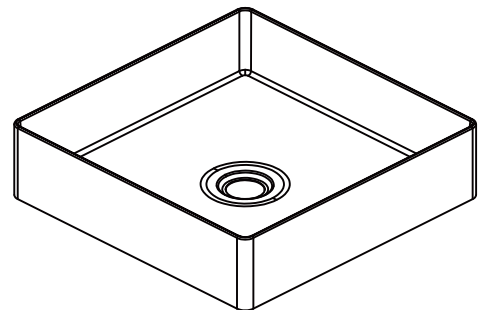

## 400MM SQUARE STAINLESS STEEL BASIN

### SPECIFICATION

PRODUCT CODE	B401S
MATERIAL	304 stainless steel
SIZE	400*400*100mm
WARRANTY	10 years warranty