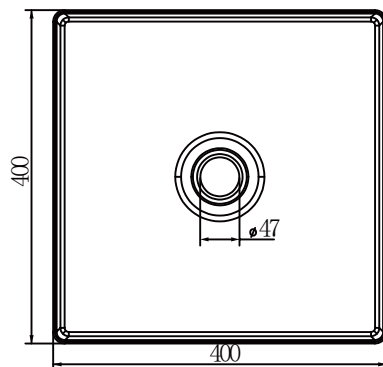

## 400MM SQUARE STAINLESS STEEL BASIN

### SPECIFICATION

PRODUCT CODE	B401S
MATERIAL	304 stainless steel
SIZE	400*400*100mm
WARRANTY	10 years warranty