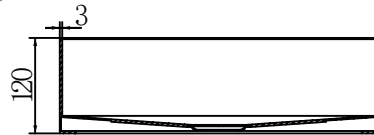

400MM ROUND STAINLESS STEEL BASIN

SPECIFICATION

PRODUCT CODE	B401R
MATERIAL	304 stainless steel
SIZE	400*400*120mm
WARRANTY	10 years warranty

AVAILABLE FINISH

	GRAPHITE NRB401rGR		BRUSHED NICKEL NRB401rBN
	BRUSHED BRONZE NRB401rBZ		BRUSHED GOLD NRB401rBG