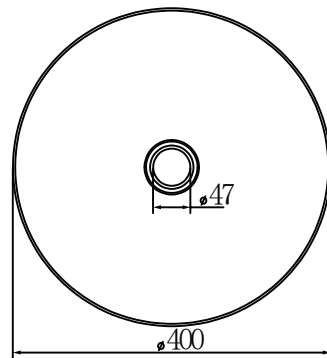

400MM ROUND STAINLESS STEEL BASIN

SPECIFICATION

PRODUCT CODE	B401R
MATERIAL	304 stainless steel
SIZE	400*400*120mm
WARRANTY	10 years warranty

AVAILABLE FINISH

	GRAPHITE NRB401rGR		BRUSHED NICKEL NRB401rBN
	BRUSHED BRONZE NRB401rBZ		BRUSHED GOLD NRB401rBG