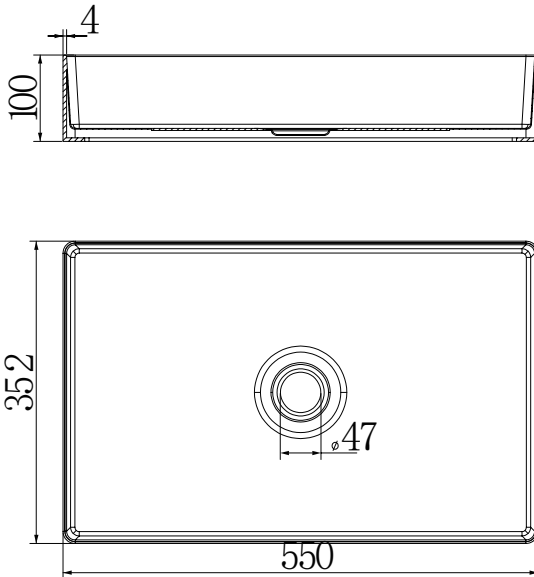

## RECTANGLE STAINLESS STEEL BASIN

### SPECIFICATION

PRODUCT CODE	B3555
MATERIAL	304 stainless steel
SIZE	550*352*100mm
WARRANTY	10 years warranty