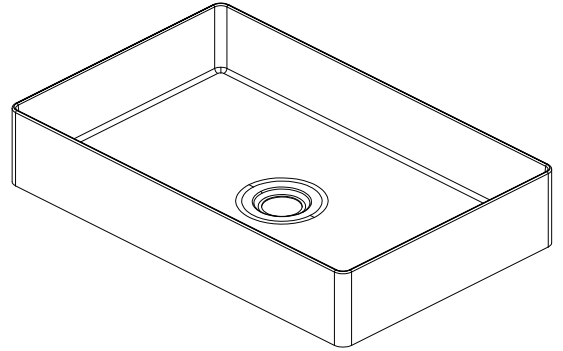

## RECTANGLE STAINLESS STEEL BASIN

### SPECIFICATION

PRODUCT CODE	B3555
MATERIAL	304 stainless steel
SIZE	550*352*100mm
WARRANTY	10 years warranty