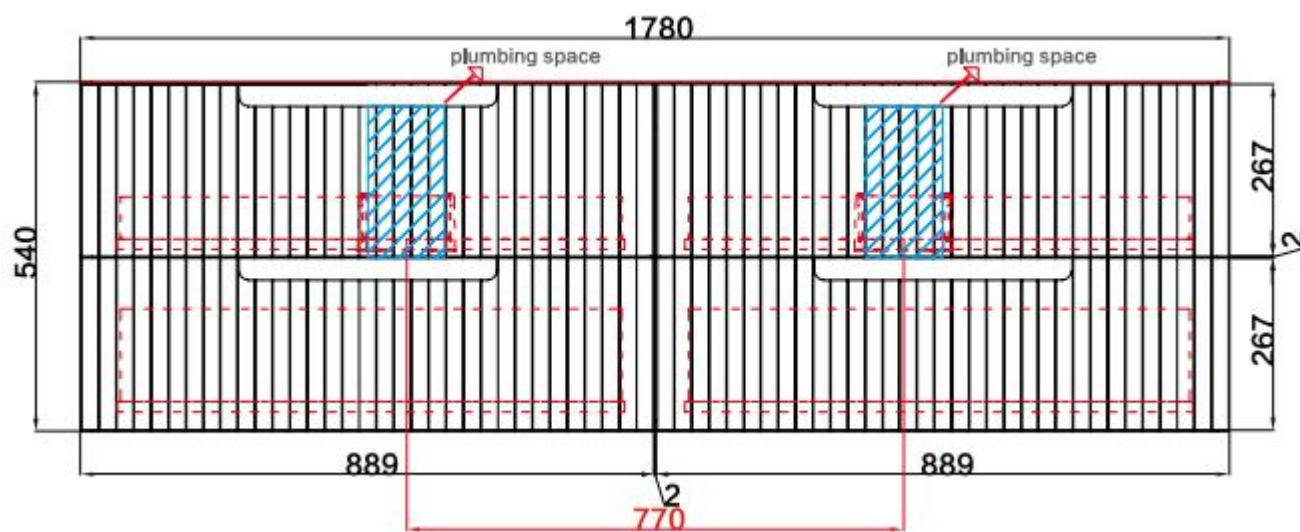

### Features:

- All-drawers model Thermo laminated wave-groove(front) wood-grain front finish
- Hettich InnoTech Aтира premium runners
- Drawer Organiser included
- L-rail designed finger pull
- Premium graphite interior