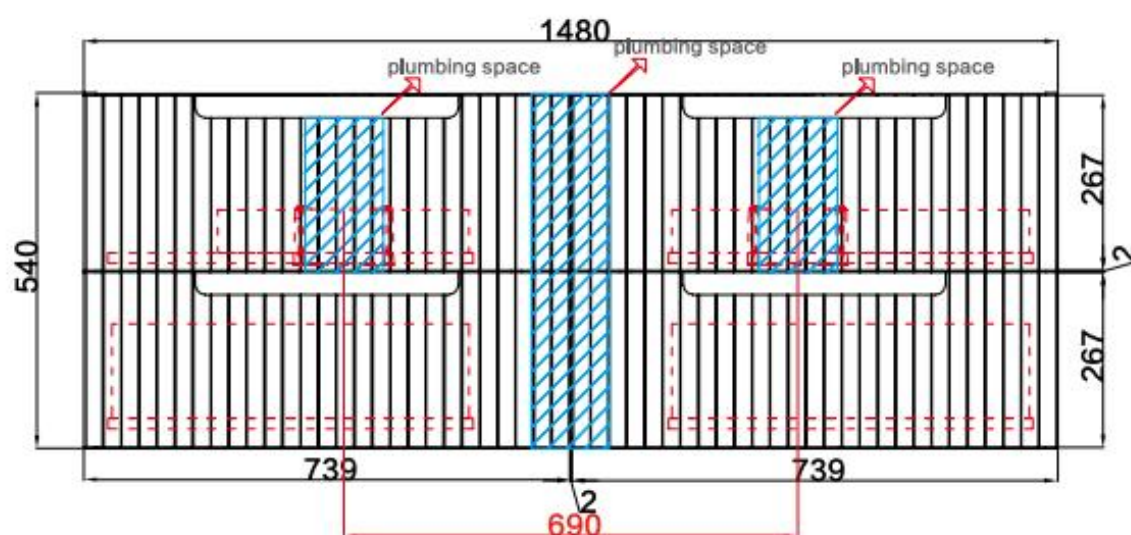

Diamond Collection

TUSCANA WALL HUNG

Code: CAWH42-1500

Features:

- All-drawers model Thermo laminated wave-groove(front) wood-grain front finish
- Hettich InnoTech Aтира premium runners
- Drawer Organiser included
- L-rail designed finger pull
- Premium graphite interior