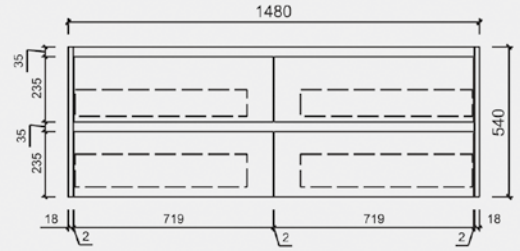

LEONA WALL HUNG

CAWH15-600

CAWH15-1500S

CAWH15-750

CAWH15-1500D

CAWH15-900

CAWH15-1800D

CAWH15-1200

End view

All sizes are artist impression only.

Alex Group Aus Pty Ltd reserves the right to change specifications or delete models from our ranges without prior notification.