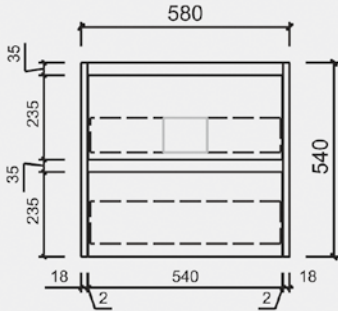

LEONA WALL HUNG

CAWH15-600

CAWH15-1500S

CAWH15-750

CAWH15-1500D

CAWH15-900

CAWH15-1800D

CAWH15-1200

End view

All sizes are artist impression only.

Alex Group Aus Pty Ltd reserves the right to change specifications or delete models from our ranges without prior notification.