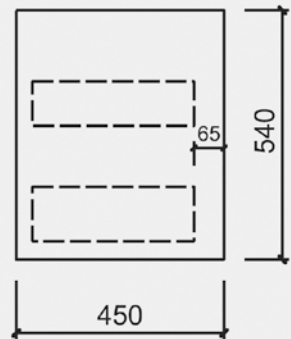

LEONA WALL HUNG

CAWH15-600

CAWH15-1500S

CAWH15-750

CAWH15-1500D

CAWH15-900

CAWH15-1800D

CAWH15-1200

End view

All sizes are artist impression only.

Alex Group Aus Pty Ltd reserves the right to change specifications or delete models from our ranges without prior notification.