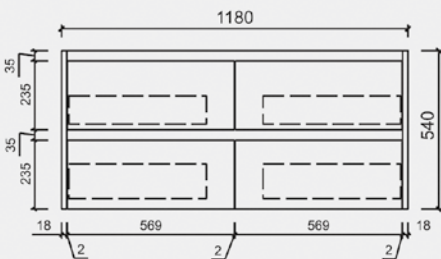

LEONA WALL HUNG

CAWH15-600

CAWH15-1500S

CAWH15-750

CAWH15-1500D

CAWH15-900

CAWH15-1800D

CAWH15-1200

End view

All sizes are artist impression only.

Alex Group Aus Pty Ltd reserves the right to change specifications or delete models from our ranges without prior notification.