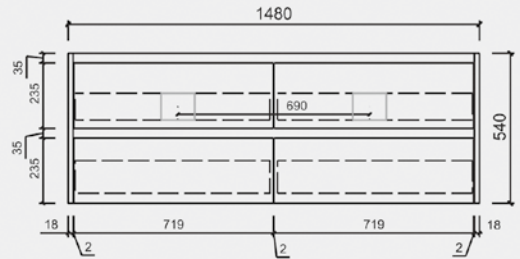

LEONA WALL HUNG

CAWH15-600

CAWH15-1500S

CAWH15-750

CAWH15-1500D

CAWH15-900

CAWH15-1800D

CAWH15-1200

End view

All sizes are artist impression only.

Alex Group Aus Pty Ltd reserves the right to change specifications or delete models from our ranges without prior notification.