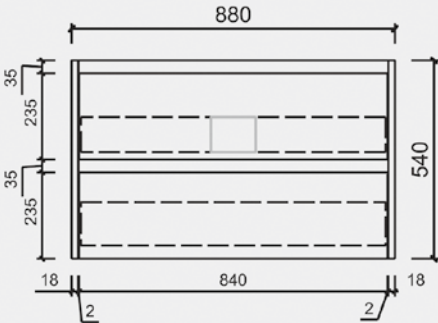

LEONA WALL HUNG

CAWH15-600

CAWH15-1500S

CAWH15-750

CAWH15-1500D

CAWH15-900

CAWH15-1800D

CAWH15-1200

End view

All sizes are artist impression only.

Alex Group Aus Pty Ltd reserves the right to change specifications or delete models from our ranges without prior notification.