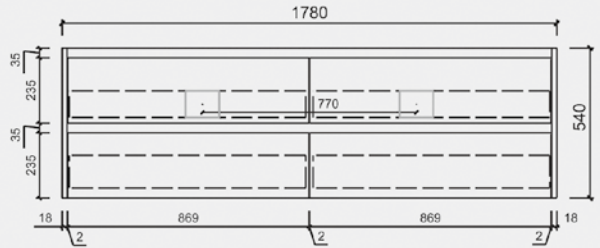

LEONA WALL HUNG

CAWH15-600

CAWH15-1500S

CAWH15-750

CAWH15-1500D

CAWH15-900

CAWH15-1800D

CAWH15-1200

End view

All sizes are artist impression only.

Alex Group Aus Pty Ltd reserves the right to change specifications or delete models from our ranges without prior notification.