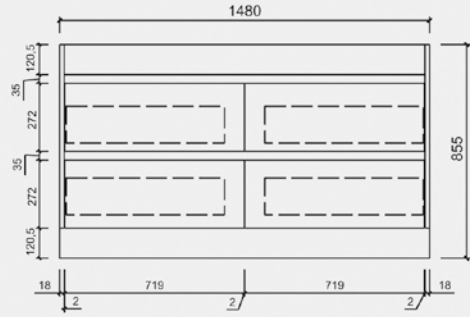

LEONA

CA15-600

CA15-1500S

CA15-750

CA15-1500D

CA15-900

CA15-1800D

CA15-1200

End view

All sizes are artist impression only.

Alex Group Aus Pty Ltd reserves the right to change specifications or delete models from our ranges without prior notification.