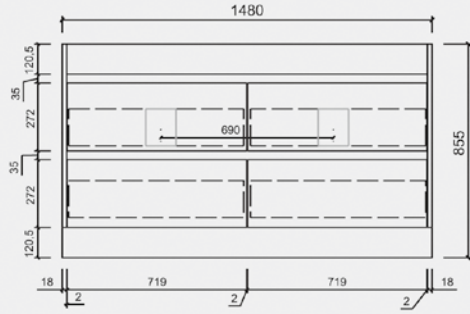

LEONA

CA15-600

CA15-1500S

CA15-750

CA15-1500D

CA15-900

CA15-1800D

CA15-1200

End view

All sizes are artist impression only.

Alex Group Aus Pty Ltd reserves the right to change specifications or delete models from our ranges without prior notification.