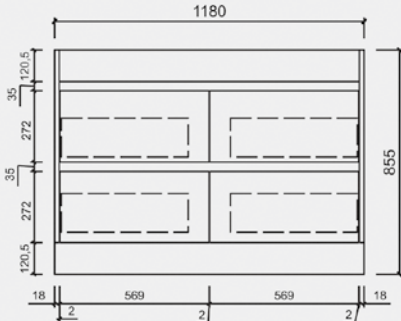

LEONA

CA15-600

CA15-1500S

CA15-750

CA15-1500D

CA15-900

CA15-1800D

CA15-1200

End view

All sizes are artist impression only.

Alex Group Aus Pty Ltd reserves the right to change specifications or delete models from our ranges without prior notification.