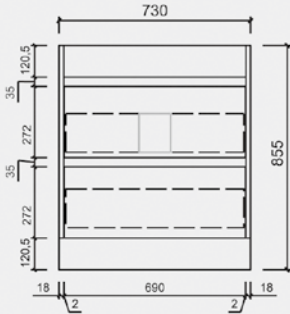

LEONA

CA15-600

CA15-1500S

CA15-750

CA15-1500D

CA15-900

CA15-1800D

CA15-1200

End view

All sizes are artist impression only.

Alex Group Aus Pty Ltd reserves the right to change specifications or delete models from our ranges without prior notification.