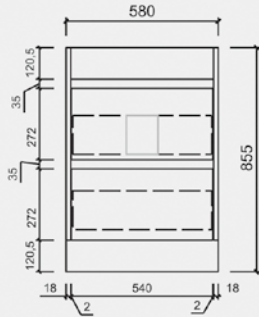

LEONA

CA15-600

CA15-1500S

CA15-750

CA15-1500D

CA15-900

CA15-1800D

CA15-1200

End view

All sizes are artist impression only.

Alex Group Aus Pty Ltd reserves the right to change specifications or delete models from our ranges without prior notification.