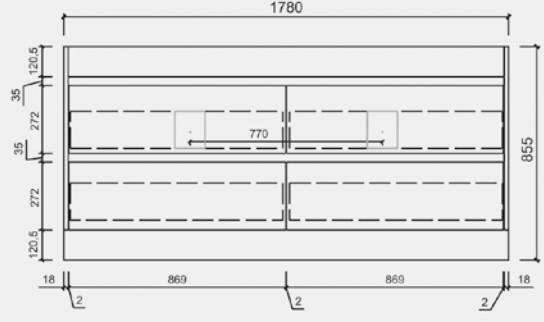

LEONA

CA15-600

CA15-1500S

CA15-750

CA15-1500D

CA15-900

CA15-1800D

CA15-1200

End view

All sizes are artist impression only.

Alex Group Aus Pty Ltd reserves the right to change specifications or delete models from our ranges without prior notification.