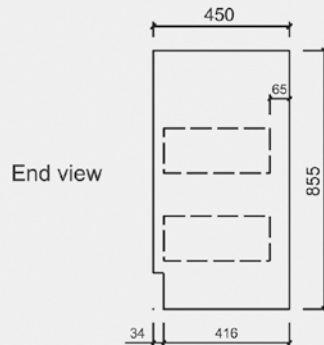

LEONA

CA15-600

CA15-1500S

CA15-750

CA15-1500D

CA15-900

CA15-1800D

CA15-1200

End view

All sizes are artist impression only.

Alex Group Aus Pty Ltd reserves the right to change specifications or delete models from our ranges without prior notification.