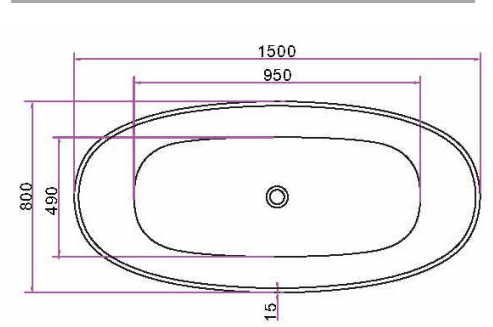

NEW!

ATLANTIX

SUPER THIN EDGE

LENGTH 1500mm
WIDTH 800mm
HEIGHT 610mm
DEPTH 470mm
TRAP CLEARANCE 130MM

CODE : 1646949

LENGTH 1700mm
WIDTH 800mm
HEIGHT 610mm
DEPTH 470mm
TRAP CLEARANCE 130MM

CODE : 1646950

- SUPER THIN EDGE 15MM
- SANITARY GRADE ACRYLIC
- HIGH GLOSS WHITE FINISH
- MODERN DESIGN
- STEEL FRAME & ADJUSTABLE FEET FOR EASY INSTALLATION
- CENTRE WASTE FOR GREATER COMFORT WHILE SITTING
- CODE : 1500mm 1646949
- CODE : 1700mm 1646950