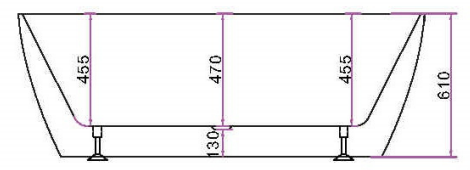

NEW!

ATLANTIX

SUPER THIN EDGE

LENGTH 1500mm
WIDTH 800mm
HEIGHT 610mm
DEPTH 470mm
TRAP CLEARANCE 130MM

CODE : 1646949

LENGTH 1700mm
WIDTH 800mm
HEIGHT 610mm
DEPTH 470mm
TRAP CLEARANCE 130MM

CODE : 1646950

- SUPER THIN EDGE 15MM
- SANITARY GRADE ACRYLIC
- HIGH GLOSS WHITE FINISH
- MODERN DESIGN
- STEEL FRAME & ADJUSTABLE FEET FOR EASY INSTALLATION
- CENTRE WASTE FOR GREATER COMFORT WHILE SITTING
- CODE : 1500mm 1646949
- CODE : 1700mm 1646950