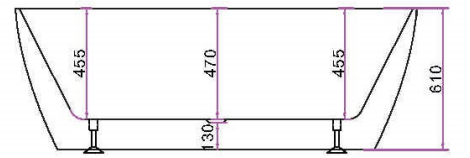

NEW!

ATLANTIX

SUPER THIN EDGE

LENGTH 1500mm
WIDTH 800mm
HEIGHT 610mm
DEPTH 470mm
TRAP CLEARANCE 130MM

CODE : 1646949

LENGTH 1700mm
WIDTH 800mm
HEIGHT 610mm
DEPTH 470mm
TRAP CLEARANCE 130MM

CODE : 1646950

- SUPER THIN EDGE 15MM
- SANITARY GRADE ACRYLIC
- HIGH GLOSS WHITE FINISH
- MODERN DESIGN
- STEEL FRAME & ADJUSTABLE FEET FOR EASY INSTALLATION
- CENTRE WASTE FOR GREATER COMFORT WHILE SITTING
- CODE : 1500mm 1646949
- CODE : 1700mm 1646950