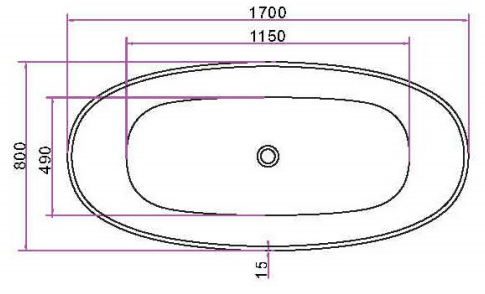

NEW!

ATLANTIX

SUPER THIN EDGE

LENGTH 1500mm
WIDTH 800mm
HEIGHT 610mm
DEPTH 470mm
TRAP CLEARANCE 130MM

CODE : 1646949

LENGTH 1700mm
WIDTH 800mm
HEIGHT 610mm
DEPTH 470mm
TRAP CLEARANCE 130MM

CODE : 1646950

- SUPER THIN EDGE 15MM
- SANITARY GRADE ACRYLIC
- HIGH GLOSS WHITE FINISH
- MODERN DESIGN
- STEEL FRAME & ADJUSTABLE FEET FOR EASY INSTALLATION
- CENTRE WASTE FOR GREATER COMFORT WHILE SITTING
- CODE : 1500mm 1646949
- CODE : 1700mm 1646950