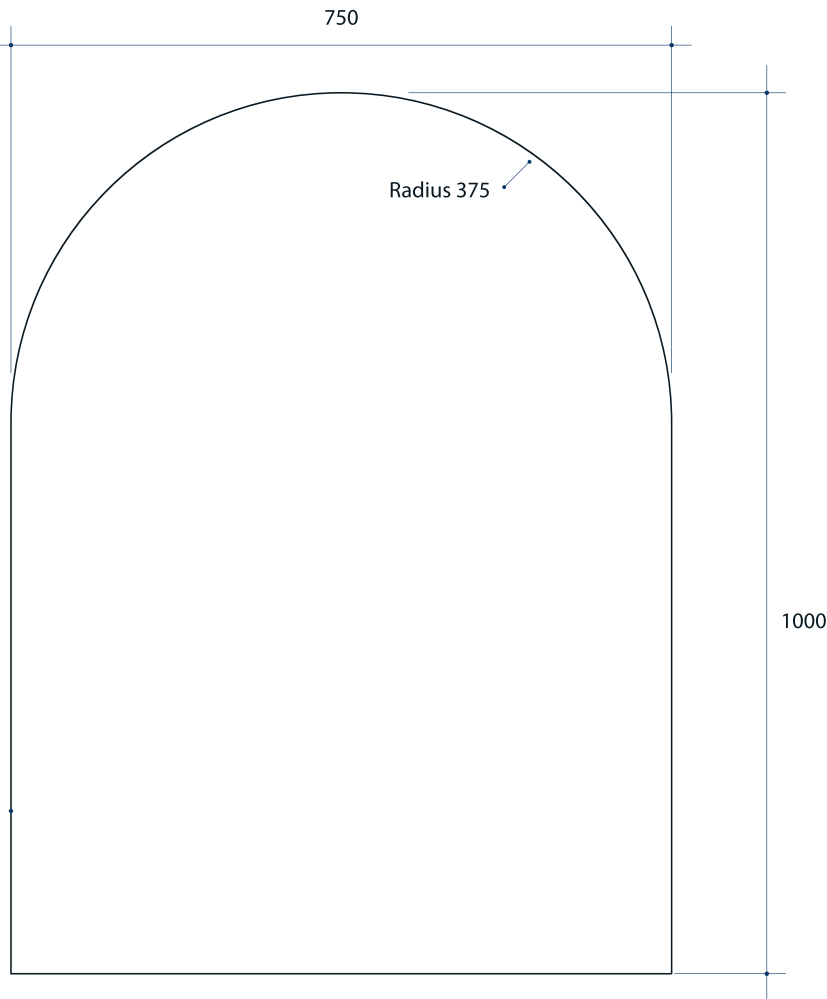

Ablaze Church Shape Mirror

Note: All dimensions are in millimetres (mm)

Stock Code	Size (mm)	Shape	Edge
AC7510GTD	750 x 1000 x 5	Church	Polished Pencil Edge

Please note: Mirrors will need to be installed in accordance with the Installation Guide. Ablaze does not take responsibility for incorrect installation of these mirrors.

Thermomirror Mirror Demister

Ultra-thin Demister Pad for use on Bathroom Mirrors

Note: All dimensions are in millimetres (mm)

Stock Code	Size (mm)	Heat Output (W)	Voltage - Frequency
TM4170	410 x 700	60	220 - 240V 50Hz

Thermomirror demisters must be installed by a qualified electrician.
The demister cannot be cut, pierced or modified in anyway.

Ablaze Church Shape Mirror

Note: All dimensions are in millimetres (mm)

Stock Code	Size (mm)	Shape	Edge
AC7510HND	750 x 1000 x 11	Church	Polished Pencil Edge