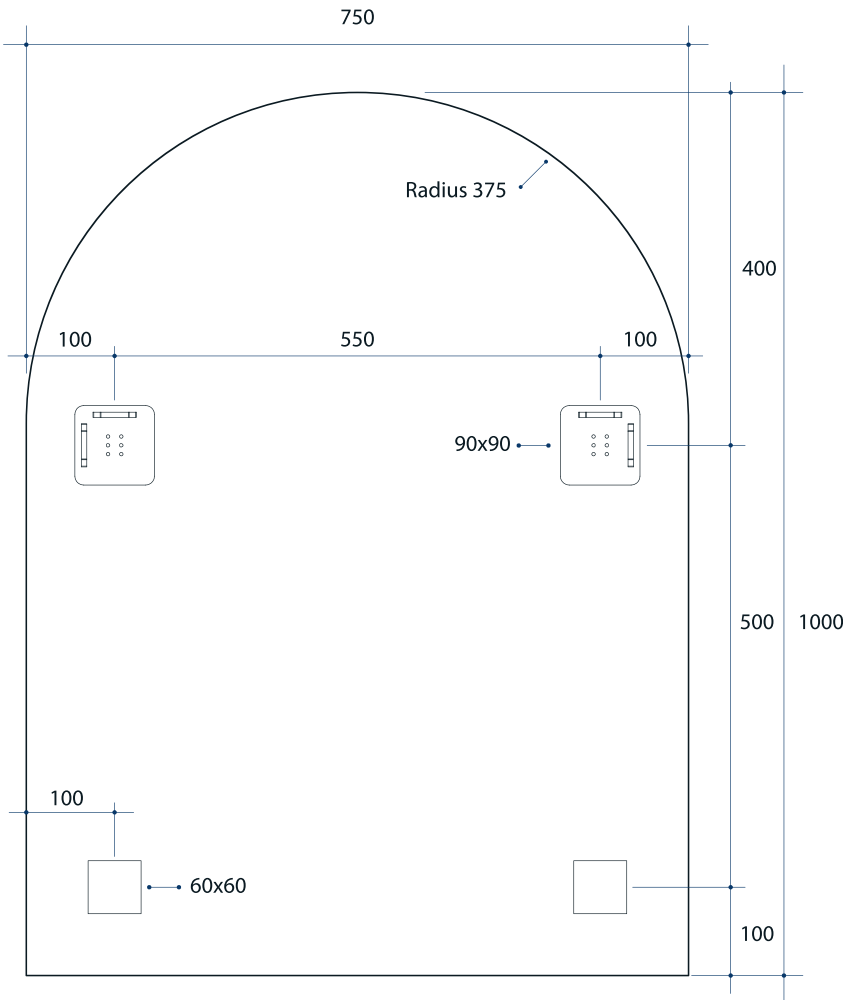

Ablaze Church Shape Mirror

Note: All dimensions are in millimetres (mm)

Stock Code	Size (mm)	Shape	Edge
AC7510GTD	750 x 1000 x 5	Church	Polished Pencil Edge

Please note: Mirrors will need to be installed in accordance with the Installation Guide. Ablaze does not take responsibility for incorrect installation of these mirrors.

Thermomirror Mirror Demister

Ultra-thin Demister Pad for use on Bathroom Mirrors

Note: All dimensions are in millimetres (mm)

Stock Code	Size (mm)	Heat Output (W)	Voltage - Frequency
TM4170	410 x 700	60	220 - 240V 50Hz

Thermomirror demisters must be installed by a qualified electrician.
The demister cannot be cut, pierced or modified in anyway.

Ablaze Church Shape Mirror

Note: All dimensions are in millimetres (mm)

Stock Code	Size (mm)	Shape	Edge
AC7510HND	750 x 1000 x 11	Church	Polished Pencil Edge

Thermomirror Mirror Demister

Ultra-thin Demister Pad for use on Bathroom Mirrors

Stock Code	Size (mm)	Heat Output (W)	Voltage - Frequency
TM4170	410 x 700	60	220 - 240V 50Hz

Thermomirror demisters must be installed by a qualified electrician.
The demister cannot be cut, pierced or modified in anyway.