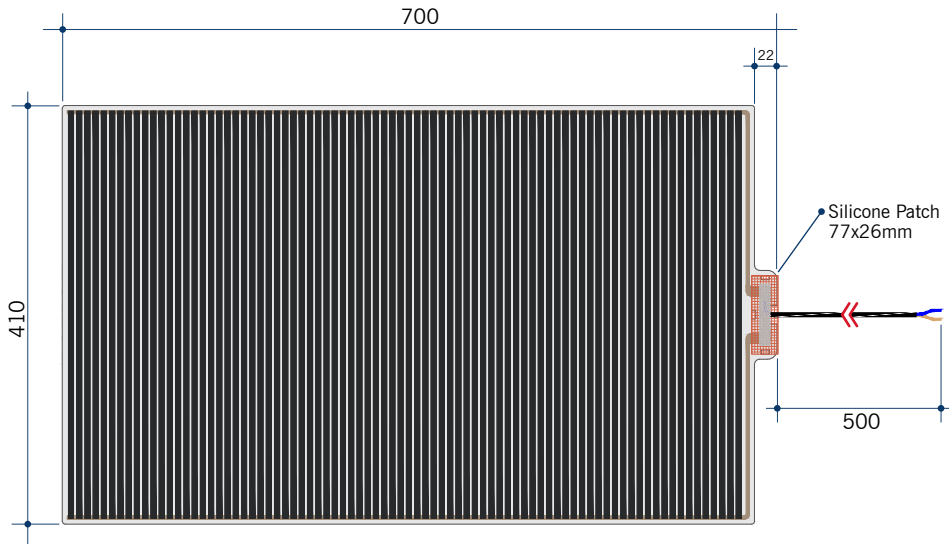

Thermomirror Mirror Demister

Ultra-thin Demister Pad for use on Bathroom Mirrors

Stock Code	Size (mm)	Heat Output (W)	Voltage - Frequency
TM4170	410 x 700	60	220 - 240V 50Hz

Thermomirror demisters must be installed by a qualified electrician.
The demister cannot be cut, pierced or modified in anyway.