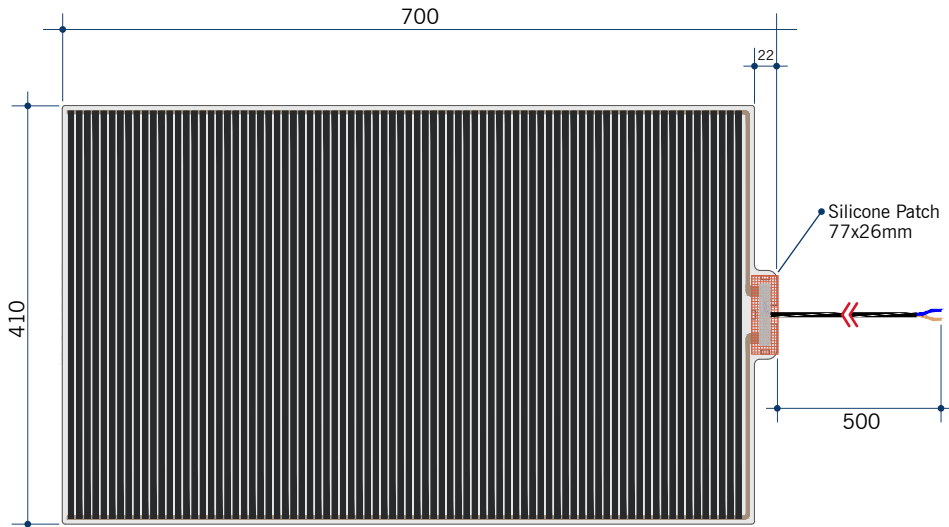

Ablaze Church Shape Mirror

Note: All dimensions are in millimetres (mm)

Stock Code	Size (mm)	Shape	Edge
AC7510GTD	750 x 1000 x 5	Church	Polished Pencil Edge

Please note: Mirrors will need to be installed in accordance with the Installation Guide. Ablaze does not take responsibility for incorrect installation of these mirrors.

Thermomirror Mirror Demister

Ultra-thin Demister Pad for use on Bathroom Mirrors

Note: All dimensions are in millimetres (mm)

Stock Code	Size (mm)	Heat Output (W)	Voltage - Frequency
TM4170	410 x 700	60	220 - 240V 50Hz

Thermomirror demisters must be installed by a qualified electrician.
The demister cannot be cut, pierced or modified in anyway.

Ablaze Church Shape Mirror

Note: All dimensions are in millimetres (mm)

Stock Code	Size (mm)	Shape	Edge
AC7510HND	750 x 1000 x 11	Church	Polished Pencil Edge

Thermomirror Mirror Demister

Ultra-thin Demister Pad for use on Bathroom Mirrors

Stock Code	Size (mm)	Heat Output (W)	Voltage - Frequency
TM4170	410 x 700	60	220 - 240V 50Hz

Thermomirror demisters must be installed by a qualified electrician.
The demister cannot be cut, pierced or modified in anyway.