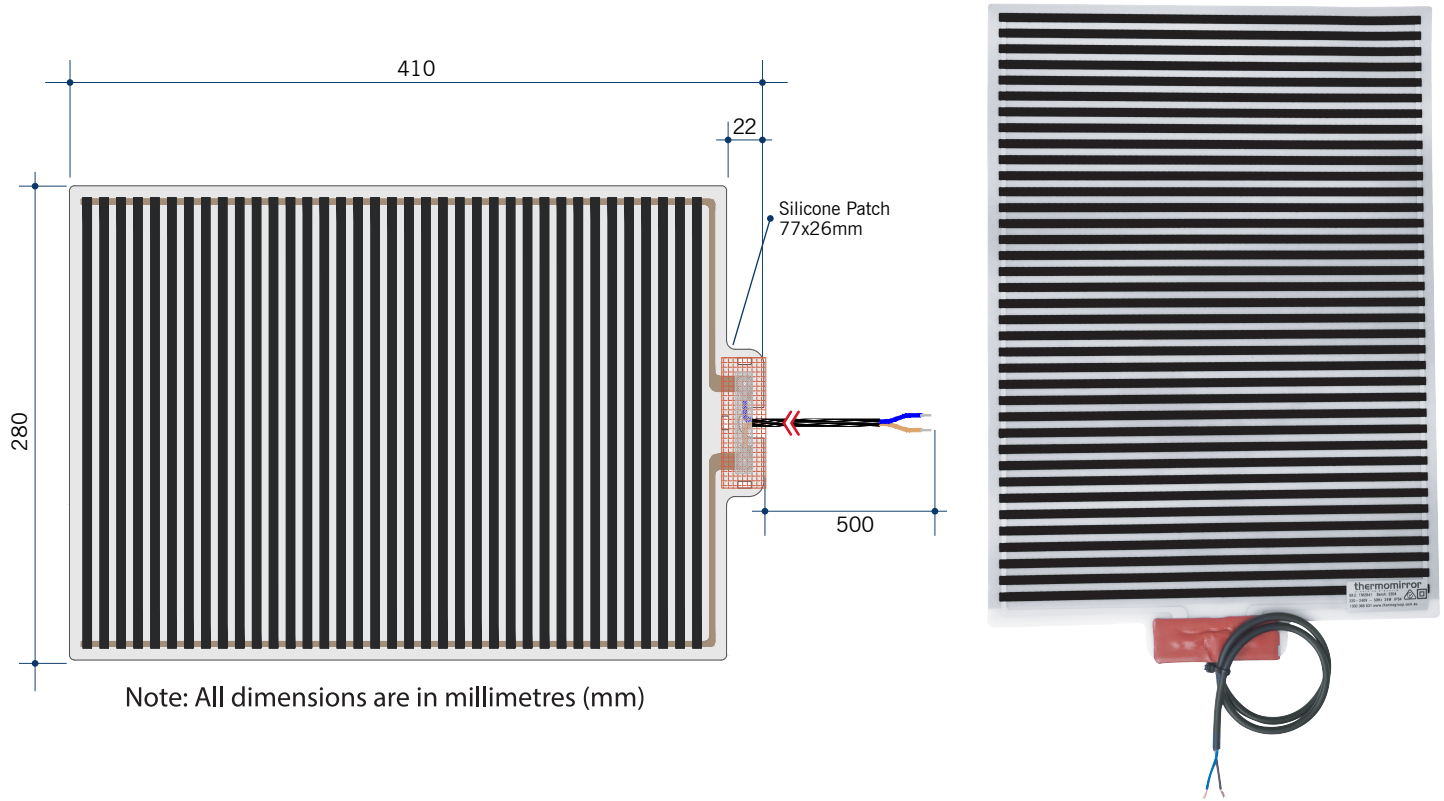

Thermomirror Mirror Demister

Ultra-thin Demister Pad for use on Bathroom Mirrors

Stock Code	Size (mm)	Heat Output (W)	Voltage - Frequency
TM2841	280 x 410	24	220 - 240V 50Hz

Thermomirror demisters must be installed by a qualified electrician.
The demister cannot be cut, pierced or modified in anyway.