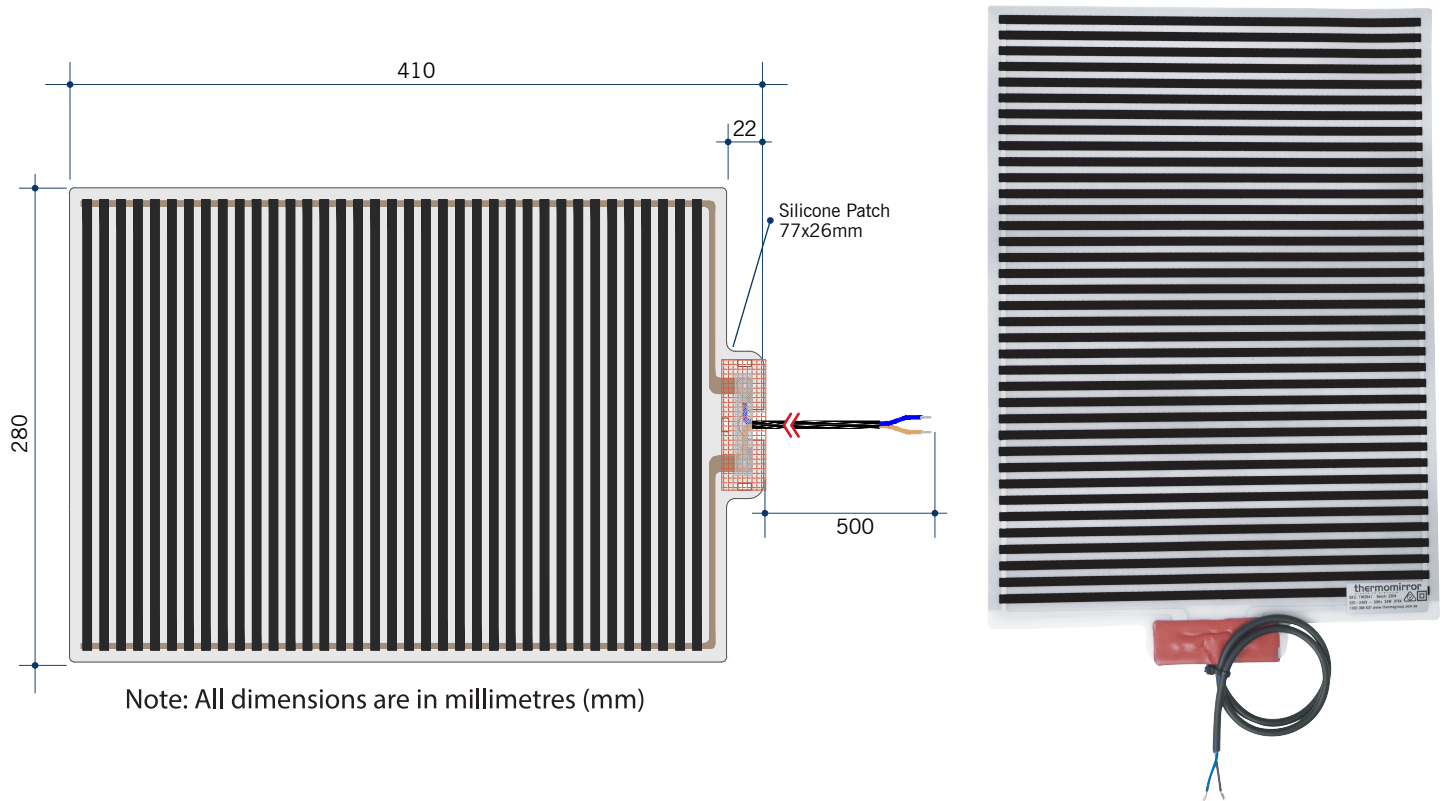

# Aspen Church Shape Mirror

Note: All dimensions are in millimetres (mm)

Stock Code	Size (mm)	Shape	Edge
AC5080GTD	500 x 800 x 5	Church	Polished Pencil Edge

**Please note:** Mirrors will need to be installed in accordance with the Installation Guide. Ablaze does not take responsibility for incorrect installation of these mirrors.

## Ultra-thin Demister Pad for use on Bathroom Mirrors

Stock Code	Size (mm)	Heat Output (W)	Voltage - Frequency
TM2841	280 x 410	24	220 - 240V 50Hz

Thermomirror demisters must be installed by a qualified electrician.  
The demister cannot be cut, pierced or modified in anyway.

# Aspen Church Shape Mirror

Note: All dimensions are in millimetres (mm)

Stock Code	Size (mm)	Shape	Edge
AC5080HND	500 x 800 x 11	Church	Polished Pencil Edge

**Please note:** Bracket location may vary +/- 5mm. do not pre-drill holes for mounts before confirming exact locations on your mirror. Do not use or measure from drawings.