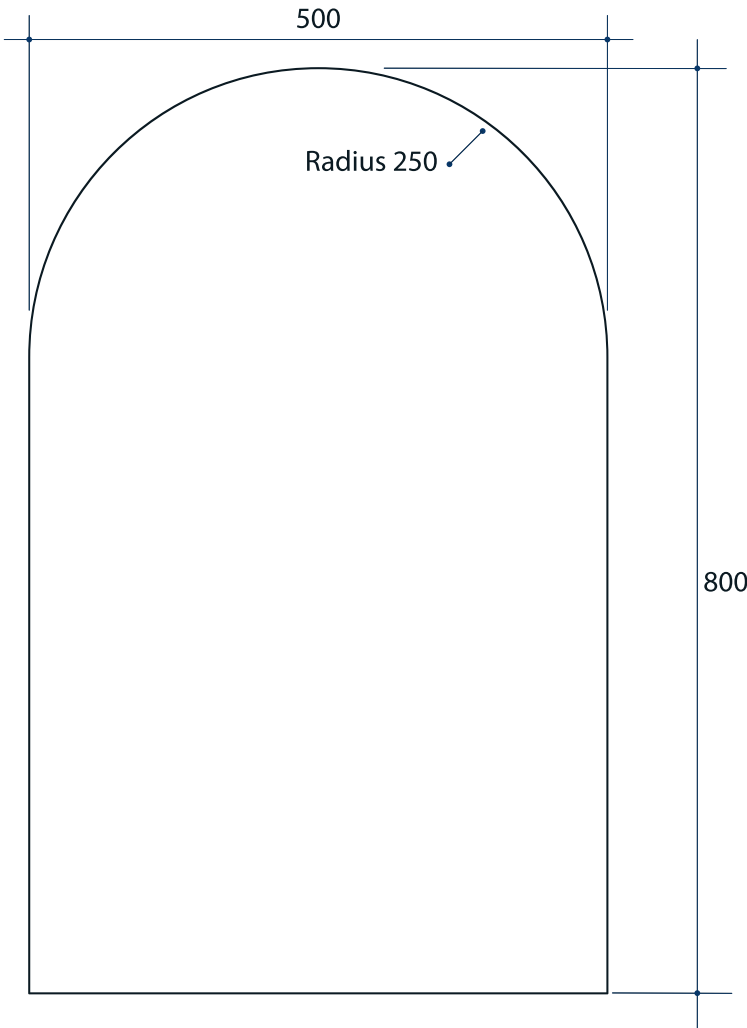

# Aspen Church Shape Mirror

Note: All dimensions are in millimetres (mm)

Stock Code	Size (mm)	Shape	Edge
AC5080GTD	500 x 800 x 5	Church	Polished Pencil Edge

**Please note:** Mirrors will need to be installed in accordance with the Installation Guide. Ablaze does not take responsibility for incorrect installation of these mirrors.

# Thermomirror Mirror Demister

## Ultra-thin Demister Pad for use on Bathroom Mirrors

Stock Code	Size (mm)	Heat Output (W)	Voltage - Frequency
TM2841	280 x 410	24	220 - 240V 50Hz

Thermomirror demisters must be installed by a qualified electrician.  
The demister cannot be cut, pierced or modified in anyway.

# Aspen Church Shape Mirror

Note: All dimensions are in millimetres (mm)

Stock Code	Size (mm)	Shape	Edge
AC5080HND	500 x 800 x 11	Church	Polished Pencil Edge

**Please note:** Bracket location may vary +/- 5mm. do not pre-drill holes for mounts before confirming exact locations on your mirror. Do not use or measure from drawings.