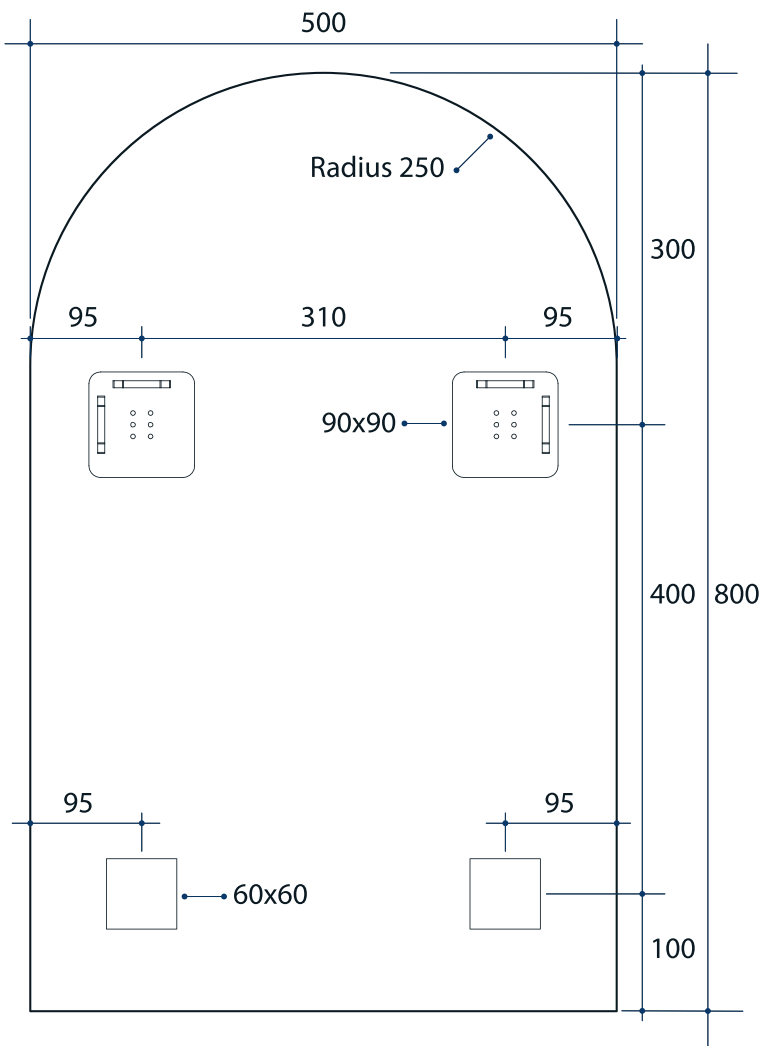

# Aspen Church Shape Mirror

Note: All dimensions are in millimetres (mm)

Stock Code	Size (mm)	Shape	Edge
AC5080GTD	500 x 800 x 5	Church	Polished Pencil Edge

**Please note:** Mirrors will need to be installed in accordance with the Installation Guide. Ablaze does not take responsibility for incorrect installation of these mirrors.

## Ultra-thin Demister Pad for use on Bathroom Mirrors

Stock Code	Size (mm)	Heat Output (W)	Voltage - Frequency
TM2841	280 x 410	24	220 - 240V 50Hz

Thermomirror demisters must be installed by a qualified electrician.  
The demister cannot be cut, pierced or modified in anyway.

# Aspen Church Shape Mirror

Note: All dimensions are in millimetres (mm)

Stock Code	Size (mm)	Shape	Edge
AC5080HND	500 x 800 x 11	Church	Polished Pencil Edge

**Please note:** Bracket location may vary +/- 5mm. do not pre-drill holes for mounts before confirming exact locations on your mirror. Do not use or measure from drawings.