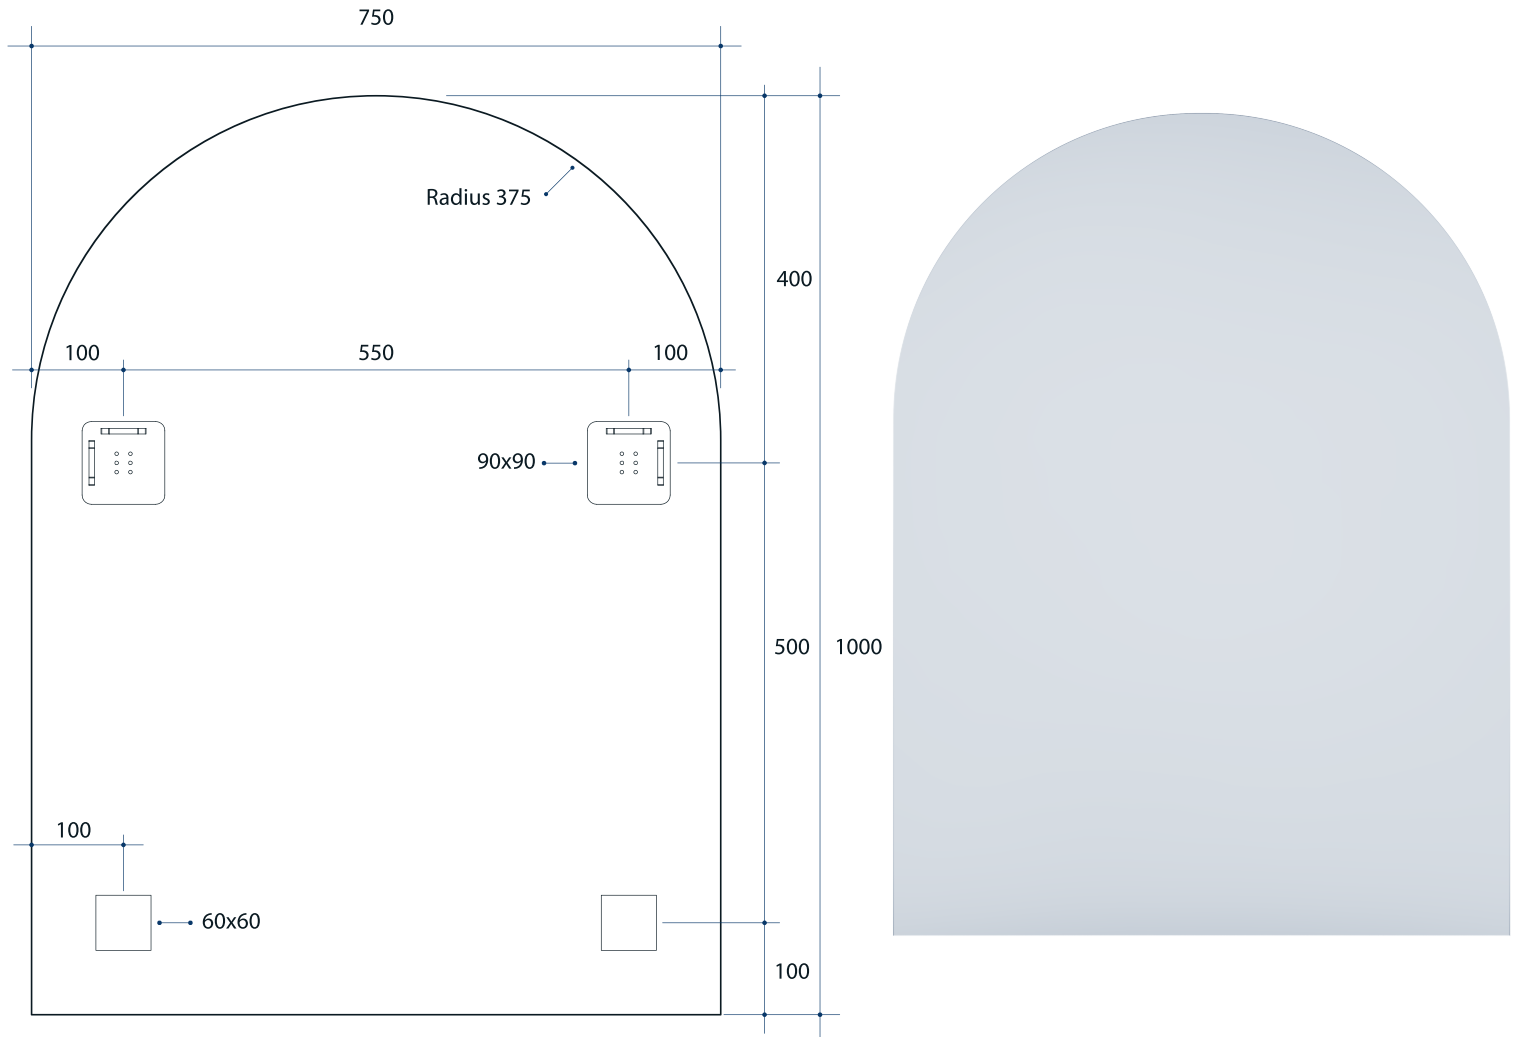

# Ablaze Church Shape Mirror

Note: All dimensions are in millimetres (mm)

Stock Code	Size (mm) W x H x D	Shape	Edge
AC7510GT	750 W x 1000 H	Church	Polished Pencil Edge

**Please note:** Mirrors will need to be installed in accordance with the Installation Guide. Ablaze does not take responsibility for incorrect installation of these mirrors.

# Ablaze Church Shape Mirror

Note: All dimensions are in millimetres (mm)

Stock Code	Size (mm) W x H x D	Shape	Edge
AC7510HN	750 W x 1000 H	Church	Polished Pencil Edge

**Please note:** Bracket location may vary +/- 5mm. do not pre-drill holes for mounts before confirming exact locations on your mirror. Do not use or measure from drawings.