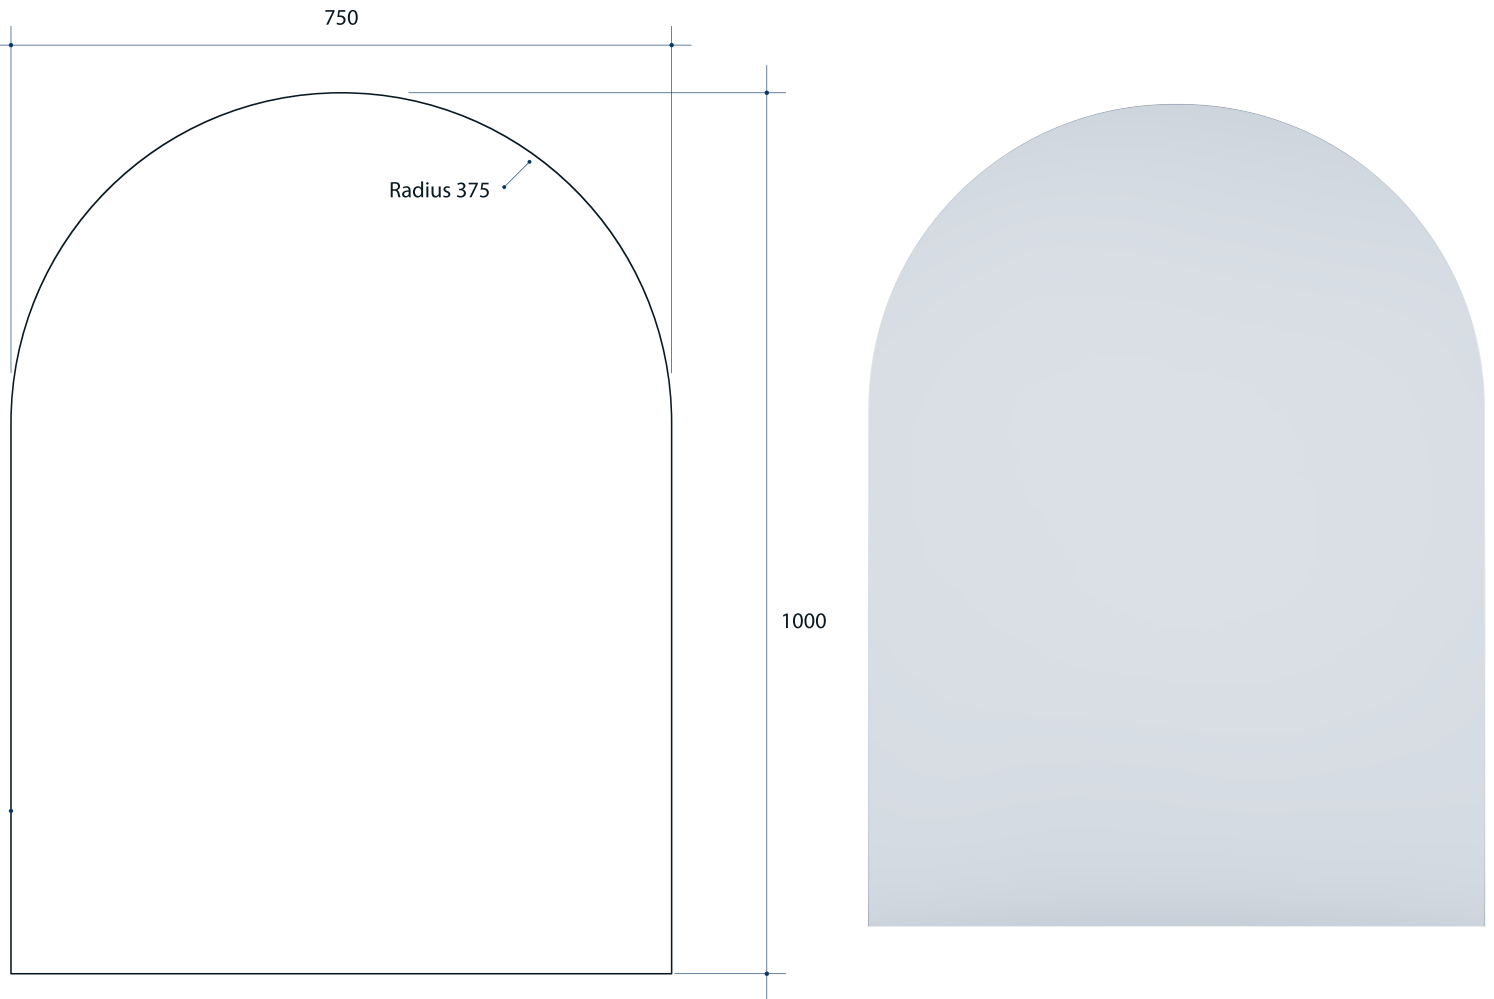

# Ablaze Church Shape Mirror

Note: All dimensions are in millimetres (mm)

Stock Code	Size (mm) W x H x D	Shape	Edge
AC7510GT	750 W x 1000 H	Church	Polished Pencil Edge

**Please note:** Mirrors will need to be installed in accordance with the Installation Guide. Ablaze does not take responsibility for incorrect installation of these mirrors.

# Ablaze Church Shape Mirror

Note: All dimensions are in millimetres (mm)

Stock Code	Size (mm) W x H x D	Shape	Edge
AC7510HN	750 W x 1000 H	Church	Polished Pencil Edge

**Please note:** Bracket location may vary +/- 5mm. do not pre-drill holes for mounts before confirming exact locations on your mirror. Do not use or measure from drawings.