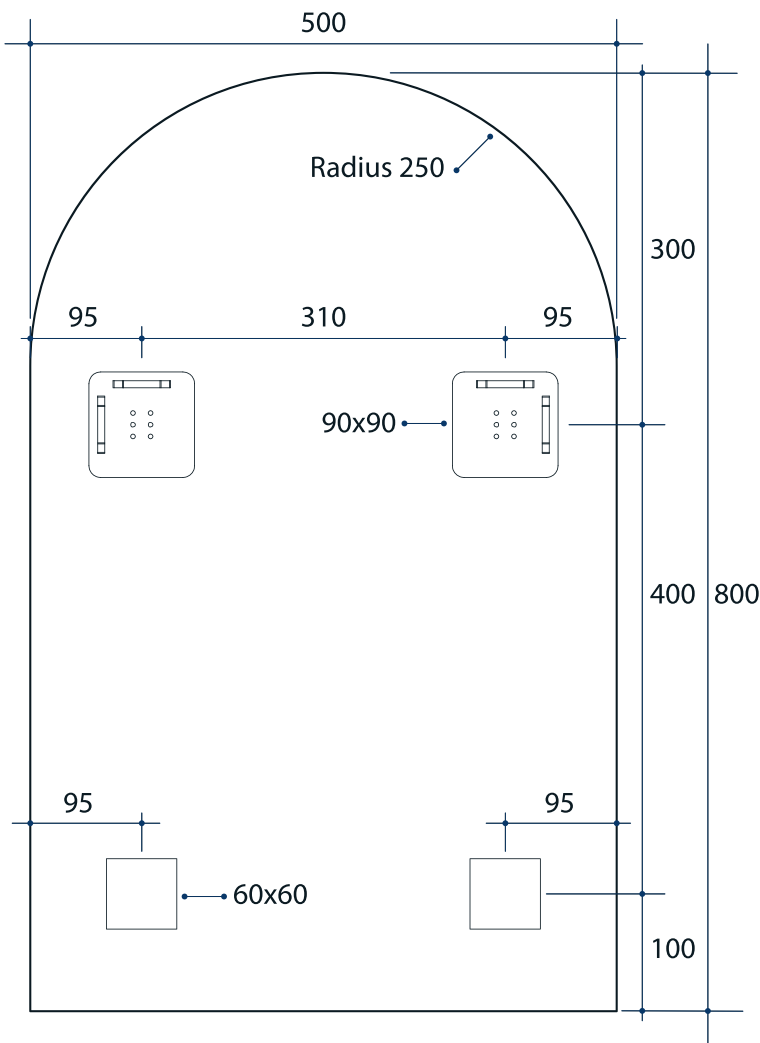

# Aspen Church Shape Mirror

Note: All dimensions are in millimetres (mm)

Stock Code	Size (mm) W x H x D	Shape	Edge
AC5080GT	500 W x 800 H	Church	Polished Pencil Edge

**Please note:** Mirrors will need to be installed in accordance with the Installation Guide. Ablaze does not take responsibility for incorrect installation of these mirrors.

# Aspen Church Shape Mirror

Note: All dimensions are in millimetres (mm)

Stock Code	Size (mm) W x H x D	Shape	Edge
AC5080HN	500 W x 800 H	Church	Polished Pencil Edge

**Please note:** Bracket location may vary +/- 5mm. do not pre-drill holes for mounts before confirming exact locations on your mirror. Do not use or measure from drawings.