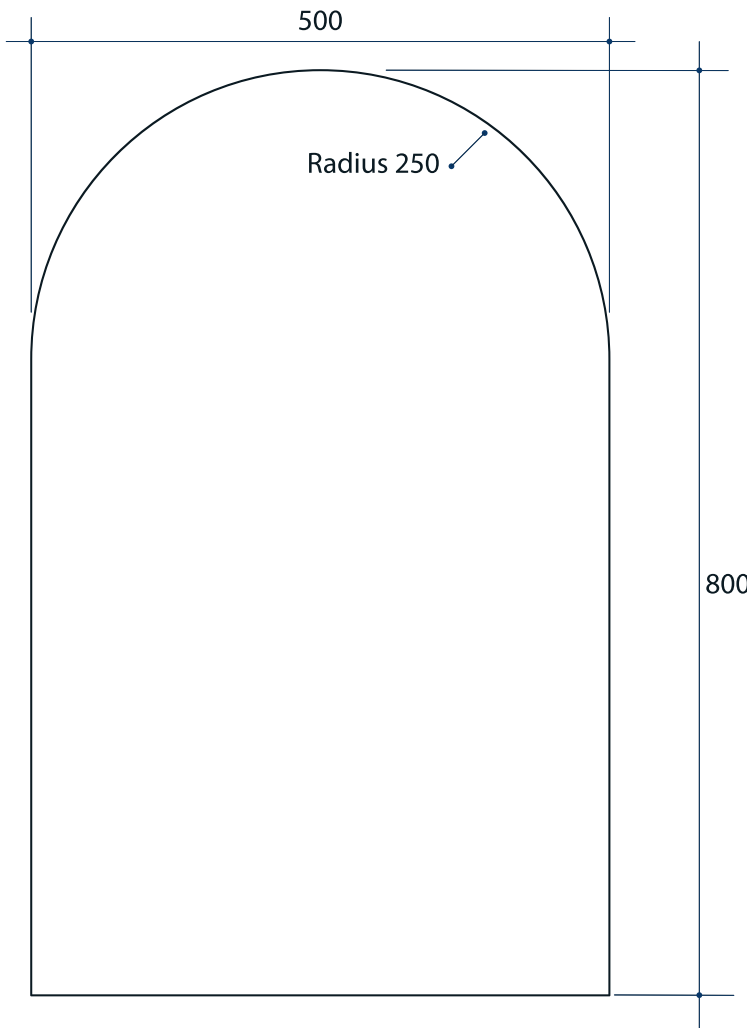

# Aspen Church Shape Mirror

Note: All dimensions are in millimetres (mm)

Stock Code	Size (mm) W x H x D	Shape	Edge
AC5080GT	500 W x 800 H	Church	Polished Pencil Edge

**Please note:** Mirrors will need to be installed in accordance with the Installation Guide. Ablaze does not take responsibility for incorrect installation of these mirrors.

# Aspen Church Shape Mirror

Note: All dimensions are in millimetres (mm)

Stock Code	Size (mm) W x H x D	Shape	Edge
AC5080HN	500 W x 800 H	Church	Polished Pencil Edge

**Please note:** Bracket location may vary +/- 5mm. do not pre-drill holes for mounts before confirming exact locations on your mirror. Do not use or measure from drawings.