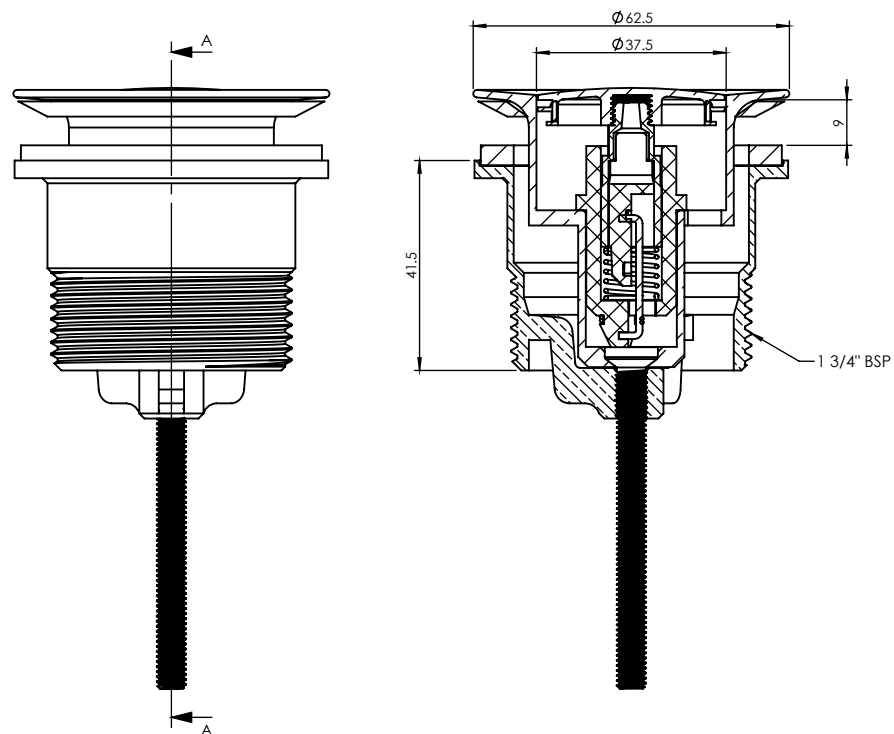

FOUR-IN-ONE™ 32/40mm POP UP

PLUG & WASTES

- ✓ Revolutionary self-lubrication / Anti Jam Acetal mechanism
- ✓ Innovative lift out mechanism
- ✓ Easy to clean
- ✓ Universal fit 32/40mm with or without overflow

CODE	OUTLET SIZE	FINISH	CTN QTY
21705.01	40mm	Chrome	50

Available Finishes