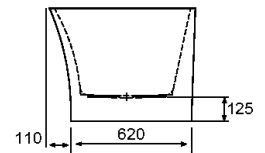

## BACK TO WALL

SUPER THIN EDGE

**NEW  
DESIGN**

LENGTH 1500mm  
WIDTH 780mm  
HEIGHT 595mm  
DEPTH 450mm  
TRAP CLEARANCE 125MM  
CODE : 1645543

LENGTH 1700mm  
WIDTH 800mm  
HEIGHT 595mm  
DEPTH 450mm  
TRAP CLEARANCE 125MM  
CODE : 1645544