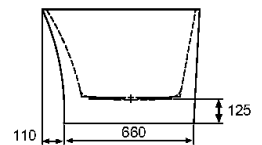

## BACK TO WALL

SUPER THIN EDGE

**NEW  
DESIGN**

LENGTH 1500mm  
WIDTH 780mm  
HEIGHT 595mm  
DEPTH 450mm  
TRAP CLEARANCE 125MM  
CODE : 1645543

LENGTH 1700mm  
WIDTH 800mm  
HEIGHT 595mm  
DEPTH 450mm  
TRAP CLEARANCE 125MM  
CODE : 1645544