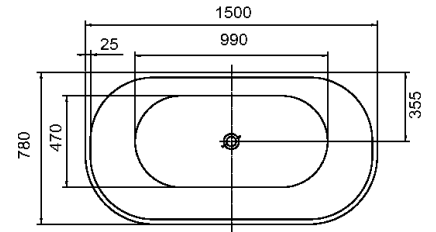

## BACK TO WALL

SUPER THIN EDGE

**NEW  
DESIGN**

LENGTH 1500mm  
WIDTH 780mm  
HEIGHT 595mm  
DEPTH 450mm  
TRAP CLEARANCE 125MM  
CODE : 1645543

LENGTH 1700mm  
WIDTH 800mm  
HEIGHT 595mm  
DEPTH 450mm  
TRAP CLEARANCE 125MM  
CODE : 1645544

- SUPER THIN EDGE 25MM
- SANITARY GRADE ACRYLIC
- HIGH GLOSS WHITE FINISH
- MODERN DESIGN

- STEEL FRAME & ADJUSTABLE FEET FOR EASY INSTALLATION
- CENTRE WASTE FOR GREATER COMFORT WHILE SITTING

- CODE : 1700mm 1645544
- CODE : 1500mm 1645543