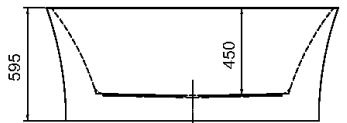

## BACK TO WALL

SUPER THIN EDGE

**NEW  
DESIGN**

LENGTH 1500mm  
WIDTH 780mm  
HEIGHT 595mm  
DEPTH 450mm  
TRAP CLEARANCE 125MM  
CODE : 1645543

LENGTH 1700mm  
WIDTH 800mm  
HEIGHT 595mm  
DEPTH 450mm  
TRAP CLEARANCE 125MM  
CODE : 1645544