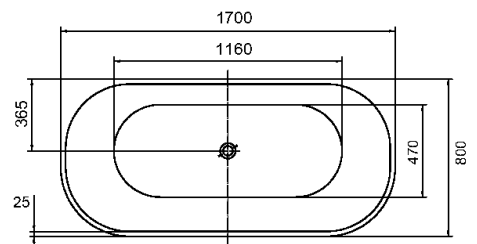

## BACK TO WALL

SUPER THIN EDGE

**NEW  
DESIGN**

LENGTH 1500mm  
WIDTH 780mm  
HEIGHT 595mm  
DEPTH 450mm  
TRAP CLEARANCE 125MM  
CODE : 1645543

LENGTH 1700mm  
WIDTH 800mm  
HEIGHT 595mm  
DEPTH 450mm  
TRAP CLEARANCE 125MM  
CODE : 1645544

- SUPER THIN EDGE 25MM
- SANITARY GRADE ACRYLIC
- HIGH GLOSS WHITE FINISH
- MODERN DESIGN

- STEEL FRAME & ADJUSTABLE FEET FOR EASY INSTALLATION
- CENTRE WASTE FOR GREATER COMFORT WHILE SITTING

- CODE : 1700mm 1645544
- CODE : 1500mm 1645543