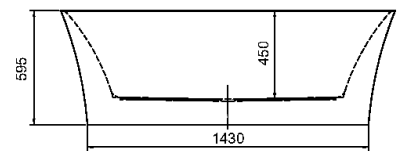

## BACK TO WALL

SUPER THIN EDGE

**NEW  
DESIGN**

LENGTH 1500mm  
WIDTH 780mm  
HEIGHT 595mm  
DEPTH 450mm  
TRAP CLEARANCE 125MM  
CODE : 1645543

LENGTH 1700mm  
WIDTH 800mm  
HEIGHT 595mm  
DEPTH 450mm  
TRAP CLEARANCE 125MM  
CODE : 1645544

- SUPER THIN EDGE 25MM
- SANITARY GRADE ACRYLIC
- HIGH GLOSS WHITE FINISH
- MODERN DESIGN

- STEEL FRAME & ADJUSTABLE FEET FOR EASY INSTALLATION
- CENTRE WASTE FOR GREATER COMFORT WHILE SITTING

- CODE : 1700mm 1645544
- CODE : 1500mm 1645543