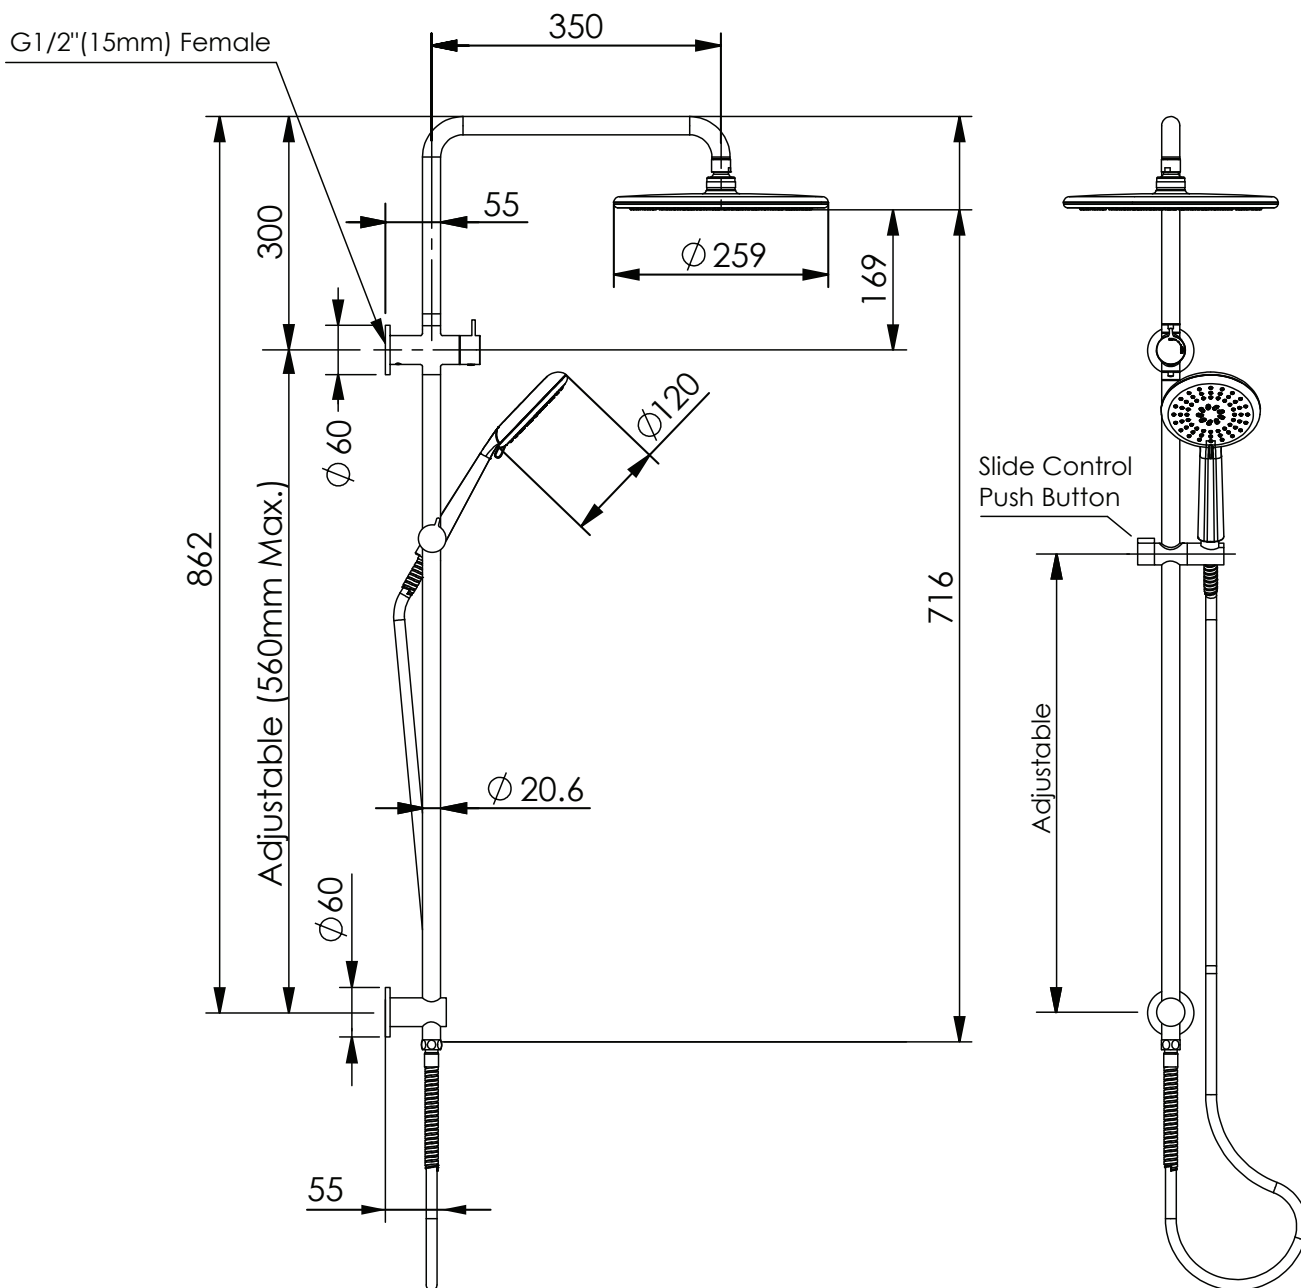

ASTRO II Twin Rail Shower

- 187900 | S13664 | Chrome
- 187901 | S13664 | Brushed Nickel
- 187907 | S13664 | Matte Black
- 187906 | S13664 | Brushed Brass
- 187909 | S13664 | Gun Metal

WELS 3 Star 9.0L/M
Single Function $\varnothing 260\text{mm}$ Overhead
Multi Function Handset