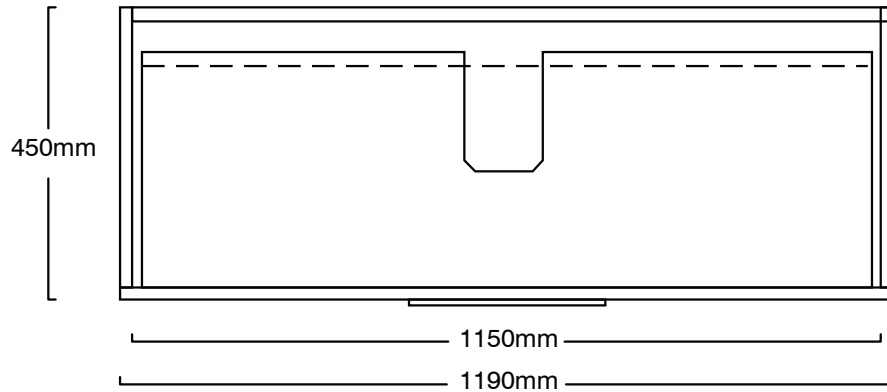

Front View

Top View

Side View

www.fifthavenuebf.com.au

SKU: ALI12MW

Specifications:	1190Wx450Dx540H
Configuration:	One drawer and One hidden drawer
Hardware:	European drawer glides with 3D adjustments
Compatible benchtops and basins:	a. Tops - Valencia timber top & Caesarstone top b. Bench mount and Inset basins only
Warranty:	10 years*