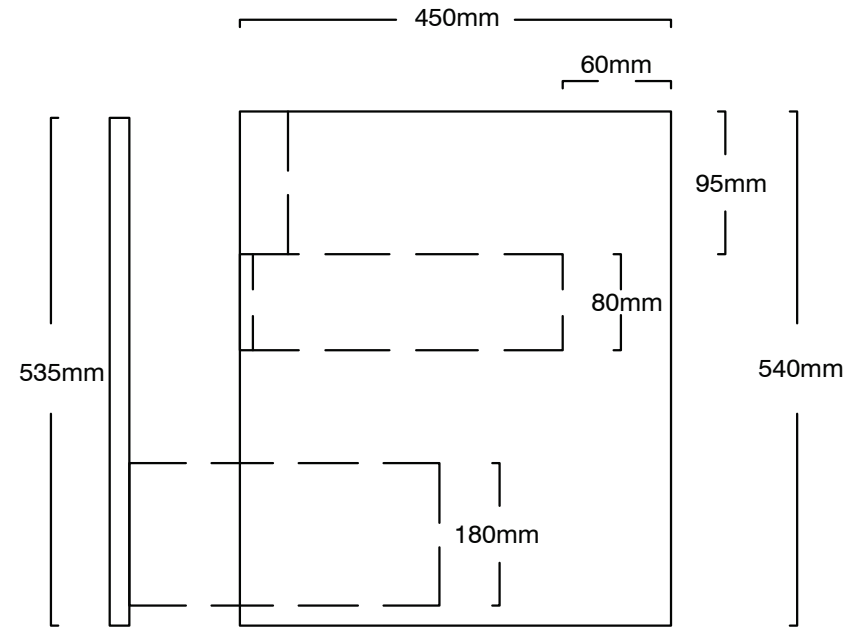

Front View

Top View

Side View

www.fifthavenuebf.com.au

SKU: ALI12MW

Specifications:	1190Wx450Dx540H
Configuration:	One drawer and One hidden drawer
Hardware:	European drawer glides with 3D adjustments
Compatible benchtops and basins:	a. Tops - Valencia timber top & Caesarstone top b. Bench mount and Inset basins only
Warranty:	10 years*