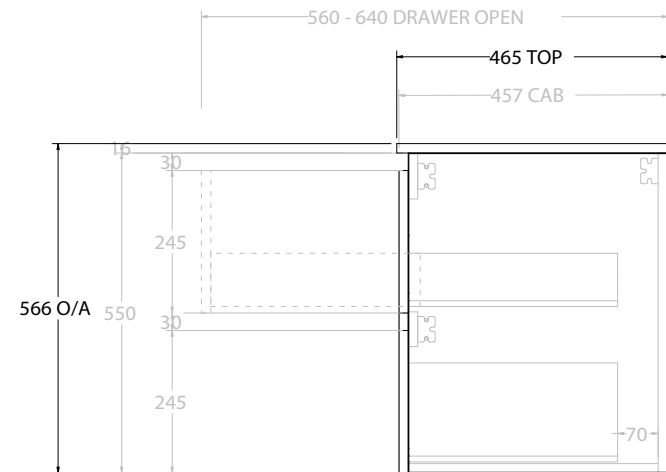

**Adp**

PRODUCT:	GLACIER DOOR & DRAWER TWIN 750 WALL HUNG CENTRE BASIN	
CODE:	LITE: GLLFCW0750WHCCE	PRO: GLPFCW0750WHCCE
MOUNTING:	WALL HUNG	
SIZE:	765W X 465D X 566H	
CONFIGURATION:	DOOR & DRAWER	
VERSION:	02	DATE: 15/03/2023

TOP:	CERAMIC GLACIER 750
BASIN POSITION:	CENTRE BASIN

NOTES:
ALL DIMENSIONS ARE NOMINAL AND SUBJECT TO CHANGE. DO NOT DRILL OR ROUGH IN UNTIL YOU HAVE RECEIVED AND MEASURED YOUR PRODUCT. ALL DIMENSIONS ARE IN MILLIMETRES. DO NOT MEASURE FROM DRAWING.

PRODUCT:	GLACIER DOOR & DRAWER TWIN 750 WALL HUNG OFFSET BASIN	
CODE:	LITE: GLLFCW0750WHLCE*	PRO: GLPFCW0750WHLCE*
MOUNTING:	WALL HUNG	
SIZE:	765W X 465D X 566H	
CONFIGURATION:	DOOR & DRAWER	
VERSION:	02	DATE: 15/03/2023

TOP:	CERAMIC GLACIER 750
BASIN POSITION:	OFFSET BASIN

NOTES:
ALL DIMENSIONS ARE NOMINAL AND SUBJECT TO CHANGE.
DO NOT DRILL OR ROUGH IN UNTIL YOU HAVE RECEIVED AND MEASURED YOUR PRODUCT.
ALL DIMENSIONS ARE IN MILLIMETRES.
DO NOT MEASURE FROM DRAWING.
*LEFT HAND OFFSET PICTURED, RIGHT HAND OFFSET IS SAME BUT MIRRORED (REPLACE CODE SUFFIX LCE, WITH RCE)