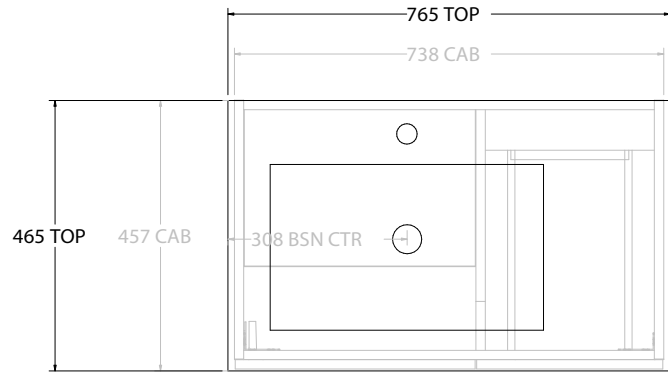

**Adp**

PRODUCT:	GLACIER DOOR & DRAWER TWIN 750 WALL HUNG CENTRE BASIN	
CODE:	LITE: GLLFCW0750WHCCE	PRO: GLPFCW0750WHCCE
MOUNTING:	WALL HUNG	
SIZE:	765W X 465D X 566H	
CONFIGURATION:	DOOR & DRAWER	
VERSION:	02	DATE: 15/03/2023

TOP:	CERAMIC GLACIER 750
BASIN POSITION:	CENTRE BASIN

NOTES:
ALL DIMENSIONS ARE NOMINAL AND SUBJECT TO CHANGE. DO NOT DRILL OR ROUGH IN UNTIL YOU HAVE RECEIVED AND MEASURED YOUR PRODUCT. ALL DIMENSIONS ARE IN MILLIMETRES. DO NOT MEASURE FROM DRAWING.

PRODUCT:	GLACIER DOOR & DRAWER TWIN 750 WALL HUNG OFFSET BASIN	
CODE:	LITE: GLLFCW0750WHLCE*	PRO: GLPFCW0750WHLCE*
MOUNTING:	WALL HUNG	
SIZE:	765W X 465D X 566H	
CONFIGURATION:	DOOR & DRAWER	
VERSION:	02	DATE: 15/03/2023

TOP:	CERAMIC GLACIER 750
BASIN POSITION:	OFFSET BASIN

NOTES:
ALL DIMENSIONS ARE NOMINAL AND SUBJECT TO CHANGE.
DO NOT DRILL OR ROUGH IN UNTIL YOU HAVE RECEIVED AND MEASURED YOUR PRODUCT.
ALL DIMENSIONS ARE IN MILLIMETRES.
DO NOT MEASURE FROM DRAWING.
*LEFT HAND OFFSET PICTURED, RIGHT HAND OFFSET IS SAME BUT MIRRORED (REPLACE CODE SUFFIX LCE, WITH RCE)