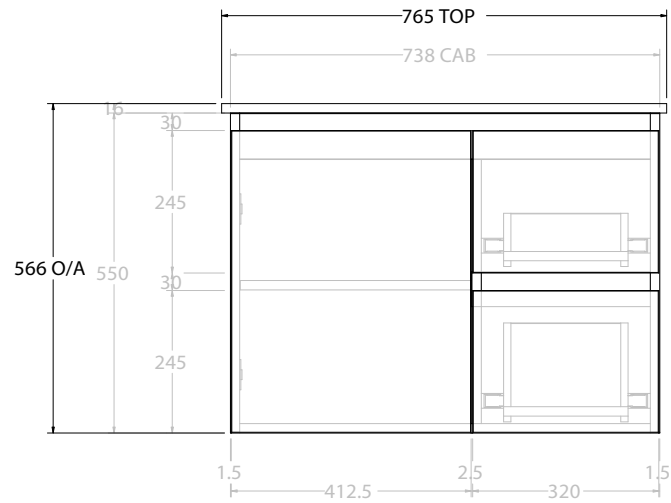

**Adp**

PRODUCT:	GLACIER DOOR & DRAWER TWIN 750 WALL HUNG CENTRE BASIN	
CODE:	LITE: GLLFCW0750WHCCE	PRO: GLPFCW0750WHCCE
MOUNTING:	WALL HUNG	
SIZE:	765W X 465D X 566H	
CONFIGURATION:	DOOR & DRAWER	
VERSION:	02	DATE: 15/03/2023

TOP:	CERAMIC GLACIER 750
BASIN POSITION:	CENTRE BASIN

NOTES:
ALL DIMENSIONS ARE NOMINAL AND SUBJECT TO CHANGE. DO NOT DRILL OR ROUGH IN UNTIL YOU HAVE RECEIVED AND MEASURED YOUR PRODUCT. ALL DIMENSIONS ARE IN MILLIMETRES. DO NOT MEASURE FROM DRAWING.

PRODUCT:	GLACIER DOOR & DRAWER TWIN 750 WALL HUNG OFFSET BASIN	
CODE:	LITE: GLLFCW0750WHLCE*	PRO: GLPFCW0750WHLCE*
MOUNTING:	WALL HUNG	
SIZE:	765W X 465D X 566H	
CONFIGURATION:	DOOR & DRAWER	
VERSION:	02	DATE: 15/03/2023

TOP:	CERAMIC GLACIER 750
BASIN POSITION:	OFFSET BASIN

NOTES:
ALL DIMENSIONS ARE NOMINAL AND SUBJECT TO CHANGE.
DO NOT DRILL OR ROUGH IN UNTIL YOU HAVE RECEIVED AND MEASURED YOUR PRODUCT.
ALL DIMENSIONS ARE IN MILLIMETRES.
DO NOT MEASURE FROM DRAWING.
*LEFT HAND OFFSET PICTURED, RIGHT HAND OFFSET IS SAME BUT MIRRORED (REPLACE CODE SUFFIX LCE, WITH RCE)