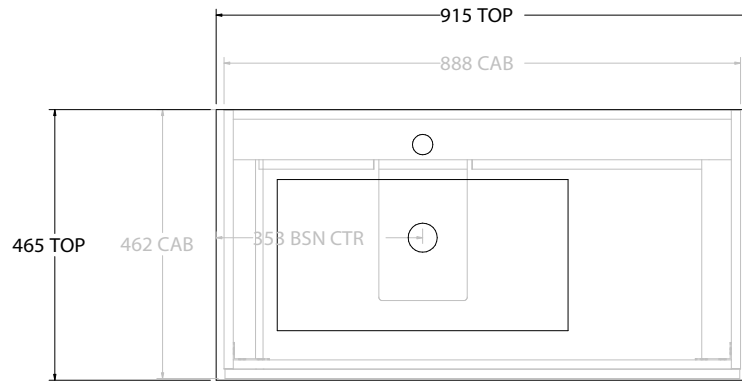

PRODUCT:	GLACIER ALL DRAWER TRIO 900 FLOOR MOUNT CENTRE BASIN	
CODE:	LITE: GLLFAT0900WKCE	PRO: GLPFAT0900WKCE
MOUNTING:	FLOOR MOUNT	
SIZE:	915W X 465D X 896H	
CONFIGURATION:	ALL DRAWER	
VERSION:	01	DATE: 24/08/22

TOP:	CERAMIC GLACIER 900
BASIN POSITION:	CENTRE BASIN

NOTES:
ALL DIMENSIONS ARE NOMINAL AND SUBJECT TO CHANGE.
DO NOT DRILL OR ROUGH IN UNTIL YOU HAVE RECEIVED AND MEASURED YOUR PRODUCT.
ALL DIMENSIONS ARE IN MILLIMETRES.
DO NOT MEASURE FROM DRAWING.

PRODUCT:	GLACIER ALL DRAWER TRIO 900 FLOOR MOUNT OFFSET BASIN	
CODE:	LITE: GLLFAT0900WKLCE*	PRO: GLPFAT0900WKLCE*
MOUNTING:	FLOOR MOUNT	
SIZE:	915W X 465D X 896H	
CONFIGURATION:	ALL DRAWER	
VERSION:	01	DATE: 24/08/22

TOP:	CERAMIC GLACIER 900
BASIN POSITION:	OFFSET BASIN

NOTES:
ALL DIMENSIONS ARE NOMINAL AND SUBJECT TO CHANGE. DO NOT DRILL OR ROUGH IN UNTIL YOU HAVE RECEIVED AND MEASURED YOUR PRODUCT. ALL DIMENSIONS ARE IN MILLIMETRES. DO NOT MEASURE FROM DRAWING. *LEFT HAND OFFSET PICTURED, RIGHT HAND OFFSET IS SAME BUT MIRRORRED (REPLACE CODE SUFFIX LCE, WITH RCE)