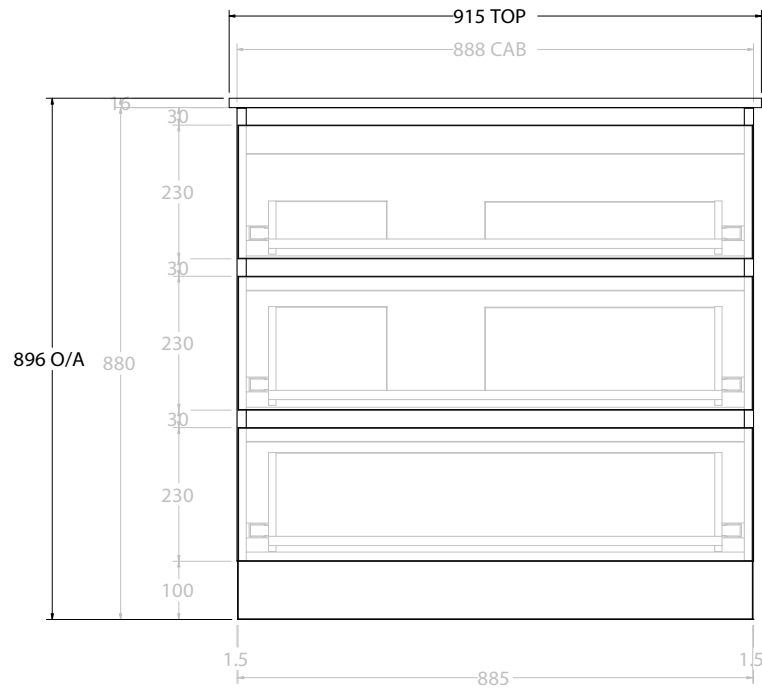

PRODUCT:	GLACIER ALL DRAWER TRIO 900 FLOOR MOUNT CENTRE BASIN	
CODE:	LITE: GLLFAT0900WKCE	PRO: GLPFAT0900WKCE
MOUNTING:	FLOOR MOUNT	
SIZE:	915W X 465D X 896H	
CONFIGURATION:	ALL DRAWER	
VERSION:	01	DATE: 24/08/22

TOP:	CERAMIC GLACIER 900
BASIN POSITION:	CENTRE BASIN

NOTES:
ALL DIMENSIONS ARE NOMINAL AND SUBJECT TO CHANGE.
DO NOT DRILL OR ROUGH IN UNTIL YOU HAVE RECEIVED AND MEASURED YOUR PRODUCT.
ALL DIMENSIONS ARE IN MILLIMETRES.
DO NOT MEASURE FROM DRAWING.

PRODUCT:	GLACIER ALL DRAWER TRIO 900 FLOOR MOUNT OFFSET BASIN	
CODE:	LITE: GLLFAT0900WKLCE*	PRO: GLPFAT0900WKLCE*
MOUNTING:	FLOOR MOUNT	
SIZE:	915W X 465D X 896H	
CONFIGURATION:	ALL DRAWER	
VERSION:	01	DATE: 24/08/22

TOP:	CERAMIC GLACIER 900
BASIN POSITION:	OFFSET BASIN

NOTES:
ALL DIMENSIONS ARE NOMINAL AND SUBJECT TO CHANGE. DO NOT DRILL OR ROUGH IN UNTIL YOU HAVE RECEIVED AND MEASURED YOUR PRODUCT. ALL DIMENSIONS ARE IN MILLIMETRES. DO NOT MEASURE FROM DRAWING. *LEFT HAND OFFSET PICTURED, RIGHT HAND OFFSET IS SAME BUT MIRRORRED (REPLACE CODE SUFFIX LCE, WITH RCE)