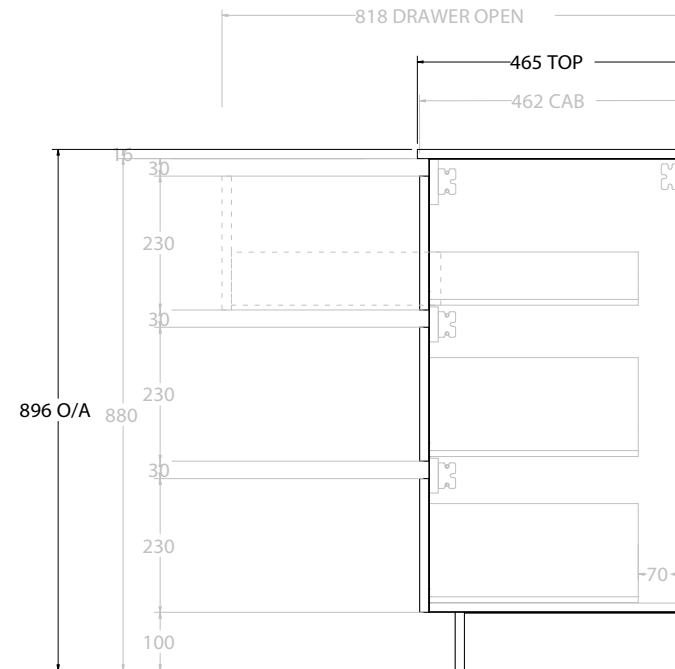

PRODUCT:	GLACIER ALL DRAWER TRIO 900 FLOOR MOUNT CENTRE BASIN	
CODE:	LITE: GLLFAT0900WKCE	PRO: GLPFAT0900WKCE
MOUNTING:	FLOOR MOUNT	
SIZE:	915W X 465D X 896H	
CONFIGURATION:	ALL DRAWER	
VERSION:	01	DATE: 24/08/22

TOP:	CERAMIC GLACIER 900
BASIN POSITION:	CENTRE BASIN

NOTES:
ALL DIMENSIONS ARE NOMINAL AND SUBJECT TO CHANGE.
DO NOT DRILL OR ROUGH IN UNTIL YOU HAVE RECEIVED AND MEASURED YOUR PRODUCT.
ALL DIMENSIONS ARE IN MILLIMETRES.
DO NOT MEASURE FROM DRAWING.

PRODUCT:	GLACIER ALL DRAWER TRIO 900 FLOOR MOUNT OFFSET BASIN	
CODE:	LITE: GLLFAT0900WKLCE*	PRO: GLPFAT0900WKLCE*
MOUNTING:	FLOOR MOUNT	
SIZE:	915W X 465D X 896H	
CONFIGURATION:	ALL DRAWER	
VERSION:	01	DATE: 24/08/22

TOP:	CERAMIC GLACIER 900
BASIN POSITION:	OFFSET BASIN

NOTES:
ALL DIMENSIONS ARE NOMINAL AND SUBJECT TO CHANGE. DO NOT DRILL OR ROUGH IN UNTIL YOU HAVE RECEIVED AND MEASURED YOUR PRODUCT. ALL DIMENSIONS ARE IN MILLIMETRES. DO NOT MEASURE FROM DRAWING. *LEFT HAND OFFSET PICTURED, RIGHT HAND OFFSET IS SAME BUT MIRRORRED (REPLACE CODE SUFFIX LCE, WITH RCE)