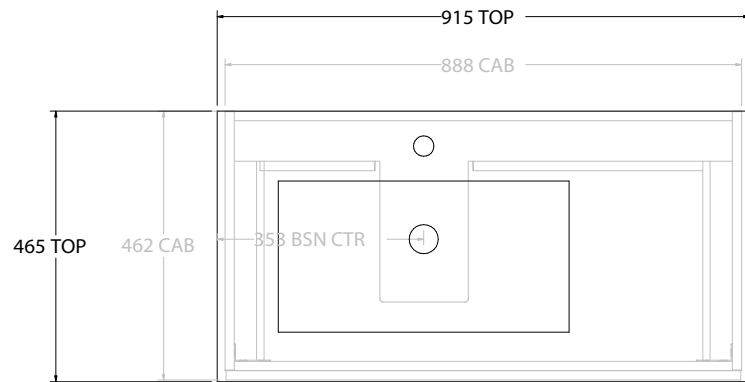

Adp

PRODUCT:	GLACIER ALL DRAWER SLIM 900 WALL HUNG CENTRE BASIN	
CODE:	LITE: GLLFAS0900WHCCE	PRO: GLPFAS0900WHCCE
MOUNTING:	WALL HUNG	
SIZE:	915W X 465D X 496H	
CONFIGURATION:	ALL DRAWER	
VERSION: 01	DATE:	22/08/22

TOP:	CERAMIC GLACIER 900
BASIN POSITION:	CENTRE BASIN

NOTES:
ALL DIMENSIONS ARE NOMINAL AND SUBJECT TO CHANGE. DO NOT DRILL OR ROUGH IN UNTIL YOU HAVE RECEIVED AND MEASURED YOUR PRODUCT. ALL DIMENSIONS ARE IN MILLIMETRES. DO NOT MEASURE FROM DRAWING.

PRODUCT:	GLACIER ALL DRAWER SLIM 900 WALL HUNG OFFSET BASIN	
CODE:	LITE: GLLFAS0900WHLCE	PRO: GLPFAS0900WHLCE
MOUNTING:	WALL HUNG	
SIZE:	915W X 465D X 496H	
CONFIGURATION:	ALL DRAWER	
VERSION:	01	DATE: 22/08/22

TOP:	CERAMIC GLACIER 900
BASIN POSITION:	OFFSET BASIN

NOTES:
ALL DIMENSIONS ARE NOMINAL AND SUBJECT TO CHANGE.
DO NOT DRILL OR ROUGH IN UNTIL YOU HAVE RECEIVED AND MEASURED YOUR PRODUCT.
ALL DIMENSIONS ARE IN MILLIMETRES.
DO NOT MEASURE FROM DRAWING.
*LEFT HAND OFFSET PICTURED, RIGHT HAND OFFSET IS SAME BUT MIRRORED (REPLACE CODE SUFFIX LCE, WITH RCE)