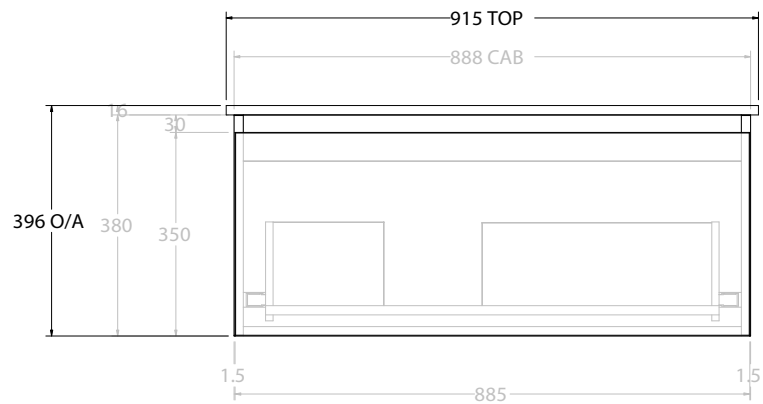

Adp

PRODUCT:	GLACIER ALL DRAWER SLIM 900 WALL HUNG CENTRE BASIN	
CODE:	LITE: GLLFAS0900WHCCE	PRO: GLPFAS0900WHCCE
MOUNTING:	WALL HUNG	
SIZE:	915W X 465D X 496H	
CONFIGURATION:	ALL DRAWER	
VERSION: 01	DATE:	22/08/22

TOP:	CERAMIC GLACIER 900
BASIN POSITION:	CENTRE BASIN

NOTES:
ALL DIMENSIONS ARE NOMINAL AND SUBJECT TO CHANGE. DO NOT DRILL OR ROUGH IN UNTIL YOU HAVE RECEIVED AND MEASURED YOUR PRODUCT. ALL DIMENSIONS ARE IN MILLIMETRES. DO NOT MEASURE FROM DRAWING.

PRODUCT:	GLACIER ALL DRAWER SLIM 900 WALL HUNG OFFSET BASIN	
CODE:	LITE: GLLFAS0900WHLCE	PRO: GLPFAS0900WHLCE
MOUNTING:	WALL HUNG	
SIZE:	915W X 465D X 496H	
CONFIGURATION:	ALL DRAWER	
VERSION:	01	DATE: 22/08/22

TOP:	CERAMIC GLACIER 900
BASIN POSITION:	OFFSET BASIN

NOTES:
ALL DIMENSIONS ARE NOMINAL AND SUBJECT TO CHANGE.
DO NOT DRILL OR ROUGH IN UNTIL YOU HAVE RECEIVED AND MEASURED YOUR PRODUCT.
ALL DIMENSIONS ARE IN MILLIMETRES.
DO NOT MEASURE FROM DRAWING.
*LEFT HAND OFFSET PICTURED, RIGHT HAND OFFSET IS SAME BUT MIRRORED (REPLACE CODE SUFFIX LCE, WITH RCE)