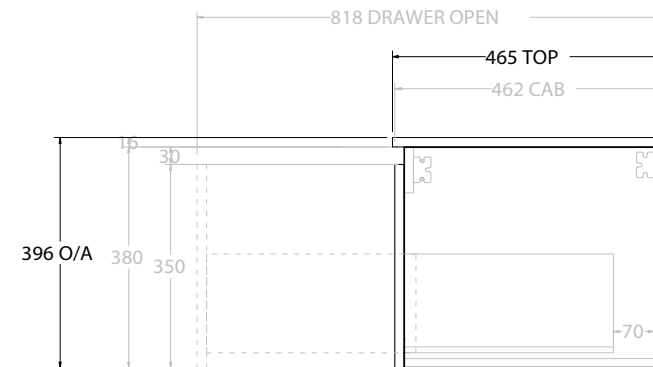

Adp

PRODUCT:	GLACIER ALL DRAWER SLIM 900 WALL HUNG CENTRE BASIN	
CODE:	LITE: GLLFAS0900WHCCE	PRO: GLPFAS0900WHCCE
MOUNTING:	WALL HUNG	
SIZE:	915W X 465D X 496H	
CONFIGURATION:	ALL DRAWER	
VERSION: 01	DATE:	22/08/22

TOP:	CERAMIC GLACIER 900
BASIN POSITION:	CENTRE BASIN

NOTES:
ALL DIMENSIONS ARE NOMINAL AND SUBJECT TO CHANGE. DO NOT DRILL OR ROUGH IN UNTIL YOU HAVE RECEIVED AND MEASURED YOUR PRODUCT. ALL DIMENSIONS ARE IN MILLIMETRES. DO NOT MEASURE FROM DRAWING.

PRODUCT:	GLACIER ALL DRAWER SLIM 900 WALL HUNG OFFSET BASIN	
CODE:	LITE: GLLFAS0900WHLCE	PRO: GLPFAS0900WHLCE
MOUNTING:	WALL HUNG	
SIZE:	915W X 465D X 496H	
CONFIGURATION:	ALL DRAWER	
VERSION:	01	DATE: 22/08/22

TOP:	CERAMIC GLACIER 900
BASIN POSITION:	OFFSET BASIN

NOTES:
ALL DIMENSIONS ARE NOMINAL AND SUBJECT TO CHANGE.
DO NOT DRILL OR ROUGH IN UNTIL YOU HAVE RECEIVED AND MEASURED YOUR PRODUCT.
ALL DIMENSIONS ARE IN MILLIMETRES.
DO NOT MEASURE FROM DRAWING.
*LEFT HAND OFFSET PICTURED, RIGHT HAND OFFSET IS SAME BUT MIRRORED (REPLACE CODE SUFFIX LCE, WITH RCE)