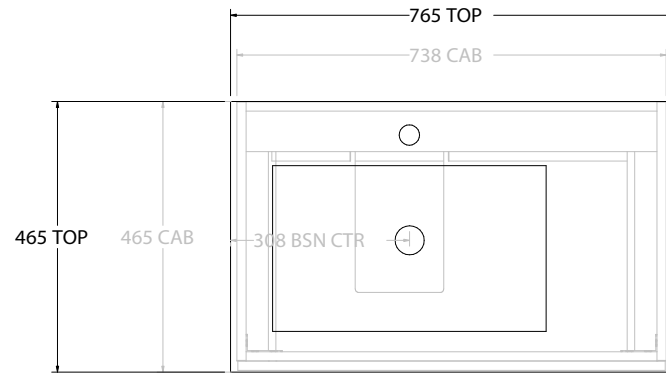

PRODUCT:	GLACIER ALL DRAWER TRIO 750 FLOOR MOUNT CENTRE BASIN	
CODE:	LITE: GLLFAT0750WKCE	PRO: GLPFAT0750WKCE
MOUNTING:	FLOOR MOUNT	
SIZE:	765W X 465D X 896H	
CONFIGURATION:	ALL DRAWER	
VERSION:	01	DATE: 24/08/22

TOP:	CERAMIC GLACIER 750
BASIN POSITION:	CENTRE BASIN

NOTES:
ALL DIMENSIONS ARE NOMINAL AND SUBJECT TO CHANGE.
DO NOT DRILL OR ROUGH IN UNTIL YOU HAVE RECEIVED AND MEASURED YOUR PRODUCT.
ALL DIMENSIONS ARE IN MILLIMETRES.
DO NOT MEASURE FROM DRAWING.

PRODUCT:	GLACIER ALL DRAWER TRIO 750 FLOOR MOUNT OFFSET BASIN	
CODE:	LITE: GLLFAT0750WKLCE*	PRO: GLPFAT0750WKLCE*
MOUNTING:	FLOOR MOUNT	
SIZE:	765W X 465D X 896H	
CONFIGURATION:	ALL DRAWER	
VERSION:	01	DATE: 24/08/22

TOP:	CERAMIC GLACIER 750
BASIN POSITION:	OFFSET BASIN

NOTES:
ALL DIMENSIONS ARE NOMINAL AND SUBJECT TO CHANGE. DO NOT DRILL OR ROUGH IN UNTIL YOU HAVE RECEIVED AND MEASURED YOUR PRODUCT. ALL DIMENSIONS ARE IN MILLIMETRES. DO NOT MEASURE FROM DRAWING. *LEFT HAND OFFSET PICTURED, RIGHT HAND OFFSET IS SAME BUT MIRRORRED (REPLACE CODE SUFFIX LCE, WITH RCE)