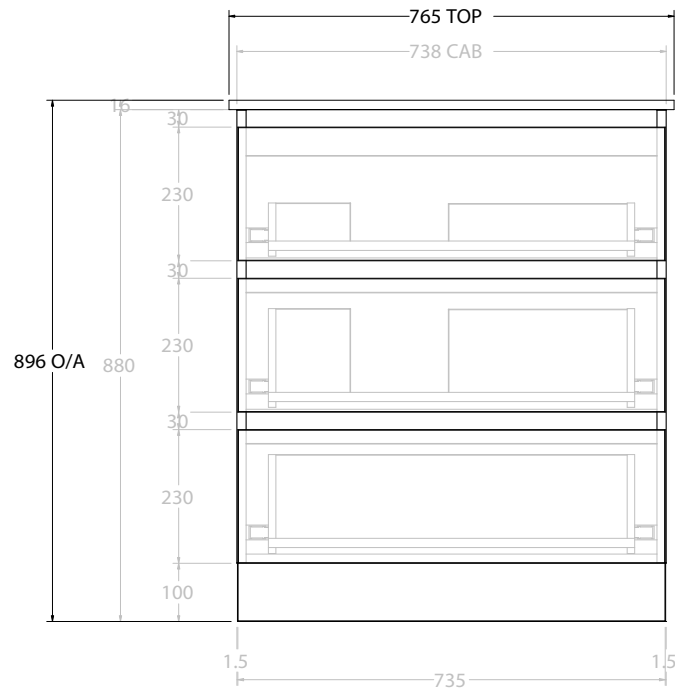

PRODUCT:	GLACIER ALL DRAWER TRIO 750 FLOOR MOUNT CENTRE BASIN	
CODE:	LITE: GLLFAT0750WKCE	PRO: GLPFAT0750WKCE
MOUNTING:	FLOOR MOUNT	
SIZE:	765W X 465D X 896H	
CONFIGURATION:	ALL DRAWER	
VERSION:	01	DATE: 24/08/22

TOP:	CERAMIC GLACIER 750
BASIN POSITION:	CENTRE BASIN

NOTES:
ALL DIMENSIONS ARE NOMINAL AND SUBJECT TO CHANGE.
DO NOT DRILL OR ROUGH IN UNTIL YOU HAVE RECEIVED AND MEASURED YOUR PRODUCT.
ALL DIMENSIONS ARE IN MILLIMETRES.
DO NOT MEASURE FROM DRAWING.

PRODUCT:	GLACIER ALL DRAWER TRIO 750 FLOOR MOUNT OFFSET BASIN	
CODE:	LITE: GLLFAT0750WKLCE*	PRO: GLPFAT0750WKLCE*
MOUNTING:	FLOOR MOUNT	
SIZE:	765W X 465D X 896H	
CONFIGURATION:	ALL DRAWER	
VERSION:	01	DATE: 24/08/22

TOP:	CERAMIC GLACIER 750
BASIN POSITION:	OFFSET BASIN

NOTES:
ALL DIMENSIONS ARE NOMINAL AND SUBJECT TO CHANGE. DO NOT DRILL OR ROUGH IN UNTIL YOU HAVE RECEIVED AND MEASURED YOUR PRODUCT. ALL DIMENSIONS ARE IN MILLIMETRES. DO NOT MEASURE FROM DRAWING. *LEFT HAND OFFSET PICTURED, RIGHT HAND OFFSET IS SAME BUT MIRRORRED (REPLACE CODE SUFFIX LCE, WITH RCE)