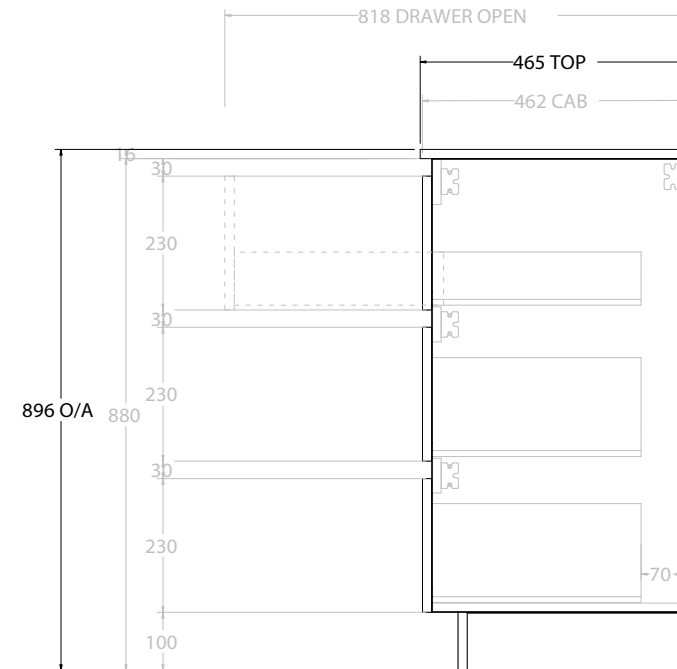

PRODUCT:	GLACIER ALL DRAWER TRIO 750 FLOOR MOUNT CENTRE BASIN	
CODE:	LITE: GLLFAT0750WKCE	PRO: GLPFAT0750WKCE
MOUNTING:	FLOOR MOUNT	
SIZE:	765W X 465D X 896H	
CONFIGURATION:	ALL DRAWER	
VERSION:	01	DATE: 24/08/22

TOP:	CERAMIC GLACIER 750
BASIN POSITION:	CENTRE BASIN

NOTES:
ALL DIMENSIONS ARE NOMINAL AND SUBJECT TO CHANGE.
DO NOT DRILL OR ROUGH IN UNTIL YOU HAVE RECEIVED AND MEASURED YOUR PRODUCT.
ALL DIMENSIONS ARE IN MILLIMETRES.
DO NOT MEASURE FROM DRAWING.

PRODUCT:	GLACIER ALL DRAWER TRIO 750 FLOOR MOUNT OFFSET BASIN	
CODE:	LITE: GLLFAT0750WKLCE*	PRO: GLPFAT0750WKLCE*
MOUNTING:	FLOOR MOUNT	
SIZE:	765W X 465D X 896H	
CONFIGURATION:	ALL DRAWER	
VERSION:	01	DATE: 24/08/22

TOP:	CERAMIC GLACIER 750
BASIN POSITION:	OFFSET BASIN

NOTES:
ALL DIMENSIONS ARE NOMINAL AND SUBJECT TO CHANGE. DO NOT DRILL OR ROUGH IN UNTIL YOU HAVE RECEIVED AND MEASURED YOUR PRODUCT. ALL DIMENSIONS ARE IN MILLIMETRES. DO NOT MEASURE FROM DRAWING. *LEFT HAND OFFSET PICTURED, RIGHT HAND OFFSET IS SAME BUT MIRRORRED (REPLACE CODE SUFFIX LCE, WITH RCE)