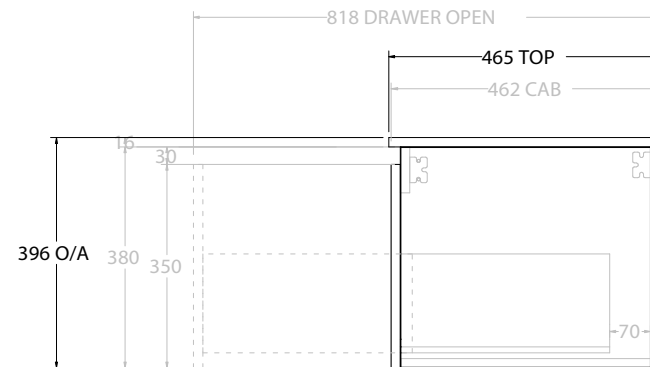

PRODUCT:	GLACIER ALL DRAWER SLIM 750 WALL HUNG CENTRE BASIN	
CODE:	LITE: GLLFAS0750WHCCE	PRO: GLPFAS0750WHCCE
MOUNTING:	WALL HUNG	
SIZE:	765W X 465D X 496H	
CONFIGURATION:	ALL DRAWER	
VERSION:	01	DATE: 22/08/22

TOP:	CERAMIC GLACIER 750
BASIN POSITION:	CENTRE BASIN

NOTES:
ALL DIMENSIONS ARE NOMINAL AND SUBJECT TO CHANGE.
DO NOT DRILL OR ROUGH IN UNTIL YOU HAVE RECEIVED AND MEASURED YOUR PRODUCT.
ALL DIMENSIONS ARE IN MILLIMETRES.
DO NOT MEASURE FROM DRAWING.

Adp

PRODUCT:	GLACIER ALL DRAWER SLIM 750 WALL HUNG OFFSET BASIN	
CODE:	LITE: GLLFAS0750WHLCE*	PRO: GLPFAS0750WHLCE*
MOUNTING:	WALL HUNG	
SIZE:	765W X 465D X 496H	
CONFIGURATION:	ALL DRAWER	
VERSION:	01	DATE: 22/08/22

TOP:	CERAMIC GLACIER 750
BASIN POSITION:	OFFSET BASIN

NOTES:
ALL DIMENSIONS ARE NOMINAL AND SUBJECT TO CHANGE.
DO NOT DRILL OR ROUGH IN UNTIL YOU HAVE RECEIVED AND MEASURED YOUR PRODUCT.
ALL DIMENSIONS ARE IN MILLIMETRES.
DO NOT MEASURE FROM DRAWING.
*LEFT HAND OFFSET PICTURED, RIGHT HAND OFFSET IS SAME BUT MIRRORED (REPLACE CODE SUFFIX LCE, WITH RCE)