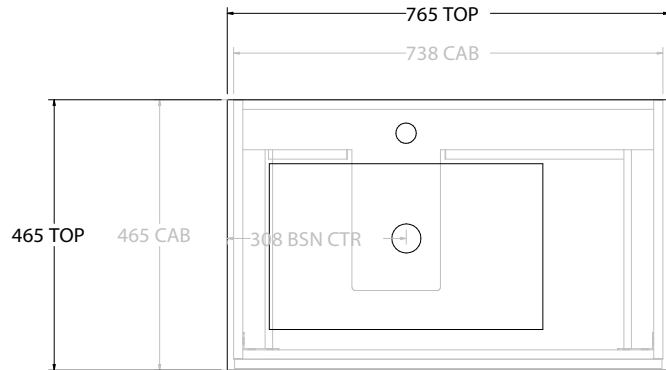

PRODUCT:	GLACIER ALL DRAWER SLIM 750 WALL HUNG CENTRE BASIN	
CODE:	LITE: GLLFAS0750WHCCE	PRO: GLPFAS0750WHCCE
MOUNTING:	WALL HUNG	
SIZE:	765W X 465D X 496H	
CONFIGURATION:	ALL DRAWER	
VERSION:	01	DATE: 22/08/22

TOP:	CERAMIC GLACIER 750
BASIN POSITION:	CENTRE BASIN

NOTES:
ALL DIMENSIONS ARE NOMINAL AND SUBJECT TO CHANGE.
DO NOT DRILL OR ROUGH IN UNTIL YOU HAVE RECEIVED AND MEASURED YOUR PRODUCT.
ALL DIMENSIONS ARE IN MILLIMETRES.
DO NOT MEASURE FROM DRAWING.

Adp

PRODUCT:	GLACIER ALL DRAWER SLIM 750 WALL HUNG OFFSET BASIN	
CODE:	LITE: GLLFAS0750WHLCE*	PRO: GLPFAS0750WHLCE*
MOUNTING:	WALL HUNG	
SIZE:	765W X 465D X 496H	
CONFIGURATION:	ALL DRAWER	
VERSION:	01	DATE: 22/08/22

TOP:	CERAMIC GLACIER 750
BASIN POSITION:	OFFSET BASIN

NOTES:
ALL DIMENSIONS ARE NOMINAL AND SUBJECT TO CHANGE.
DO NOT DRILL OR ROUGH IN UNTIL YOU HAVE RECEIVED AND MEASURED YOUR PRODUCT.
ALL DIMENSIONS ARE IN MILLIMETRES.
DO NOT MEASURE FROM DRAWING.
*LEFT HAND OFFSET PICTURED, RIGHT HAND OFFSET IS SAME BUT MIRRORED (REPLACE CODE SUFFIX LCE, WITH RCE)