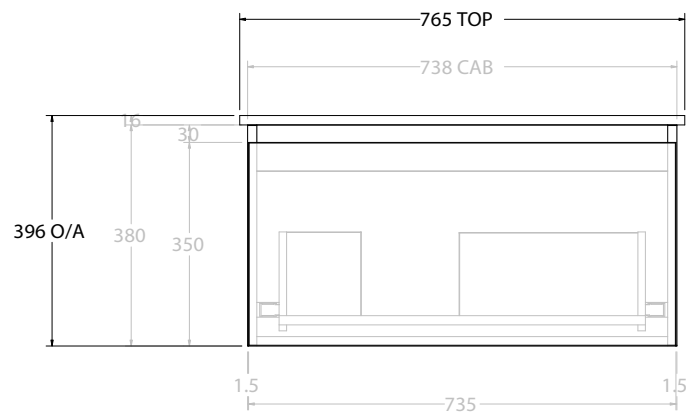

PRODUCT:	GLACIER ALL DRAWER SLIM 750 WALL HUNG CENTRE BASIN	
CODE:	LITE: GLLFAS0750WHCCE	PRO: GLPFAS0750WHCCE
MOUNTING:	WALL HUNG	
SIZE:	765W X 465D X 496H	
CONFIGURATION:	ALL DRAWER	
VERSION:	01	DATE: 22/08/22

TOP:	CERAMIC GLACIER 750
BASIN POSITION:	CENTRE BASIN

NOTES:
ALL DIMENSIONS ARE NOMINAL AND SUBJECT TO CHANGE.
DO NOT DRILL OR ROUGH IN UNTIL YOU HAVE RECEIVED AND MEASURED YOUR PRODUCT.
ALL DIMENSIONS ARE IN MILLIMETRES.
DO NOT MEASURE FROM DRAWING.

Adp

PRODUCT:	GLACIER ALL DRAWER SLIM 750 WALL HUNG OFFSET BASIN	
CODE:	LITE: GLLFAS0750WHLCE*	PRO: GLPFAS0750WHLCE*
MOUNTING:	WALL HUNG	
SIZE:	765W X 465D X 496H	
CONFIGURATION:	ALL DRAWER	
VERSION:	01	DATE: 22/08/22

TOP:	CERAMIC GLACIER 750
BASIN POSITION:	OFFSET BASIN

NOTES:
ALL DIMENSIONS ARE NOMINAL AND SUBJECT TO CHANGE.
DO NOT DRILL OR ROUGH IN UNTIL YOU HAVE RECEIVED AND MEASURED YOUR PRODUCT.
ALL DIMENSIONS ARE IN MILLIMETRES.
DO NOT MEASURE FROM DRAWING.
*LEFT HAND OFFSET PICTURED, RIGHT HAND OFFSET IS SAME BUT MIRRORED (REPLACE CODE SUFFIX LCE, WITH RCE)