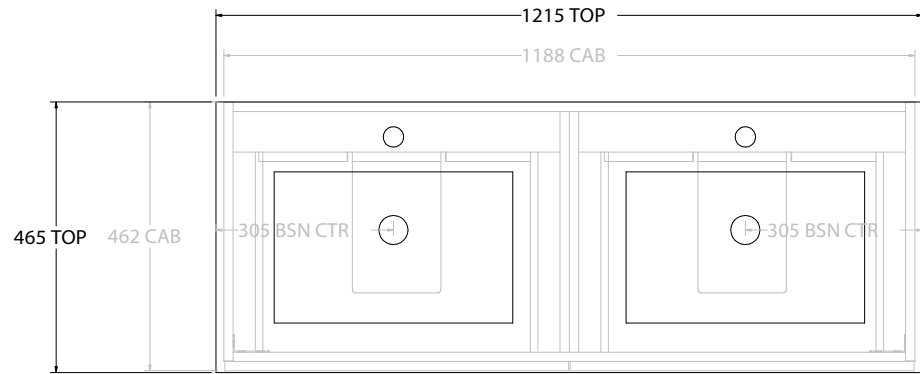

PRODUCT:	GLACIER ALL DRAWER TRIO 1200 FLOOR MOUNT CENTRE BASIN	
CODE:	LITE: GLLFAT1200WKCE	PRO: GLPFAT1200WKCE
MOUNTING:	FLOOR MOUNT	
SIZE:	1215W X 465D X 896H	
CONFIGURATION:	ALL DRAWER	
VERSION:	01	DATE: 24/08/22

TOP:	CERAMIC GLACIER 1200
BASIN POSITION:	CENTRE BASIN

NOTES:
 ALL DIMENSIONS ARE NOMINAL AND SUBJECT TO CHANGE.
 DO NOT DRILL OR ROUGH IN UNTIL YOU HAVE RECEIVED AND MEASURED YOUR PRODUCT.
 ALL DIMENSIONS ARE IN MILLIMETRES.
 DO NOT MEASURE FROM DRAWING.

PRODUCT:	GLACIER ALL DRAWER TRIO 1200 FLOOR MOUNT DOUBLE BASIN	
CODE:	LITE: GLLFAT1200WKDCE	PRO: GLPFAT1200WKDCE
MOUNTING:	FLOOR MOUNT	
SIZE:	1215W X 465D X 896H	
CONFIGURATION:	ALL DRAWER	
VERSION:	01	DATE: 24/08/22

TOP:	CERAMIC GLACIER 1200
BASIN POSITION:	DOUBLE BASIN

NOTES:
ALL DIMENSIONS ARE NOMINAL AND SUBJECT TO CHANGE.
DO NOT DRILL OR ROUGH IN UNTIL YOU HAVE RECEIVED AND MEASURED YOUR PRODUCT.
ALL DIMENSIONS ARE IN MILLIMETRES.
DO NOT MEASURE FROM DRAWING.