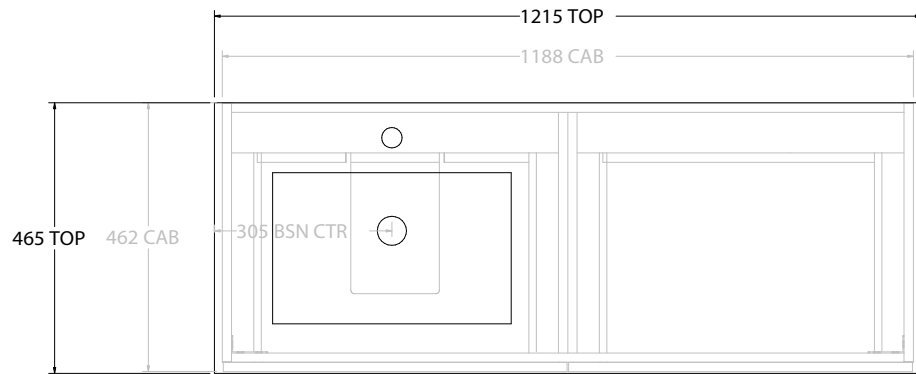

TOP:	CERAMIC GLACIER 1200
BASIN POSITION:	CENTRE BASIN

NOTES:
 ALL DIMENSIONS ARE NOMINAL AND SUBJECT TO CHANGE.
 DO NOT DRILL OR ROUGH IN UNTIL YOU HAVE RECEIVED AND MEASURED YOUR PRODUCT.
 ALL DIMENSIONS ARE IN MILLIMETRES.
 DO NOT MEASURE FROM DRAWING.

PRODUCT:	GLACIER ALL DRAWER TRIO 1200 FLOOR MOUNT DOUBLE BASIN	
CODE:	LITE: GLLFAT1200WKDCE	PRO: GLPFAT1200WKDCE
MOUNTING:	FLOOR MOUNT	
SIZE:	1215W X 465D X 896H	
CONFIGURATION:	ALL DRAWER	
VERSION:	01	DATE: 24/08/22

TOP:	CERAMIC GLACIER 1200
BASIN POSITION:	DOUBLE BASIN

NOTES:
ALL DIMENSIONS ARE NOMINAL AND SUBJECT TO CHANGE.
DO NOT DRILL OR ROUGH IN UNTIL YOU HAVE RECEIVED AND MEASURED YOUR PRODUCT.
ALL DIMENSIONS ARE IN MILLIMETRES.
DO NOT MEASURE FROM DRAWING.

TOP:	CERAMIC GLACIER 1200
BASIN POSITION:	OFFSET BASIN

NOTES:
ALL DIMENSIONS ARE NOMINAL AND SUBJECT TO CHANGE. DO NOT DRILL OR ROUGH IN UNTIL YOU HAVE RECEIVED AND MEASURED YOUR PRODUCT. ALL DIMENSIONS ARE IN MILLIMETRES. DO NOT MEASURE FROM DRAWING. *LEFT HAND OFFSET PICTURED, RIGHT HAND OFFSET IS SAME BUT MIRRORED (REPLACE CODE SUFFIX LCE, WITH RCE)