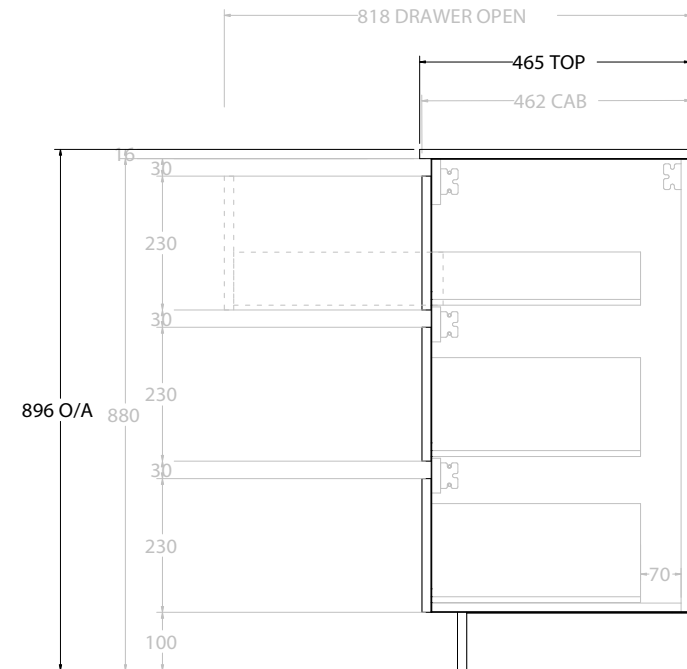

PRODUCT:	GLACIER ALL DRAWER TRIO 1200 FLOOR MOUNT CENTRE BASIN	
CODE:	LITE: GLLFAT1200WKCE	PRO: GLPFAT1200WKCE
MOUNTING:	FLOOR MOUNT	
SIZE:	1215W X 465D X 896H	
CONFIGURATION:	ALL DRAWER	
VERSION:	01	DATE: 24/08/22

TOP:	CERAMIC GLACIER 1200
BASIN POSITION:	CENTRE BASIN

NOTES:
 ALL DIMENSIONS ARE NOMINAL AND SUBJECT TO CHANGE.
 DO NOT DRILL OR ROUGH IN UNTIL YOU HAVE RECEIVED AND MEASURED YOUR PRODUCT.
 ALL DIMENSIONS ARE IN MILLIMETRES.
 DO NOT MEASURE FROM DRAWING.

TOP:	CERAMIC GLACIER 1200
BASIN POSITION:	DOUBLE BASIN

NOTES:
ALL DIMENSIONS ARE NOMINAL AND SUBJECT TO CHANGE.
DO NOT DRILL OR ROUGH IN UNTIL YOU HAVE RECEIVED AND MEASURED YOUR PRODUCT.
ALL DIMENSIONS ARE IN MILLIMETRES.
DO NOT MEASURE FROM DRAWING.

TOP:	CERAMIC GLACIER 1200
BASIN POSITION:	OFFSET BASIN

NOTES:
ALL DIMENSIONS ARE NOMINAL AND SUBJECT TO CHANGE. DO NOT DRILL OR ROUGH IN UNTIL YOU HAVE RECEIVED AND MEASURED YOUR PRODUCT. ALL DIMENSIONS ARE IN MILLIMETRES. DO NOT MEASURE FROM DRAWING. *LEFT HAND OFFSET PICTURED, RIGHT HAND OFFSET IS SAME BUT MIRRORED (REPLACE CODE SUFFIX LCE, WITH RCE)