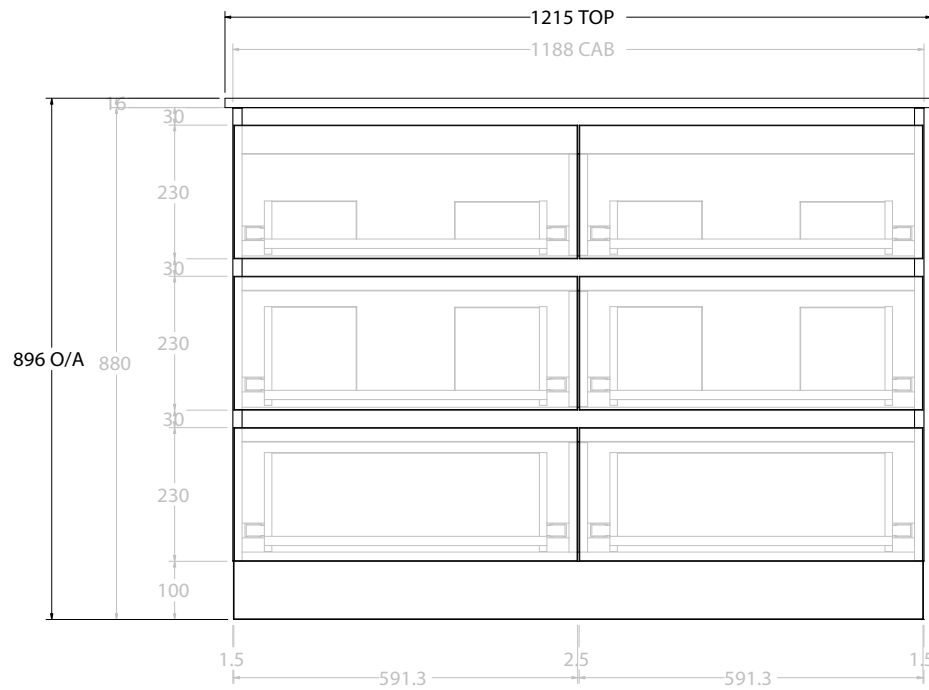

PRODUCT:	GLACIER ALL DRAWER TRIO 1200 FLOOR MOUNT CENTRE BASIN	
CODE:	LITE: GLLFAT1200WKCE	PRO: GLPFAT1200WKCE
MOUNTING:	FLOOR MOUNT	
SIZE:	1215W X 465D X 896H	
CONFIGURATION:	ALL DRAWER	
VERSION:	01	DATE: 24/08/22

TOP:	CERAMIC GLACIER 1200
BASIN POSITION:	CENTRE BASIN

NOTES:
 ALL DIMENSIONS ARE NOMINAL AND SUBJECT TO CHANGE.
 DO NOT DRILL OR ROUGH IN UNTIL YOU HAVE RECEIVED AND MEASURED YOUR PRODUCT.
 ALL DIMENSIONS ARE IN MILLIMETRES.
 DO NOT MEASURE FROM DRAWING.

PRODUCT:	GLACIER ALL DRAWER TRIO 1200 FLOOR MOUNT DOUBLE BASIN	
CODE:	LITE: GLLFAT1200WKDCE	PRO: GLPFAT1200WKDCE
MOUNTING:	FLOOR MOUNT	
SIZE:	1215W X 465D X 896H	
CONFIGURATION:	ALL DRAWER	
VERSION:	01	DATE: 24/08/22

TOP:	CERAMIC GLACIER 1200
BASIN POSITION:	DOUBLE BASIN

NOTES:
ALL DIMENSIONS ARE NOMINAL AND SUBJECT TO CHANGE.
DO NOT DRILL OR ROUGH IN UNTIL YOU HAVE RECEIVED AND MEASURED YOUR PRODUCT.
ALL DIMENSIONS ARE IN MILLIMETRES.
DO NOT MEASURE FROM DRAWING.