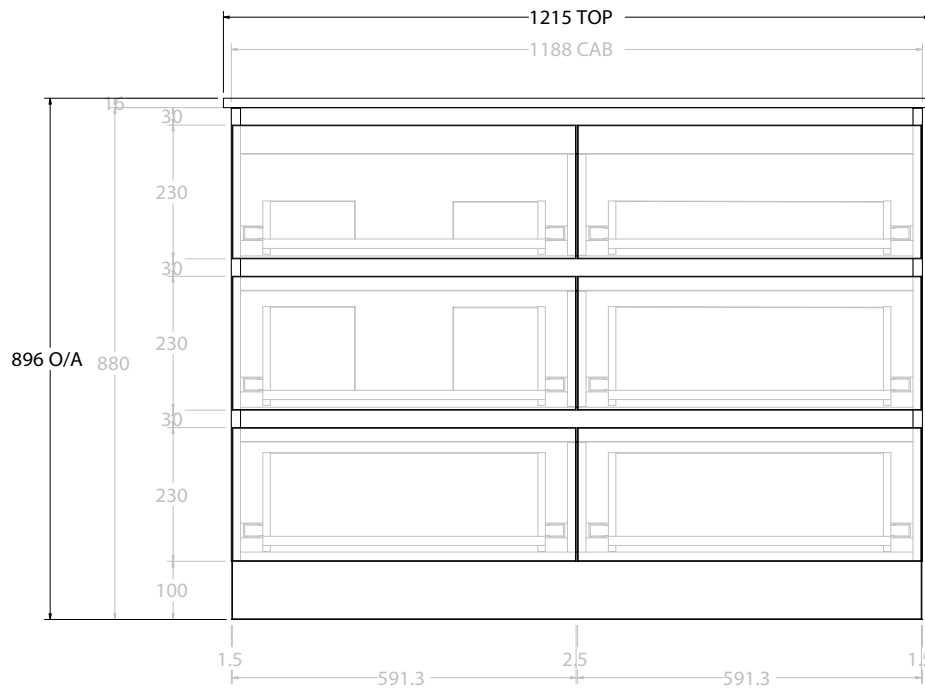

TOP:	CERAMIC GLACIER 1200
BASIN POSITION:	CENTRE BASIN

NOTES:
 ALL DIMENSIONS ARE NOMINAL AND SUBJECT TO CHANGE.
 DO NOT DRILL OR ROUGH IN UNTIL YOU HAVE RECEIVED AND MEASURED YOUR PRODUCT.
 ALL DIMENSIONS ARE IN MILLIMETRES.
 DO NOT MEASURE FROM DRAWING.

PRODUCT:	GLACIER ALL DRAWER TRIO 1200 FLOOR MOUNT DOUBLE BASIN	
CODE:	LITE: GLLFAT1200WKDCE	PRO: GLPFAT1200WKDCE
MOUNTING:	FLOOR MOUNT	
SIZE:	1215W X 465D X 896H	
CONFIGURATION:	ALL DRAWER	
VERSION:	01	DATE: 24/08/22

TOP:	CERAMIC GLACIER 1200
BASIN POSITION:	DOUBLE BASIN

NOTES:
ALL DIMENSIONS ARE NOMINAL AND SUBJECT TO CHANGE.
DO NOT DRILL OR ROUGH IN UNTIL YOU HAVE RECEIVED AND MEASURED YOUR PRODUCT.
ALL DIMENSIONS ARE IN MILLIMETRES.
DO NOT MEASURE FROM DRAWING.

TOP:	CERAMIC GLACIER 1200
BASIN POSITION:	OFFSET BASIN

NOTES:
ALL DIMENSIONS ARE NOMINAL AND SUBJECT TO CHANGE. DO NOT DRILL OR ROUGH IN UNTIL YOU HAVE RECEIVED AND MEASURED YOUR PRODUCT. ALL DIMENSIONS ARE IN MILLIMETRES. DO NOT MEASURE FROM DRAWING. *LEFT HAND OFFSET PICTURED, RIGHT HAND OFFSET IS SAME BUT MIRRORED (REPLACE CODE SUFFIX LCE, WITH RCE)