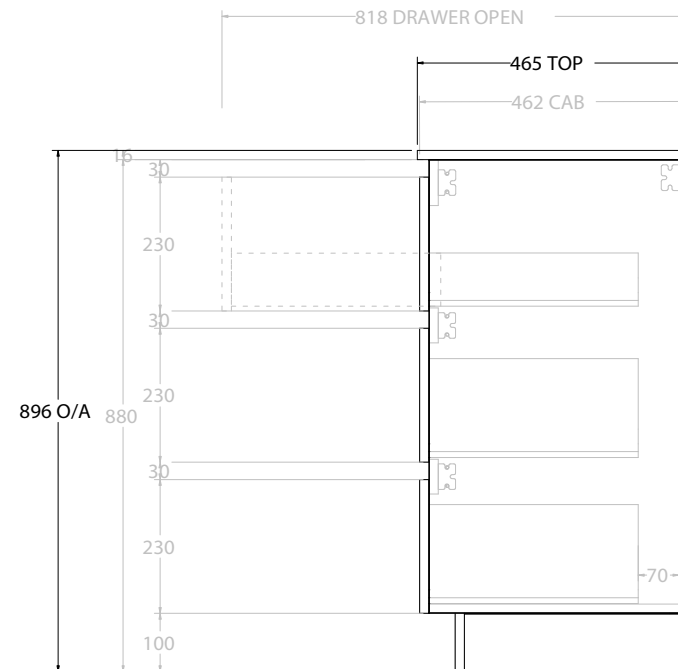

TOP:	CERAMIC GLACIER 1200
BASIN POSITION:	CENTRE BASIN

NOTES:
 ALL DIMENSIONS ARE NOMINAL AND SUBJECT TO CHANGE.
 DO NOT DRILL OR ROUGH IN UNTIL YOU HAVE RECEIVED AND MEASURED YOUR PRODUCT.
 ALL DIMENSIONS ARE IN MILLIMETRES.
 DO NOT MEASURE FROM DRAWING.

PRODUCT:	GLACIER ALL DRAWER TRIO 1200 FLOOR MOUNT DOUBLE BASIN	
CODE:	LITE: GLLFAT1200WKDCE	PRO: GLPFAT1200WKDCE
MOUNTING:	FLOOR MOUNT	
SIZE:	1215W X 465D X 896H	
CONFIGURATION:	ALL DRAWER	
VERSION:	01	DATE: 24/08/22

TOP:	CERAMIC GLACIER 1200
BASIN POSITION:	DOUBLE BASIN

NOTES:
ALL DIMENSIONS ARE NOMINAL AND SUBJECT TO CHANGE.
DO NOT DRILL OR ROUGH IN UNTIL YOU HAVE RECEIVED AND MEASURED YOUR PRODUCT.
ALL DIMENSIONS ARE IN MILLIMETRES.
DO NOT MEASURE FROM DRAWING.

TOP:	CERAMIC GLACIER 1200
BASIN POSITION:	OFFSET BASIN

NOTES:
ALL DIMENSIONS ARE NOMINAL AND SUBJECT TO CHANGE. DO NOT DRILL OR ROUGH IN UNTIL YOU HAVE RECEIVED AND MEASURED YOUR PRODUCT. ALL DIMENSIONS ARE IN MILLIMETRES. DO NOT MEASURE FROM DRAWING. *LEFT HAND OFFSET PICTURED, RIGHT HAND OFFSET IS SAME BUT MIRRORED (REPLACE CODE SUFFIX LCE, WITH RCE)